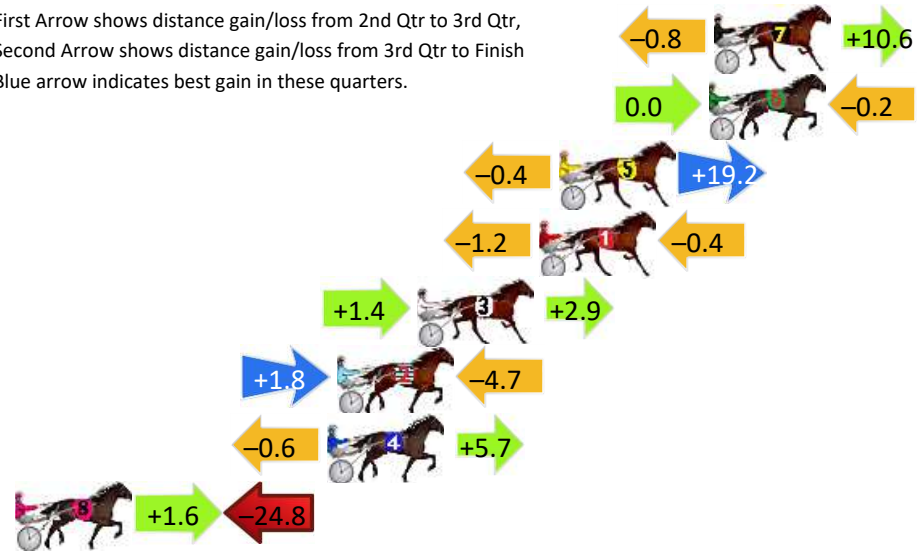

Finish Position and metres gained

First Arrow shows distance gain/loss from 2nd Qtr to 3rd Qtr, Second Arrow shows distance gain/loss from 3rd Qtr to Finish. Blue arrow indicates best gain in these quarters.

Wagga Riverina Race 5 Distance 1740m

Tuesday, 23 April 2024

Gross Time: 2:05.50 MileRate: 1:56.00 LeadTime: 8.60s First Qtr: 28.80s Second Qtr: 31.10s Third Qtr: 28.80s Fourth Qtr: 28.20s

DATA TABLE: 800 / 400 Posi's are position from leader and (how wide the horse was at that position)

Finish Position and metres gained

First Arrow shows distance gain/loss from 2nd Qtr to 3rd Qtr, Second Arrow shows distance gain/loss from 3rd Qtr to Finish
Blue arrow indicates best gain in these quarters.