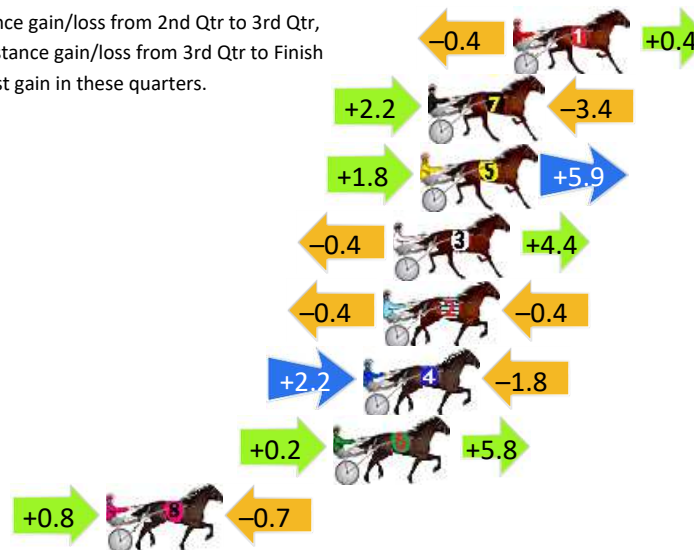

Finish Position and metres gained

First Arrow shows distance gain/loss from 2nd Qtr to 3rd Qtr, Second Arrow shows distance gain/loss from 3rd Qtr to Finish
Blue arrow indicates best gain in these quarters.

8
0
0

Visual positions in race at 2nd Quarter

4
0
0

Visual positions in race at 3rd Quarter

Wagga Riverina Race 3 Distance 1740m

Tuesday, 23 April 2024

Gross Time: 2:06.50 MileRate: 1:57.00 LeadTime: 8.80s First Qtr: 28.80s Second Qtr: 32.30s Third Qtr: 28.80s Fourth Qtr: 27.80s

DATA TABLE: 800 / 400 Posi's are position from leader and (how wide the horse was at that position)

| No | Horse | Plc | Mar | 800 Posi | 400 Posi | Time | 3rd Qtr | 4th Qt |
|----|----------------|-----|-------|-----------|-----------|---------|---------|--------|
| 1 | LUVTOO | 1 | 0.0m | 0.0m (0) | 0.4m (0) | 2:06.50 | 28.83s | 27.77s |
| 7 | BETTORS MOON | 2 | 3.4m | 2.2m (1) | 0.0m (1) | 2:06.75 | 28.65s | 28.03s |
| 5 | BURTON | 3 | 3.7m | 11.4m (1) | 9.6m (1) | 2:06.77 | 28.67s | 27.39s |
| 3 | SYLVIA KAY | 4 | 4.8m | 8.8m (0) | 9.2m (0) | 2:06.85 | 28.82s | 27.50s |
| 2 | GLAMORS SYMBOL | 5 | 5.2m | 4.4m (0) | 4.8m (0) | 2:06.88 | 28.83s | 27.83s |
| 4 | IMPERIOUS | 6 | 6.0m | 6.4m (1) | 4.2m (1) | 2:06.94 | 28.65s | 27.92s |
| 6 | REDBANK HARRY | 7 | 7.2m | 13.2m (0) | 13.0m (0) | 2:07.03 | 28.78s | 27.40s |
| 8 | QUICK ART | 8 | 16.3m | 16.4m (1) | 15.6m (1) | 2:07.69 | 28.74s | 27.85s |