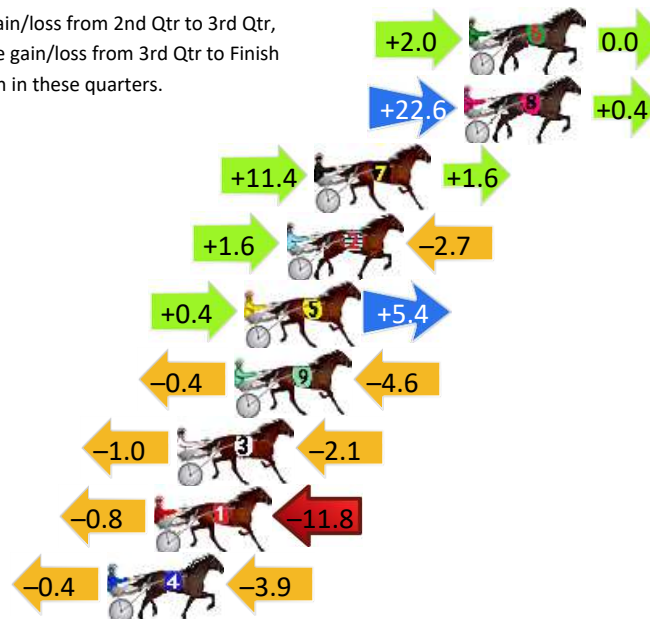

Finish Position and metres gained

First Arrow shows distance gain/loss from 2nd Qtr to 3rd Qtr, Second Arrow shows distance gain/loss from 3rd Qtr to Finish
Blue arrow indicates best gain in these quarters.

8
0
0

Visual positions in race at 2nd Quarter

4
0
0

Visual positions in race at 3rd Quarter

Wagga Riverina Race 6 Distance 1740m

Tuesday, 23 April 2024

Gross Time: 2:10.20 MileRate: 2:00.40 LeadTime: 8.80s First Qtr: 30.10s Second Qtr: 32.30s Third Qtr: 30.60s Fourth Qtr: 28.40s

DATA TABLE: 800 / 400 Posi's are position from leader and (how wide the horse was at that position)

| NoHorse | Plc | Mar | 800 Posi | 400 Posi | Time | 3rd Qtr | 4th Qt |
|----------------------|-----|-------|-----------|-----------|---------|---------|--------|
| 6 THE LURKER | 1 | 0.0m | 2.0m (1) | 0.0m (1) | 2:10.20 | 30.45s | 28.40s |
| 8 THATS THE ATTITUDE | 2 | 0.2m | 23.2m (1) | 0.6m (2) | 2:10.21 | 28.94s | 28.37s |
| 7 ALL SO SASSY | 3 | 6.2m | 19.2m (1) | 7.8m (2) | 2:10.66 | 29.76s | 28.29s |
| 2 TIGER CHEDDAR | 4 | 7.3m | 6.2m (1) | 4.6m (1) | 2:10.74 | 30.49s | 28.59s |
| 5 COMPLICATED | 5 | 9.0m | 14.8m (1) | 14.4m (2) | 2:10.87 | 30.56s | 28.02s |
| 9 HILLY | 6 | 9.4m | 4.4m (0) | 4.8m (0) | 2:10.90 | 30.64s | 28.72s |
| 3 MOREARTSTHANCLASS | 7 | 11.7m | 8.6m (0) | 9.6m (0) | 2:11.07 | 30.68s | 28.55s |
| 1 MASTER OF ILLUSION | 8 | 12.6m | 0.0m (0) | 0.8m (0) | 2:11.14 | 30.69s | 29.23s |
| 4 DOUBLE MACH | 9 | 14.5m | 10.2m (1) | 10.6m (1) | 2:11.28 | 30.64s | 28.68s |