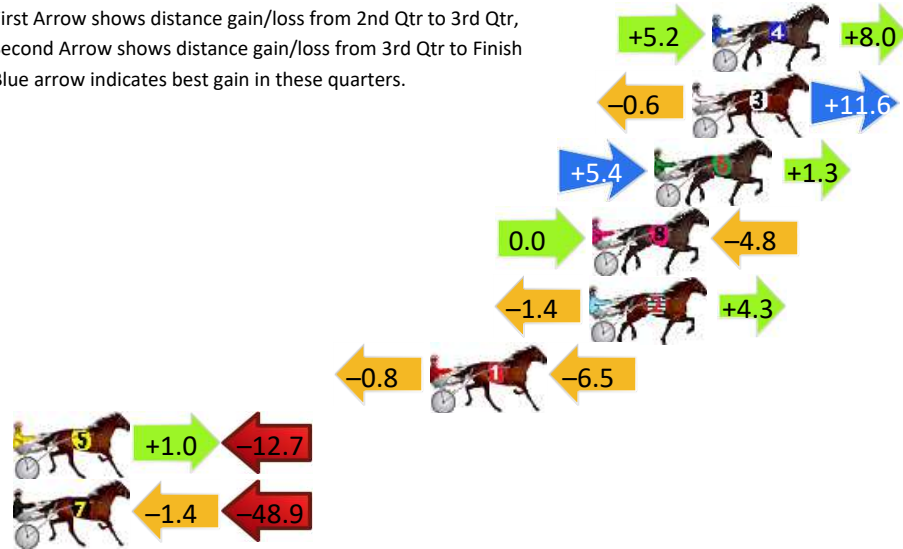

Finish Position and metres gained

First Arrow shows distance gain/loss from 2nd Qtr to 3rd Qtr, Second Arrow shows distance gain/loss from 3rd Qtr to Finish
Blue arrow indicates best gain in these quarters.

800

Visual positions in race at 2nd Quarter

400

Visual positions in race at 3rd Quarter

Wagga Riverina Race 4 Distance 1740m

Tuesday, 23 April 2024

Gross Time: 2:04.40 MileRate: 1:55.10 LeadTime: 8.40s First Qtr: 27.90s Second Qtr: 29.80s Third Qtr: 29.50s Fourth Qtr: 28.80s

DATA TABLE: 800 / 400 Posi's are position from leader and (how wide the horse was at that position)

| No | Horse | Plc | Mar | 800 Posi | 400 Posi | Time | 3rd Qtr | 4th Qt |
|----|-------------------|-----|-------|-----------|-----------|---------|---------|--------|
| 4 | ANGELSHAVTIME | 1 | 0.0m | 13.2m (1) | 8.0m (2) | 2:04.40 | 29.12s | 28.23s |
| 3 | CAN FEEL THE FURY | 2 | 0.8m | 11.8m (0) | 12.4m (2) | 2:04.46 | 29.53s | 27.97s |
| 6 | KIALLA KID | 3 | 2.3m | 9.0m (1) | 3.6m (2) | 2:04.57 | 29.11s | 28.71s |
| 8 | DRESSED IN GOLD | 4 | 4.8m | 0.0m (0) | 0.0m (0) | 2:04.76 | 29.50s | 29.14s |
| 2 | DAT LOVELY | 5 | 4.9m | 7.8m (0) | 9.2m (0) | 2:04.77 | 29.60s | 28.49s |
| 1 | DUN ME UP FRANCY | 6 | 11.3m | 4.0m (0) | 4.8m (0) | 2:05.25 | 29.56s | 29.27s |
| 5 | VALENCIA | 7 | 28.1m | 16.4m (0) | 15.4m (0) | 2:06.52 | 29.44s | 29.71s |
| 7 | HART BY THE BEACH | 8 | 54.3m | 4.0m (1) | 5.4m (1) | 2:08.50 | 29.64s | 32.30s |

Finish Position and metres gained

First Arrow shows distance gain/loss from 2nd Qtr to 3rd Qtr, Second Arrow shows distance gain/loss from 3rd Qtr to Finish. Blue arrow indicates best gain in these quarters.