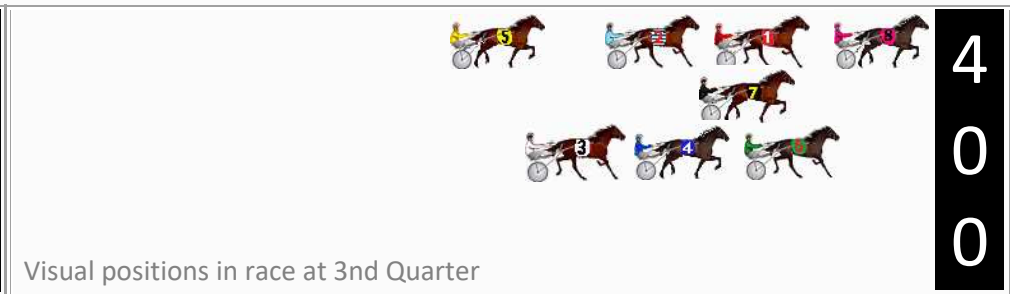

Finish Position and metres gained

First Arrow shows distance gain/loss from 2nd Qtr to 3rd Qtr, Second Arrow shows distance gain/loss from 3rd Qtr to Finish
Blue arrow indicates best gain in these quarters.

800

Visual positions in race at 2nd Quarter

400

Visual positions in race at 3rd Quarter

Wagga Riverina Race 4 Distance 1740m

Tuesday, 23 April 2024

Gross Time: 2:04.40 MileRate: 1:55.10 LeadTime: 8.40s First Qtr: 27.90s Second Qtr: 29.80s Third Qtr: 29.50s Fourth Qtr: 28.80s

Finish Position and metres gained

First Arrow shows distance gain/loss from 2nd Qtr to 3rd Qtr, Second Arrow shows distance gain/loss from 3rd Qtr to Finish. Blue arrow indicates best gain in these quarters.