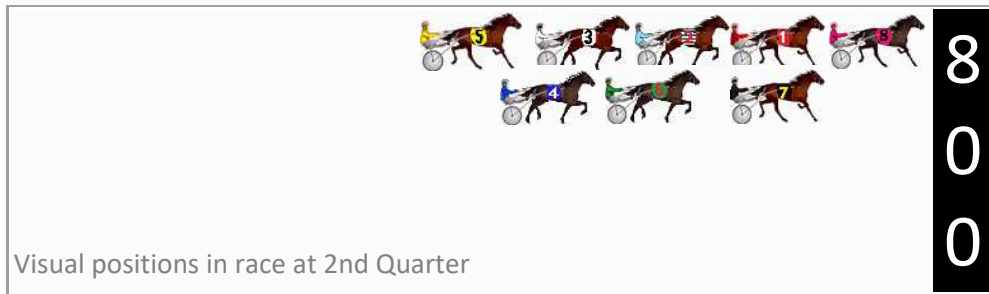

Wagga Riverina Race 4 Distance 1740m

Tuesday, 23 April 2024

Gross Time: 2:04.40 MileRate: 1:55.10 LeadTime: 8.40s First Qtr: 27.90s Second Qtr: 29.80s Third Qtr: 29.50s Fourth Qtr: 28.80s

DATA TABLE: 800 / 400 Posi's are position from leader and (how wide the horse was at that position)

No	Horse	Plc	Mar	800 Posi	400 Posi	Time	3rd Qtr	4th Qt
4	ANGELSHAVTIME	1	0.0m	13.2m (1)	8.0m (2)	2:04.40	29.12s	28.23s
3	CAN FEEL THE FURY	2	0.8m	11.8m (0)	12.4m (2)	2:04.46	29.53s	27.97s
6	KIALLA KID	3	2.3m	9.0m (1)	3.6m (2)	2:04.57	29.11s	28.71s
8	DRESSED IN GOLD	4	4.8m	0.0m (0)	0.0m (0)	2:04.76	29.50s	29.14s
2	DAT LOVELY	5	4.9m	7.8m (0)	9.2m (0)	2:04.77	29.60s	28.49s
1	DUN ME UP FRANCY	6	11.3m	4.0m (0)	4.8m (0)	2:05.25	29.56s	29.27s
5	VALENCIA	7	28.1m	16.4m (0)	15.4m (0)	2:06.52	29.44s	29.71s
7	HART BY THE BEACH	8	54.3m	4.0m (1)	5.4m (1)	2:08.50	29.64s	32.30s

Finish Position and metres gained

First Arrow shows distance gain/loss from 2nd Qtr to 3rd Qtr, Second Arrow shows distance gain/loss from 3rd Qtr to Finish. Blue arrow indicates best gain in these quarters.