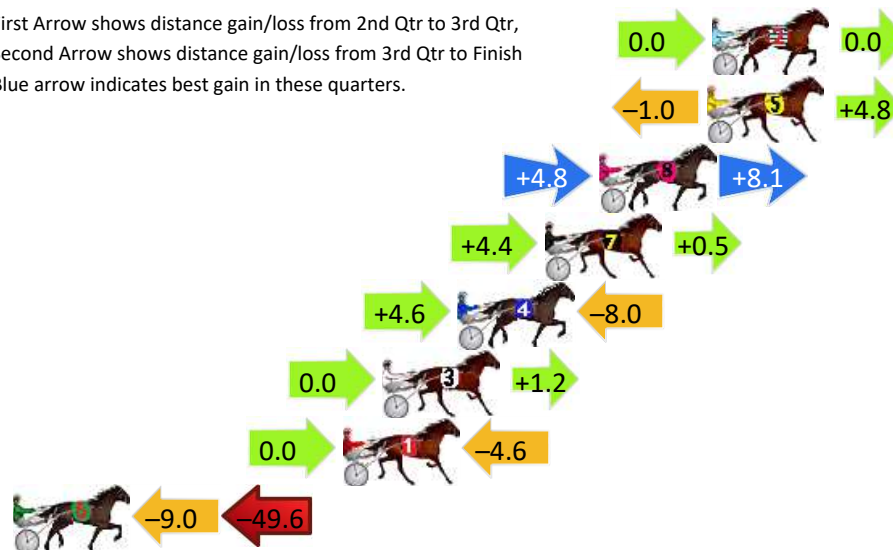

DATA TABLE: 800 / 400 Posi's are position from leader and (how wide the horse was at that position)

| NoHorse | Plc | Mar | 800 Posi | 400 Posi | Time | 3rd Qtr | 4th Qt |
|----------------------|-----|-------|-----------|-----------|---------|---------|--------|
| 6 THE LURKER | 1 | 0.0m | 2.0m (1) | 0.0m (1) | 2:10.20 | 30.45s | 28.40s |
| 8 THATS THE ATTITUDE | 2 | 0.2m | 23.2m (1) | 0.6m (2) | 2:10.21 | 28.94s | 28.37s |
| 7 ALL SO SASSY | 3 | 6.2m | 19.2m (1) | 7.8m (2) | 2:10.66 | 29.76s | 28.29s |
| 2 TIGER CHEDDAR | 4 | 7.3m | 6.2m (1) | 4.6m (1) | 2:10.74 | 30.49s | 28.59s |
| 5 COMPLICATED | 5 | 9.0m | 14.8m (1) | 14.4m (2) | 2:10.87 | 30.56s | 28.02s |
| 9 HILLY | 6 | 9.4m | 4.4m (0) | 4.8m (0) | 2:10.90 | 30.64s | 28.72s |
| 3 MOREARTSTHANCLASS | 7 | 11.7m | 8.6m (0) | 9.6m (0) | 2:11.07 | 30.68s | 28.55s |
| 1 MASTER OF ILLUSION | 8 | 12.6m | 0.0m (0) | 0.8m (0) | 2:11.14 | 30.69s | 29.23s |
| 4 DOUBLE MACH | 9 | 14.5m | 10.2m (1) | 10.6m (1) | 2:11.28 | 30.64s | 28.68s |

Finish Position and metres gained

First Arrow shows distance gain/loss from 2nd Qtr to 3rd Qtr, Second Arrow shows distance gain/loss from 3rd Qtr to Finish
Blue arrow indicates best gain in these quarters.

800

Visual positions in race at 2nd Quarter

400

Visual positions in race at 3rd Quarter

Wagga Riverina Race 7 Distance 2270m

Tuesday, 23 April 2024

Gross Time: 2:46.60 MileRate: 1:58.10 LeadTime: 47.00s First Qtr: 32.10s Second Qtr: 30.50s Third Qtr: 28.60s Fourth Qtr: 28.40s