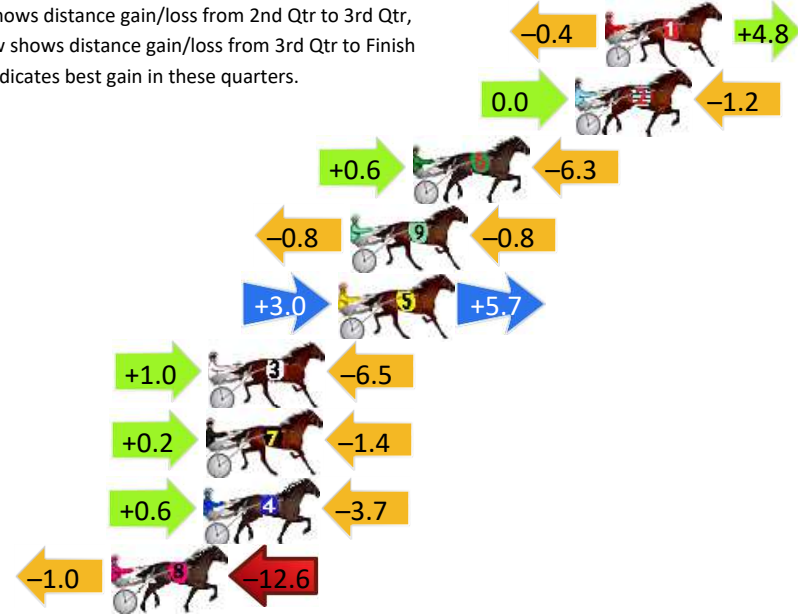

Wagga Riverina Race 1 Distance 1740m

Tuesday, 23 April 2024

Gross Time: 2:06.60 MileRate: 1:57.10 LeadTime: 8.80s First Qtr: 30.00s Second Qtr: 31.00s Third Qtr: 28.20s Fourth Qtr: 28.60s

DATA TABLE: 800 / 400 Posi's are position from leader and (how wide the horse was at that position)

Finish Position and metres gained

First Arrow shows distance gain/loss from 2nd Qtr to 3rd Qtr, Second Arrow shows distance gain/loss from 3rd Qtr to Finish
Blue arrow indicates best gain in these quarters.