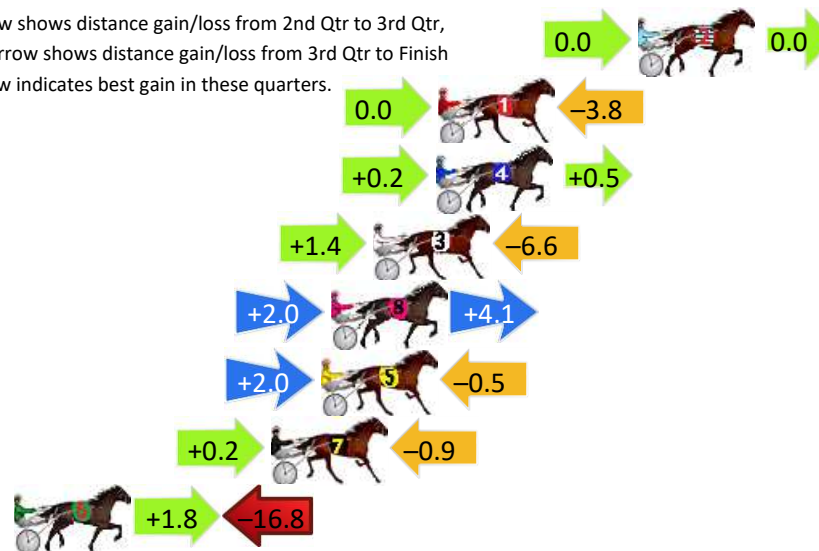

Finish Position and metres gained

First Arrow shows distance gain/loss from 2nd Qtr to 3rd Qtr, Second Arrow shows distance gain/loss from 3rd Qtr to Finish
Blue arrow indicates best gain in these quarters.

800

Visual positions in race at 2nd Quarter

400

Visual positions in race at 3rd Quarter

Wagga Riverina Race 2 Distance 1740m

Tuesday, 23 April 2024

Gross Time: 2:04.90 MileRate: 1:55.60 LeadTime: 8.80s First Qtr: 28.10s Second Qtr: 30.00s Third Qtr: 29.90s Fourth Qtr: 28.10s

DATA TABLE: 800 / 400 Posi's are position from leader and (how wide the horse was at that position)

| No | Horse | Plc | Mar | 800 Posi | 400 Posi | Time | 3rd Qtr | 4th Qt |
|----|-------------------|-----|-------|-----------|-----------|---------|---------|--------|
| 2 | FREDEE TEE | 1 | 0.0m | 0.0m (0) | 0.0m (0) | 2:04.90 | 29.90s | 28.10s |
| 1 | MYRUNA | 2 | 8.0m | 4.2m (0) | 4.2m (0) | 2:05.49 | 29.91s | 28.37s |
| 4 | SPORTY BANYULA | 3 | 8.1m | 8.8m (0) | 8.6m (0) | 2:05.50 | 29.88s | 28.07s |
| 3 | TIPPING POINT | 4 | 10.6m | 5.4m (1) | 4.0m (1) | 2:05.68 | 29.81s | 28.56s |
| 8 | SHEZA BETTOR GEM | 5 | 12.3m | 18.4m (1) | 16.4m (1) | 2:05.81 | 29.75s | 27.81s |
| 5 | BETTERTHANTHEBOYZ | 6 | 12.7m | 14.2m (1) | 12.2m (1) | 2:05.84 | 29.76s | 28.13s |
| 7 | EMIKO | 7 | 14.7m | 14.0m (0) | 13.8m (0) | 2:05.99 | 29.89s | 28.16s |
| 6 | KING COREY | 8 | 25.0m | 10.0m (1) | 8.2m (1) | 2:06.75 | 29.81s | 29.27s |