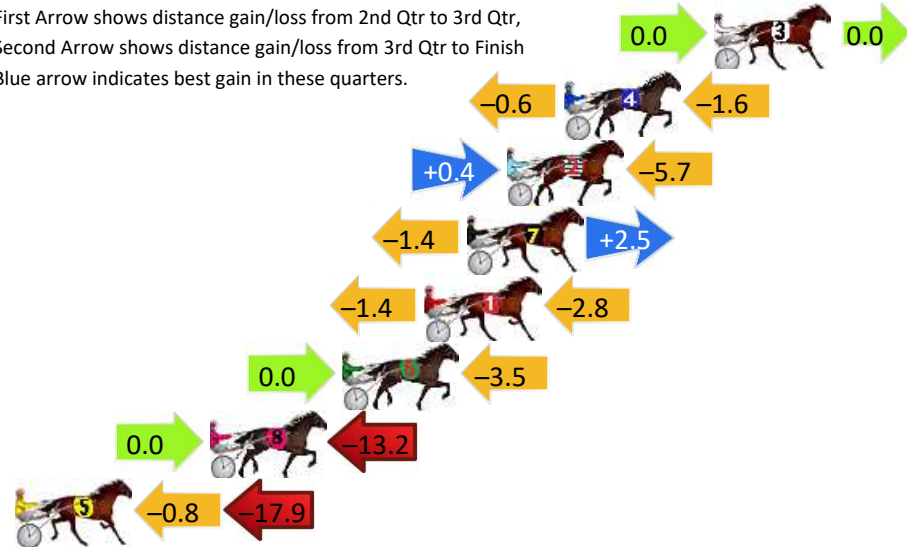

# Dubbo Race 1 Distance 1720m

Friday, 19 April 2024

Gross Time: 2:07.70 MileRate: 1:59.50 LeadTime: 7.60s First Qtr: 30.60s Second Qtr: 31.00s Third Qtr: 30.20s Fourth Qtr: 28.30s

DATA TABLE: 800 / 400 Posi's are position from leader and (how wide the horse was at that position)

NoHorse	Plc	Mar	800 Posi	400 Posi	Time	3rd Qtr	4th Qt
3 LARA TIARA	1	0.0m	0.0m (0)	0.0m (0)	2:07.70	30.20s	28.30s
4 MAJOR JAMANE	2	6.0m	3.8m (0)	4.4m (0)	2:08.15	30.25s	28.41s
2 FAYS DELIGHT	3	8.3m	3.0m (1)	2.6m (1)	2:08.32	30.18s	28.70s
7 TULHURST WRITER	4	9.9m	11.0m (0)	12.4m (0)	2:08.44	30.30s	28.12s
1 SPRINGFIELD DESIRE	5	11.6m	7.4m (0)	8.8m (1)	2:08.56	30.31s	28.50s
6 HIGH QUEST	6	14.9m	11.4m (1)	11.4m (2)	2:08.81	30.21s	28.55s
8 OUR GLADIATOR	7	20.2m	7.0m (1)	7.0m (2)	2:09.20	30.23s	29.23s
5 ZU HOFFEN	8	33.5m	14.8m (0)	15.6m (1)	2:10.19	30.30s	29.56s

## Finish Position and metres gained

First Arrow shows distance gain/loss from 2nd Qtr to 3rd Qtr,  
Second Arrow shows distance gain/loss from 3rd Qtr to Finish  
Blue arrow indicates best gain in these quarters.