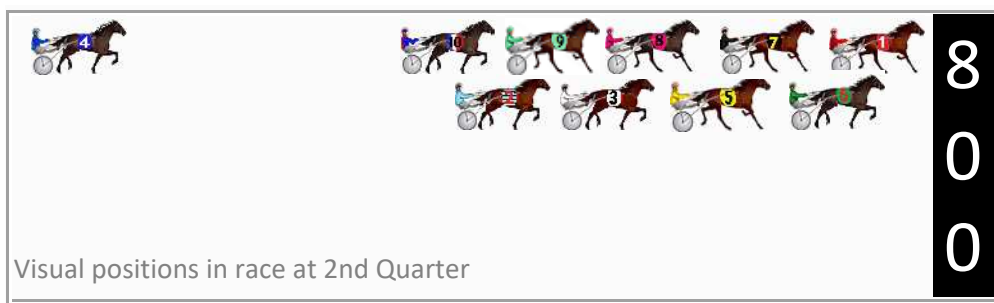

## Finish Position and metres gained

800

Visual positions in race at 2nd Quarter

400

Visual positions in race at 3rd Quarter

# Dubbo Race 4 Distance 1720m

Friday, 19 April 2024

Gross Time: 2:03.10 MileRate: 1:55.10 LeadTime: 7.60s First Qtr: 28.80s Second Qtr: 29.90s Third Qtr: 28.50s Fourth Qtr: 28.30s

DATA TABLE: 800 / 400 Posi's are position from leader and (how wide the horse was at that position)

## Finish Position and metres gained

First Arrow shows distance gain/loss from 2nd Qtr to 3rd Qtr, Second Arrow shows distance gain/loss from 3rd Qtr to Finish  
Blue arrow indicates best gain in these quarters