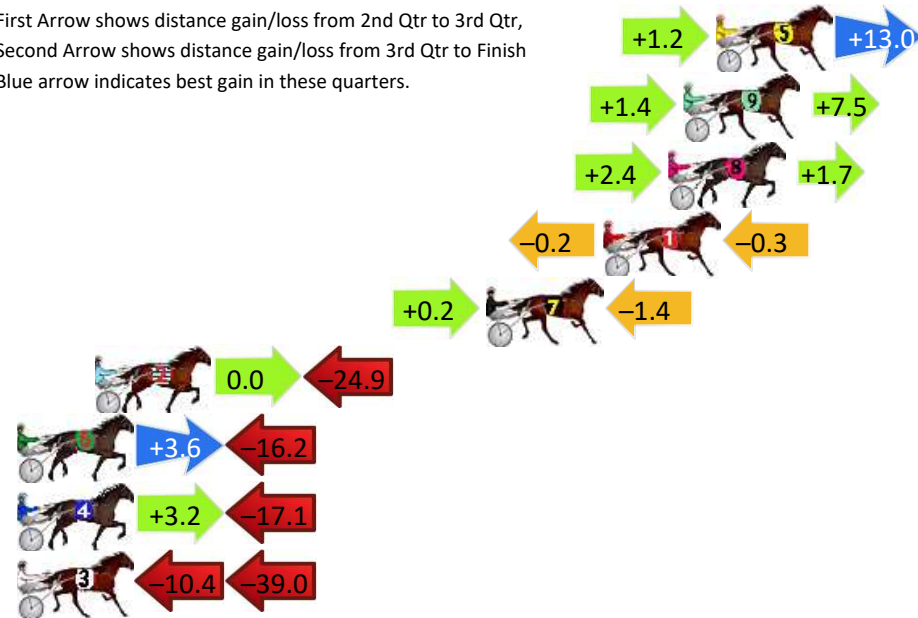

## Finish Position and metres gained

First Arrow shows distance gain/loss from 2nd Qtr to 3rd Qtr,  
Second Arrow shows distance gain/loss from 3rd Qtr to Finish  
Blue arrow indicates best gain in these quarters.

8  
0  
0

Visual positions in race at 2nd Quarter

4  
0  
0

Visual positions in race at 3rd Quarter

# Dubbo Race 7 Distance 1720m

Friday, 19 April 2024

Gross Time: 2:08.40 MileRate: 2:00.20 LeadTime: 7.40s First Qtr: 28.40s Second Qtr: 30.50s Third Qtr: 31.60s Fourth Qtr: 30.50s

DATA TABLE: 800 / 400 Posi's are position from leader and (how wide the horse was at that position)

## Finish Position and metres gained

First Arrow shows distance gain/loss from 2nd Qtr to 3rd Qtr, Second Arrow shows distance gain/loss from 3rd Qtr to Finish. Blue arrow indicates best gain in these quarters.