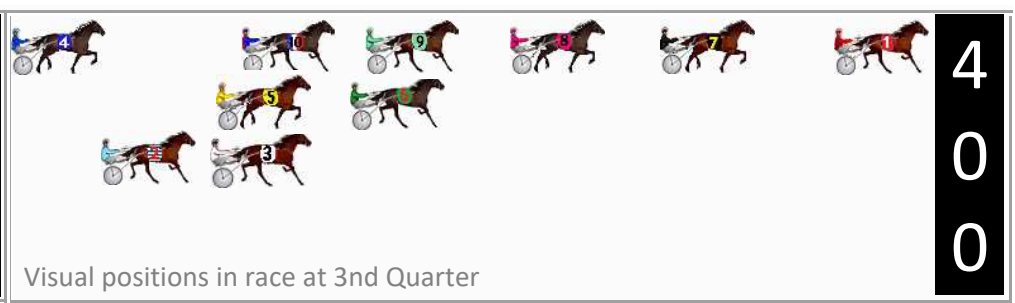

## Finish Position and metres gained

800

Visual positions in race at 2nd Quarter

400

Visual positions in race at 3rd Quarter

# Dubbo Race 4 Distance 1720m

Friday, 19 April 2024

Gross Time: 2:03.10 MileRate: 1:55.10 LeadTime: 7.60s First Qtr: 28.80s Second Qtr: 29.90s Third Qtr: 28.50s Fourth Qtr: 28.30s

DATA TABLE: 800 / 400 Posi's are position from leader and (how wide the horse was at that position)

## Finish Position and metres gained

First Arrow shows distance gain/loss from 2nd Qtr to 3rd Qtr, Second Arrow shows distance gain/loss from 3rd Qtr to Finish  
Blue arrow indicates best gain in these quarters