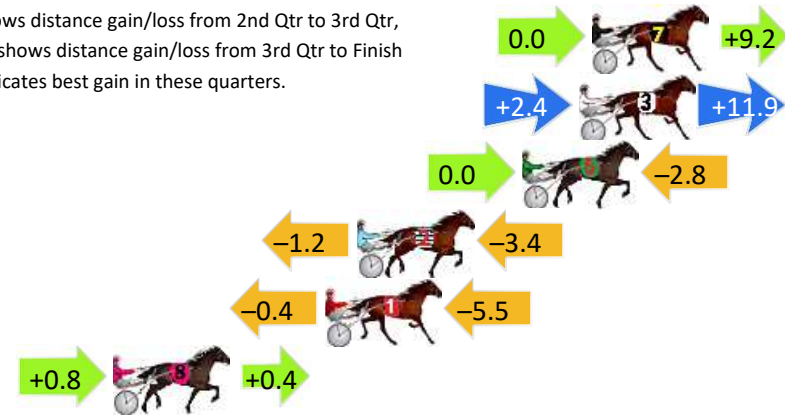

## Finish Position and metres gained

First Arrow shows distance gain/loss from 2nd Qtr to 3rd Qtr, Second Arrow shows distance gain/loss from 3rd Qtr to Finish. Blue arrow indicates best gain in these quarters.

800

Visual positions in race at 2nd Quarter

400

Visual positions in race at 3rd Quarter

# Dubbo Race 6 Distance 1720m

Friday, 19 April 2024

Gross Time: 2:08.30 MileRate: 2:00.00 LeadTime: 7.30s First Qtr: 29.50s Second Qtr: 30.80s Third Qtr: 29.70s Fourth Qtr: 31.00s

DATA TABLE: 800 / 400 Posi's are position from leader and (how wide the horse was at that position)

## Finish Position and metres gained

First Arrow shows distance gain/loss from 2nd Qtr to 3rd Qtr,  
Second Arrow shows distance gain/loss from 3rd Qtr to Finish  
Blue arrow indicates best gain in these quarters.