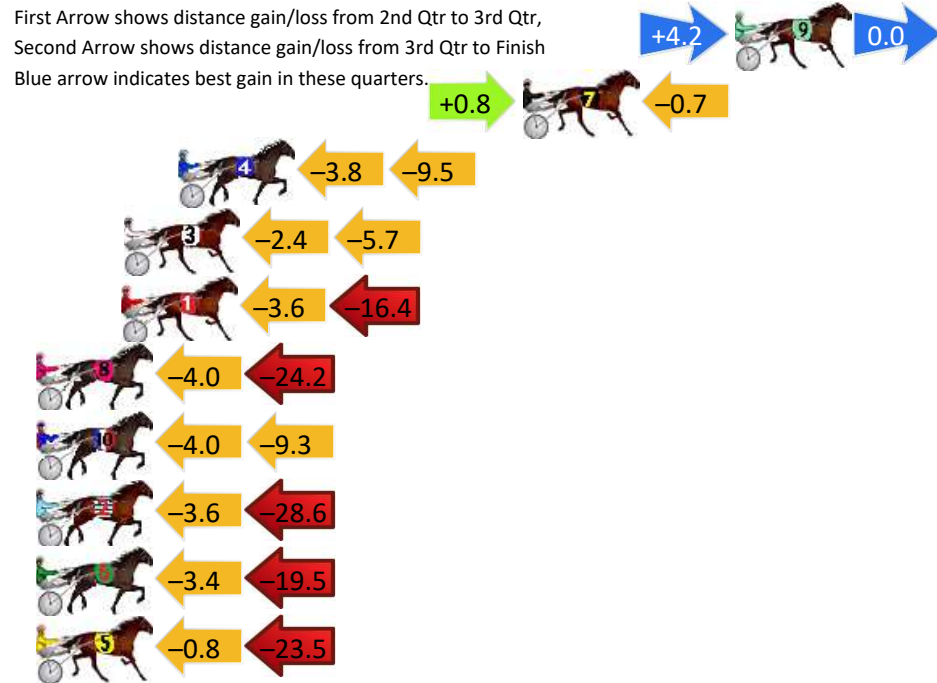

Dubbo Race 3 Distance 2120m

Friday, 19 April 2024

Gross Time: 2:39.60 MileRate: 2:01.20 LeadTime: 39.40s First Qtr: 29.90s Second Qtr: 31.90s Third Qtr: 29.40s Fourth Qtr: 29.00s

DATA TABLE: 800 / 400 Posi's are position from leader and (how wide the horse was at that position)

No	Horse	Plc	Mar	800 Posi	400 Posi	Time	3rd Qtr	4th Qt
9	ALWAYSBMINNIE	1	0.0m	4.2m (1)	0.0m (1)	2:39.60	29.10s	29.00s
7	PUPPETEER	2	8.5m	8.6m (1)	7.8m (2)	2:40.25	29.34s	29.05s
4	NO BLING	3	22.3m	9.0m (0)	12.8m (0)	2:41.30	29.68s	29.68s
3	ART OF TERROR	4	24.5m	16.4m (0)	18.8m (0)	2:41.46	29.58s	29.41s
1	LITTLE POPCORN	5	24.6m	4.6m (0)	8.2m (0)	2:41.47	29.67s	30.18s
8	DUSTY MUSTER	6	28.2m	0.0m (1)	4.0m (1)	2:41.75	29.70s	30.74s
10	OUR SAILOR	7	29.9m	16.6m (1)	20.6m (1)	2:41.88	29.69s	29.67s
2	NOVA JO	8	32.8m	0.6m (0)	4.2m (0)	2:42.10	29.68s	31.06s
6	MISS MIKI MAY	9	35.5m	12.6m (0)	16.0m (1)	2:42.30	29.66s	30.41s
5	SWEET LIKE CANDY	10	36.9m	12.6m (1)	13.4m (2)	2:42.41	29.47s	30.69s

Finish Position and metres gained

800

Visual positions in race at 2nd Quarter