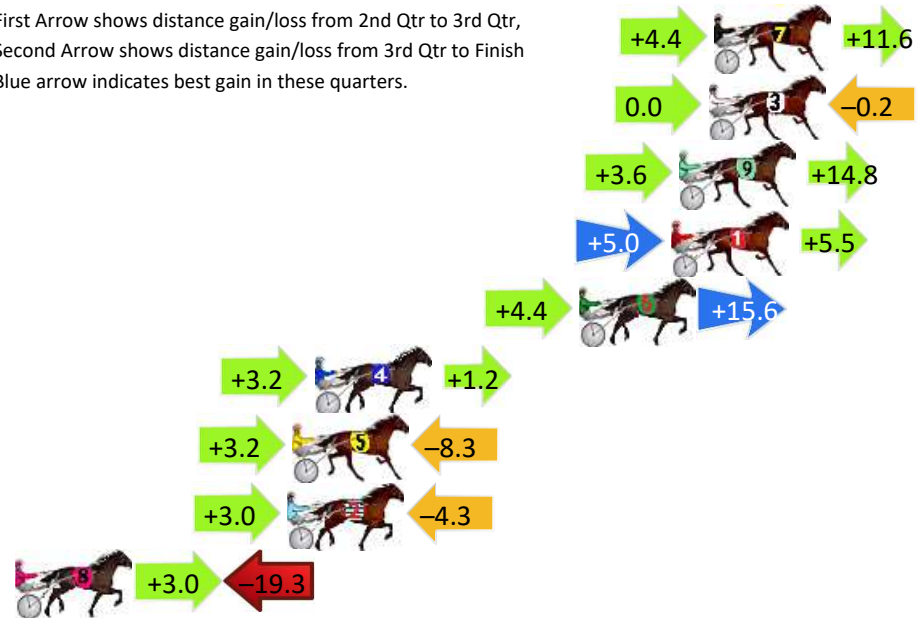

## Finish Position and metres gained

First Arrow shows distance gain/loss from 2nd Qtr to 3rd Qtr,  
Second Arrow shows distance gain/loss from 3rd Qtr to Finish  
Blue arrow indicates best gain in these quarters.

8  
0  
0

Visual positions in race at 2nd Quarter

4  
0  
0

Visual positions in race at 3rd Quarter

# Dubbo Race 2 Distance 1720m

Friday, 19 April 2024

Gross Time: 2:06.90 MileRate: 1:58.80 LeadTime: 7.20s First Qtr: 29.80s Second Qtr: 30.00s Third Qtr: 29.90s Fourth Qtr: 30.00s

DATA TABLE: 800 / 400 Posi's are position from leader and (how wide the horse was at that position)

## Finish Position and metres gained

First Arrow shows distance gain/loss from 2nd Qtr to 3rd Qtr, Second Arrow shows distance gain/loss from 3rd Qtr to Finish. Blue arrow indicates best gain in these quarters.