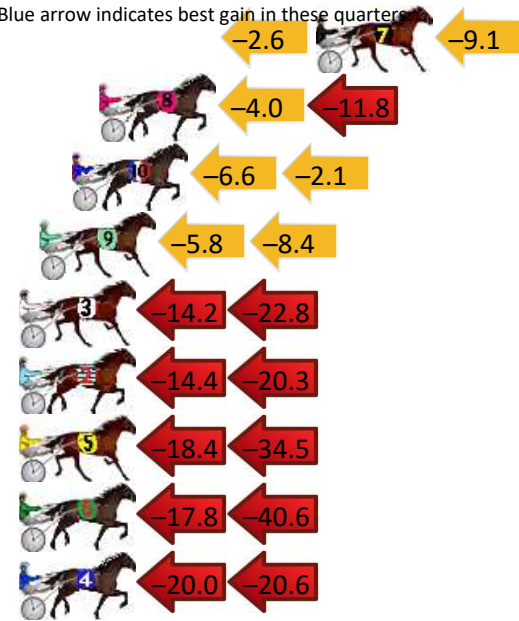

## Finish Position and metres gained

800

Visual positions in race at 2nd Quarter

400

Visual positions in race at 3rd Quarter

# Dubbo Race 4 Distance 1720m

Friday, 19 April 2024

Gross Time: 2:03.10 MileRate: 1:55.10 LeadTime: 7.60s First Qtr: 28.80s Second Qtr: 29.90s Third Qtr: 28.50s Fourth Qtr: 28.30s

DATA TABLE: 800 / 400 Posi's are position from leader and (how wide the horse was at that position)

## Finish Position and metres gained

First Arrow shows distance gain/loss from 2nd Qtr to 3rd Qtr, Second Arrow shows distance gain/loss from 3rd Qtr to Finish  
Blue arrow indicates best gain in these quarters