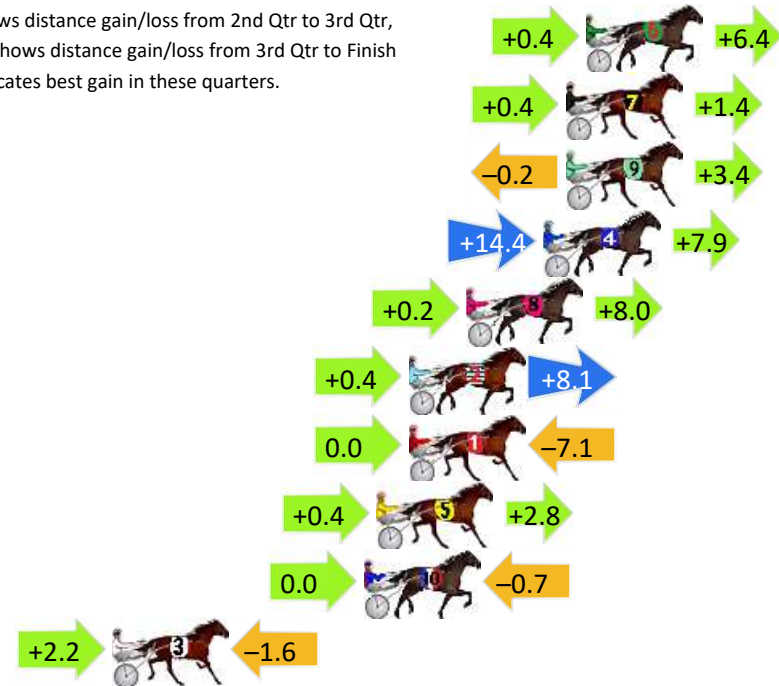

Finish Position and metres gained

First Arrow shows distance gain/loss from 2nd Qtr to 3rd Qtr, Second Arrow shows distance gain/loss from 3rd Qtr to Finish
Blue arrow indicates best gain in these quarters.

800

Visual positions in race at 2nd Quarter

400

Visual positions in race at 3rd Quarter

Wagga Riverina Race 7 Distance 1740m

Friday, 19 April 2024

Gross Time: 2:03.70 MileRate: 1:54.40 LeadTime: 8.20s First Qtr: 29.10s Second Qtr: 29.40s Third Qtr: 28.50s Fourth Qtr: 28.50s

DATA TABLE: 800 / 400 Posi's are position from leader and (how wide the horse was at that position)

No	Horse	Plc	Mar	800 Posi	400 Posi	Time	3rd Qtr	4th Qt
6	JOYCIES LAD	1	0.0m	6.8m (1)	6.4m (1)	2:03.70	28.47s	28.05s
7	AZOR AHAI	2	0.8m	2.6m (1)	2.2m (1)	2:03.76	28.47s	28.40s
9	ESCALERA	3	0.8m	4.0m (0)	4.2m (0)	2:03.76	28.51s	28.26s
4	THE BEACH FANTASY	4	1.7m	24.0m (1)	9.6m (2)	2:03.83	27.48s	27.94s
8	ROYAL EXIT	5	4.8m	13.0m (0)	12.8m (0)	2:04.06	28.49s	27.93s
2	SMOKIN POCKET	6	7.1m	15.6m (1)	15.2m (1)	2:04.23	28.47s	27.93s
1	YOURDOINAMAZINS WEETY	7	7.1m	0.0m (0)	0.0m (0)	2:04.23	28.50s	29.00s
5	TIZZY LIZZIE	8	8.4m	11.6m (1)	11.2m (1)	2:04.33	28.47s	28.30s
10	ROCK THE NATION	9	8.9m	8.2m (0)	8.2m (0)	2:04.37	28.50s	28.55s
3	MY COURTELL	10	19.0m	19.6m (1)	17.4m (2)	2:05.12	28.34s	28.61s