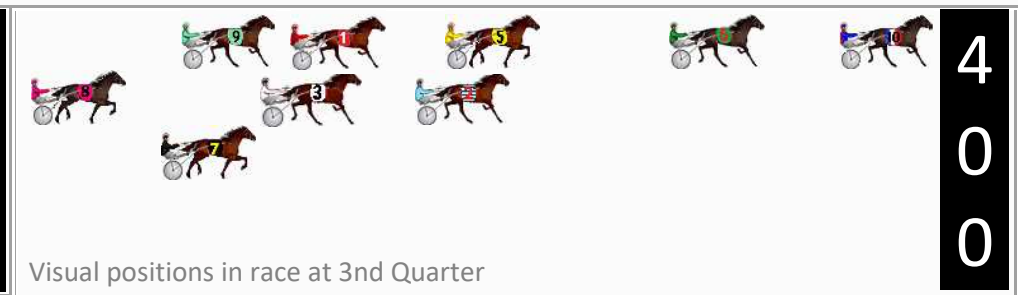

Wagga Riverina Race 4 Distance 1740m

Friday, 19 April 2024

Gross Time: 2:03.40 MileRate: 1:54.10 LeadTime: 8.40s First Qtr: 32.00s Second Qtr: 27.60s Third Qtr: 27.10s Fourth Qtr: 28.30s

DATA TABLE: 800 / 400 Posi's are position from leader and (how wide the horse was at that position)

NoHorse	Plc	Mar	800 Posi	400 Posi	Time	3rd Qtr	4th Qt
10 I DIDNT KNOW THAT	1	0.0m	0.0m (0)	0.0m (0)	2:03.40	27.10s	28.30s
6 HELLO I TEA	2	10.6m	4.0m (0)	6.8m (0)	2:04.19	27.29s	28.57s
5 CALL ME DRAGON	3	28.9m	8.2m (1)	15.8m (0)	2:05.55	27.60s	29.22s
7 LUVTOO	4	29.4m	18.6m (1)	27.2m (2)	2:05.59	27.69s	28.45s
9 SEEMESHINEYHEELS	5	32.5m	13.2m (0)	26.4m (0)	2:05.82	28.00s	28.73s
8 RAGING ON	6	34.1m	18.0m (0)	32.4m (1)	2:05.94	28.09s	28.42s
1 MOP	7	35.9m	9.0m (0)	22.0m (0)	2:06.07	27.97s	29.28s
3 MIAMI SURF	8	50.3m	12.2m (1)	23.2m (1)	2:07.14	27.82s	30.21s
2 FIFTYSHADESOFHAY	9	51.2m	3.8m (1)	17.0m (1)	2:07.21	27.96s	30.71s

Finish Position and metres gained

First Arrow shows distance gain/loss from 2nd Qtr to 3rd Qtr, Second Arrow shows distance gain/loss from 3rd Qtr to Finish
Blue arrow indicates best gain in these quarters.