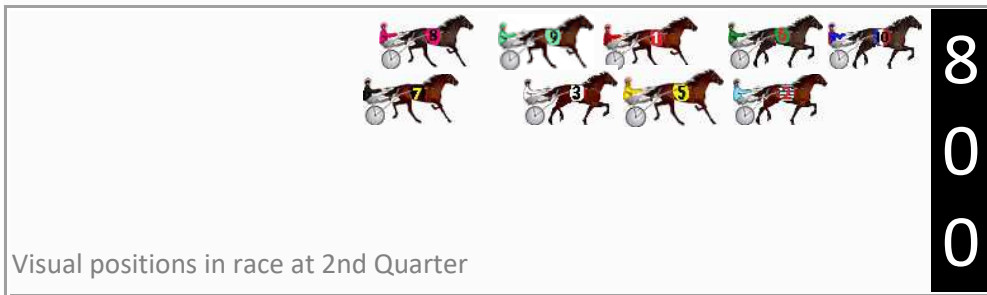

Wagga Riverina Race 4 Distance 1740m

Friday, 19 April 2024

Gross Time: 2:03.40 MileRate: 1:54.10 LeadTime: 8.40s First Qtr: 32.00s Second Qtr: 27.60s Third Qtr: 27.10s Fourth Qtr: 28.30s

DATA TABLE: 800 / 400 Posi's are position from leader and (how wide the horse was at that position)

NoHorse	Plc	Mar	800 Posi	400 Posi	Time	3rd Qtr	4th Qt
10 I DIDNT KNOW THAT	1	0.0m	0.0m (0)	0.0m (0)	2:03.40	27.10s	28.30s
6 HELLO I TEA	2	10.6m	4.0m (0)	6.8m (0)	2:04.19	27.29s	28.57s
5 CALL ME DRAGON	3	28.9m	8.2m (1)	15.8m (0)	2:05.55	27.60s	29.22s
7 LUVTOO	4	29.4m	18.6m (1)	27.2m (2)	2:05.59	27.69s	28.45s
9 SEEMESHINEYHEELS	5	32.5m	13.2m (0)	26.4m (0)	2:05.82	28.00s	28.73s
8 RAGING ON	6	34.1m	18.0m (0)	32.4m (1)	2:05.94	28.09s	28.42s
1 MOP	7	35.9m	9.0m (0)	22.0m (0)	2:06.07	27.97s	29.28s
3 MIAMI SURF	8	50.3m	12.2m (1)	23.2m (1)	2:07.14	27.82s	30.21s
2 FIFTYSHADESOFHAY	9	51.2m	3.8m (1)	17.0m (1)	2:07.21	27.96s	30.71s

Finish Position and metres gained

First Arrow shows distance gain/loss from 2nd Qtr to 3rd Qtr, Second Arrow shows distance gain/loss from 3rd Qtr to Finish
Blue arrow indicates best gain in these quarters.