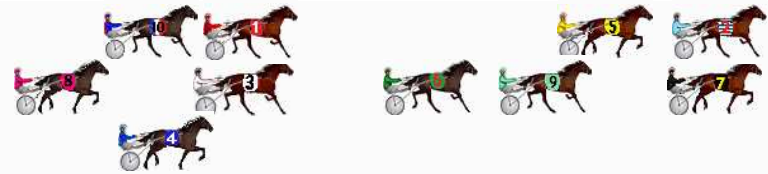

400

Visual positions in race at 3rd Quarter