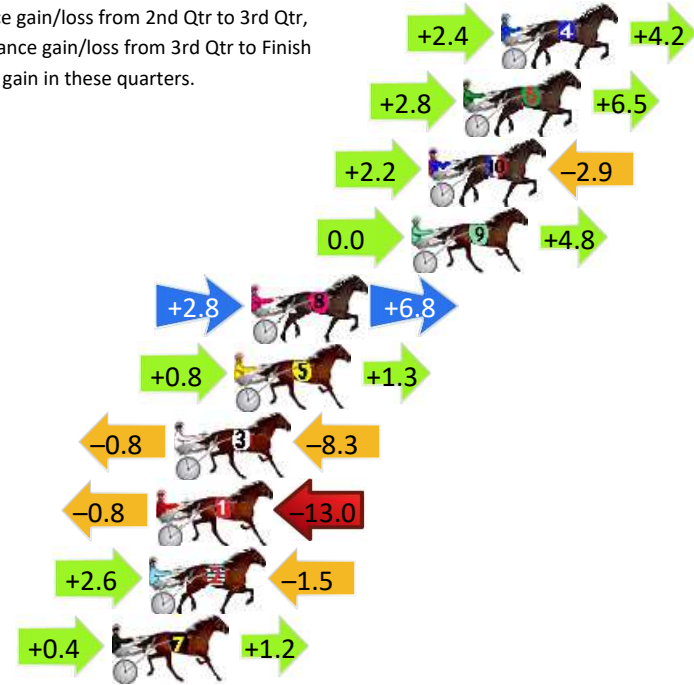

Finish Position and metres gained

First Arrow shows distance gain/loss from 2nd Qtr to 3rd Qtr, Second Arrow shows distance gain/loss from 3rd Qtr to Finish. Blue arrow indicates best gain in these quarters.

Visual positions in race at 2nd Quarter

Visual positions in race at 3rd Quarter

Wagga Riverina Race 3 Distance 1740m

Friday, 19 April 2024

Gross Time: 2:04.70 MileRate: 1:55.40 LeadTime: 8.50s First Qtr: 29.50s Second Qtr: 29.20s Third Qtr: 29.10s Fourth Qtr: 28.40s

DATA TABLE: 800 / 400 Posi's are position from leader and (how wide the horse was at that position)

No	Horse	Plc	Mar	800 Posi	400 Posi	Time	3rd Qtr	4th Qt
4	CHEEZ	1	0.0m	6.6m (1)	4.2m (1)	2:04.70	28.92s	28.10s
6	OZZIE JOY	2	1.5m	10.8m (1)	8.0m (2)	2:04.81	28.89s	27.94s
10	ACHERON	3	2.9m	2.2m (1)	0.0m (1)	2:04.92	28.95s	28.60s
9	SCOTTIE MACH	4	3.6m	8.4m (0)	8.4m (1)	2:04.97	29.10s	28.06s
8	DUST TO DIAMONDS	5	10.0m	19.6m (1)	16.8m (1)	2:05.45	28.89s	27.92s
5	HILLY	6	10.7m	12.8m (0)	12.0m (0)	2:05.50	29.04s	28.31s
3	POLKA DOT DANCE	7	13.1m	4.0m (0)	4.8m (0)	2:05.68	29.16s	28.99s
1	THE MOUNTAIN	8	13.8m	0.0m (0)	0.8m (0)	2:05.73	29.17s	29.32s
2	BETTERTHANTHEBOYZ	9	14.1m	15.2m (1)	12.6m (1)	2:05.75	28.92s	28.51s
7	BLUES TERROR	10	15.6m	17.2m (0)	16.8m (0)	2:05.86	29.07s	28.32s

Finish Position and metres gained

First Arrow shows distance gain/loss from 2nd Qtr to 3rd Qtr, Second Arrow shows distance gain/loss from 3rd Qtr to Finish
Blue arrow indicates best gain in these quarters.