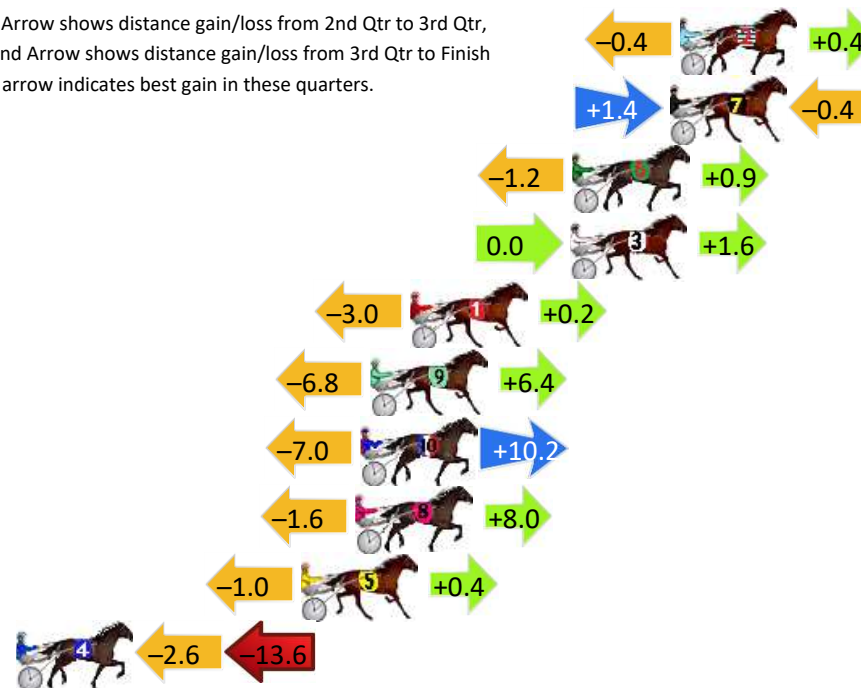

Wagga Riverina Race 8 Distance 1740m

Friday, 19 April 2024

Gross Time: 2:03.60 MileRate: 1:54.30 LeadTime: 8.10s First Qtr: 29.50s Second Qtr: 29.90s Third Qtr: 28.00s Fourth Qtr: 28.10s

DATA TABLE: 800 / 400 Posi's are position from leader and (how wide the horse was at that position)

No	Horse	Plc	Mar	800 Posi	400 Posi	Time	3rd Qtr	4th Qt
2	KETO	1	0.0m	0.0m (0)	0.4m (0)	2:03.60	28.03s	28.07s
7	CAPTAINS CATCH	2	0.4m	1.4m (1)	0.0m (1)	2:03.63	27.90s	28.13s
6	THATS ART	3	4.3m	4.0m (0)	5.2m (0)	2:03.92	28.08s	28.04s
3	RIMU VALLEY	4	4.4m	6.0m (1)	6.0m (1)	2:03.92	28.00s	27.99s
1	THEVICEPRESIDENT	5	10.8m	8.0m (0)	11.0m (0)	2:04.40	28.21s	28.09s
9	YUM CHA	6	12.4m	12.0m (0)	18.8m (0)	2:04.52	28.47s	27.65s
10	HERE COMES BOBBY	7	12.8m	16.0m (0)	23.0m (0)	2:04.55	28.49s	27.39s
8	THE EX HORSEIST	8	13.0m	19.4m (1)	21.0m (1)	2:04.56	28.11s	27.54s
5	MOST TRIUMPHANT	9	15.2m	14.6m (1)	15.6m (2)	2:04.72	28.07s	28.07s
4	ON THE HUNT	10	26.6m	10.4m (1)	13.0m (1)	2:05.56	28.18s	29.05s

Finish Position and metres gained

First Arrow shows distance gain/loss from 2nd Qtr to 3rd Qtr, Second Arrow shows distance gain/loss from 3rd Qtr to Finish
Blue arrow indicates best gain in these quarters.

800

Visual positions in race at 2nd Quarter