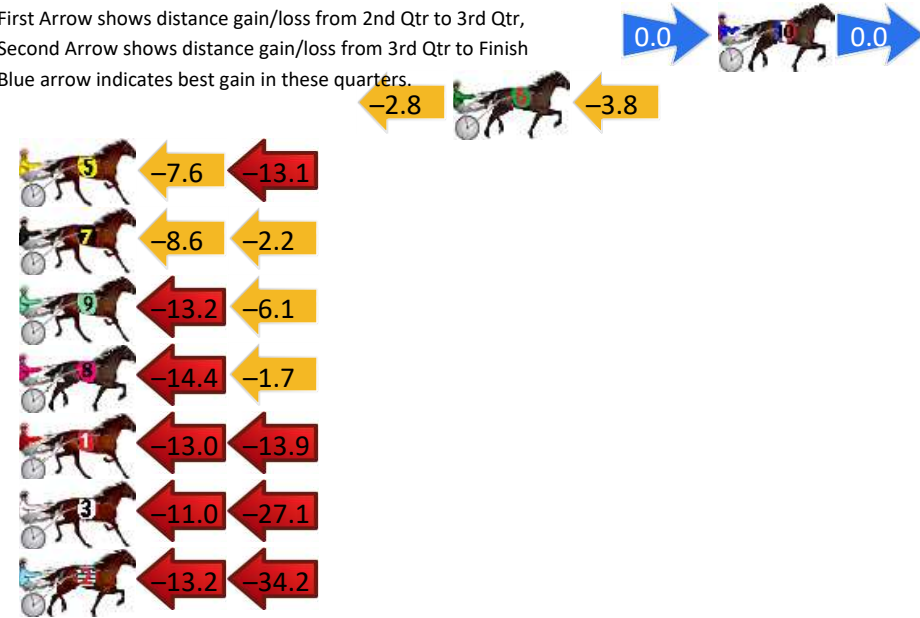

Finish Position and metres gained

First Arrow shows distance gain/loss from 2nd Qtr to 3rd Qtr, Second Arrow shows distance gain/loss from 3rd Qtr to Finish
Blue arrow indicates best gain in these quarters.

DATA TABLE: 800 / 400 Posi's are position from leader and (how wide the horse was at that position)

NoHorse	Plc	Mar	800 Posi	400 Posi	Time	3rd Qtr	4th Qt
10 I DIDNT KNOW THAT	1	0.0m	0.0m (0)	0.0m (0)	2:03.40	27.10s	28.30s
6 HELLO I TEA	2	10.6m	4.0m (0)	6.8m (0)	2:04.19	27.29s	28.57s
5 CALL ME DRAGON	3	28.9m	8.2m (1)	15.8m (0)	2:05.55	27.60s	29.22s
7 LUVTOO	4	29.4m	18.6m (1)	27.2m (2)	2:05.59	27.69s	28.45s
9 SEEMESHINEYHEELS	5	32.5m	13.2m (0)	26.4m (0)	2:05.82	28.00s	28.73s
8 RAGING ON	6	34.1m	18.0m (0)	32.4m (1)	2:05.94	28.09s	28.42s
1 MOP	7	35.9m	9.0m (0)	22.0m (0)	2:06.07	27.97s	29.28s
3 MIAMI SURF	8	50.3m	12.2m (1)	23.2m (1)	2:07.14	27.82s	30.21s
2 FIFTYSHADESOFHAY	9	51.2m	3.8m (1)	17.0m (1)	2:07.21	27.96s	30.71s