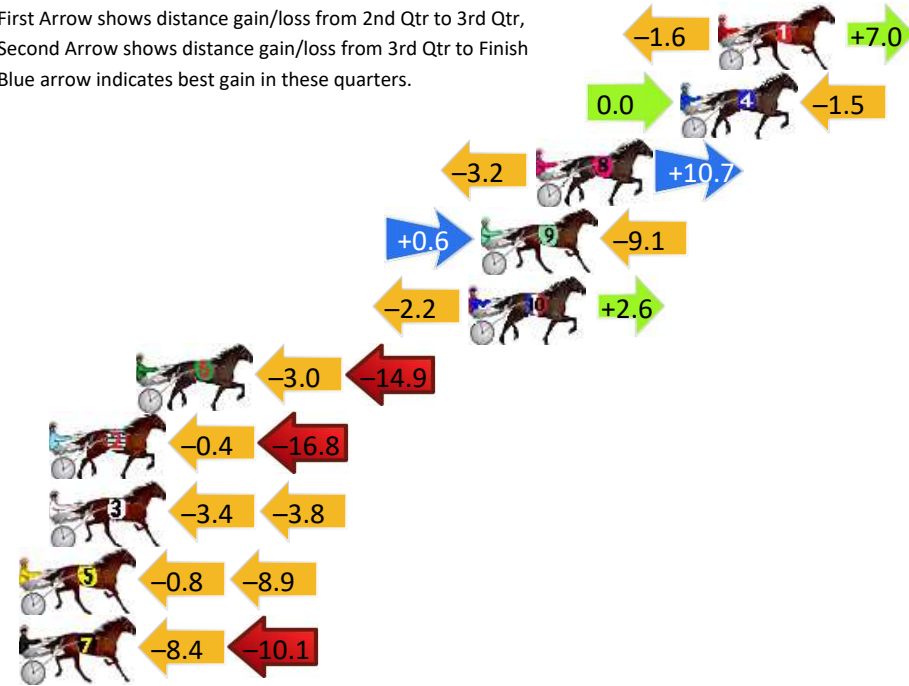

Wagga Riverina Race 1 Distance 1740m

Friday, 19 April 2024

Gross Time: 2:04.30 MileRate: 1:54.90 LeadTime: 8.30s First Qtr: 30.50s Second Qtr: 30.30s Third Qtr: 27.70s Fourth Qtr: 27.50s

DATA TABLE: 800 / 400 Posi's are position from leader and (how wide the horse was at that position)

No	Horse	Plc	Mar	800 Posi	400 Posi	Time	3rd Qtr	4th Qt
1	NEEDBEE	1	0.0m	5.4m (0)	7.0m (0)	2:04.30	27.81s	27.02s
4	GOTTA LOCKHEED	2	1.5m	0.0m (0)	0.0m (0)	2:04.41	27.70s	27.60s
8	MAGINOT LINE	3	7.3m	14.8m (0)	18.0m (0)	2:04.83	27.92s	26.77s
9	PAYROLL	4	9.5m	1.0m (1)	0.4m (1)	2:04.99	27.66s	28.12s
10	ROLL THE ACES	5	10.0m	10.4m (0)	12.6m (0)	2:05.02	27.85s	27.32s
6	OUR STRATEGIC MISS	6	23.3m	5.4m (1)	8.4m (1)	2:05.99	27.91s	28.52s
2	EYEDIDNTLOSEIT	7	26.8m	9.6m (1)	10.0m (2)	2:06.24	27.73s	28.65s
3	GOODTIME JAZZI	8	26.8m	19.6m (0)	23.0m (0)	2:06.24	27.93s	27.76s
5	FOREVER REASON	9	28.1m	18.4m (1)	19.2m (1)	2:06.33	27.76s	28.11s
7	HESAA LISTER	10	32.3m	13.8m (1)	22.2m (2)	2:06.64	28.28s	28.19s

Finish Position and metres gained

First Arrow shows distance gain/loss from 2nd Qtr to 3rd Qtr, Second Arrow shows distance gain/loss from 3rd Qtr to Finish
Blue arrow indicates best gain in these quarters.