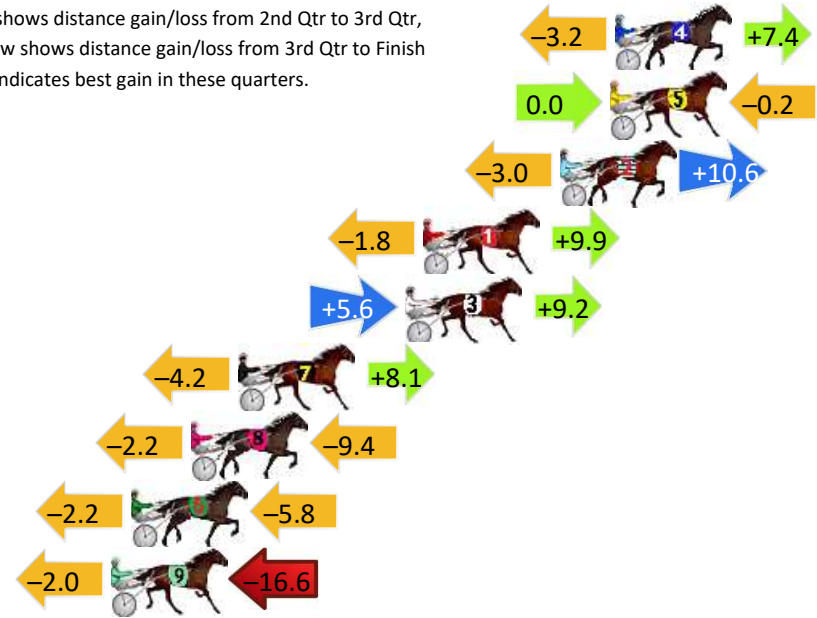

Finish Position and metres gained

First Arrow shows distance gain/loss from 2nd Qtr to 3rd Qtr, Second Arrow shows distance gain/loss from 3rd Qtr to Finish
Blue arrow indicates best gain in these quarters.

800

Visual positions in race at 2nd Quarter

400

Visual positions in race at 3rd Quarter

Wagga Riverina Race 2 Distance 1740m

Friday, 19 April 2024

Gross Time: 2:07.10 MileRate: 1:57.50 LeadTime: 8.60s First Qtr: 31.10s Second Qtr: 29.30s Third Qtr: 28.10s Fourth Qtr: 30.00s

DATA TABLE: 800 / 400 Posi's are position from leader and (how wide the horse was at that position)

No	Horse	Plc	Mar	800 Posi	400 Posi	Time	3rd Qtr	4th Qt
4	ALWAYSBF frank	1	0.0m	4.2m (0)	7.4m (0)	2:07.10	28.35s	29.45s
5	ADIEU MIKENNIS	2	0.2m	0.0m (0)	0.0m (0)	2:07.12	28.10s	30.01s
2	DANCE MAJOR	3	2.2m	9.8m (0)	12.8m (0)	2:07.27	28.34s	29.21s
1	TINNYSMEDAD	4	7.7m	15.8m (0)	17.6m (2)	2:07.71	28.25s	29.26s
3	FULLOFFIGHT	5	8.4m	23.2m (1)	17.6m (0)	2:07.76	27.72s	29.31s
7	CITRINE	6	15.1m	19.0m (1)	23.2m (0)	2:08.29	28.42s	29.40s
8	MISS VEGAS	7	17.0m	5.4m (1)	7.6m (1)	2:08.44	28.24s	30.70s
6	EASTBRO DANI	8	19.4m	11.4m (1)	13.6m (1)	2:08.62	28.25s	30.43s
9	BUMPY J	9	20.2m	1.6m (1)	3.6m (1)	2:08.69	28.21s	31.24s

Finish Position and metres gained

First Arrow shows distance gain/loss from 2nd Qtr to 3rd Qtr, Second Arrow shows distance gain/loss from 3rd Qtr to Finish. Blue arrow indicates best gain in these quarters.