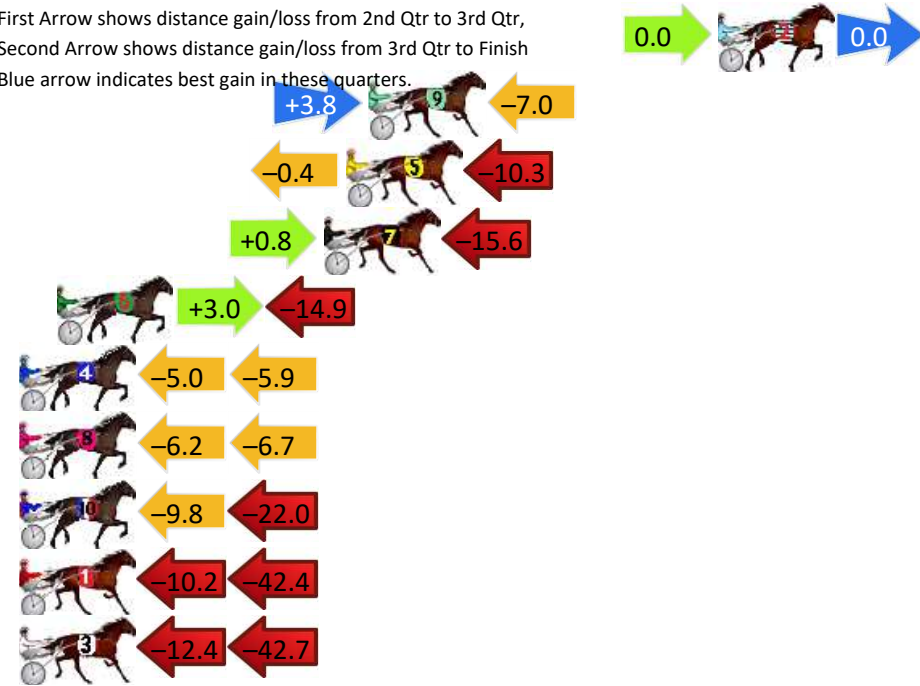

Wagga Riverina Race 6 Distance 2270m

Friday, 19 April 2024

Gross Time: 2:42.50 MileRate: 1:55.20 LeadTime: 46.80s First Qtr: 32.10s Second Qtr: 28.90s Third Qtr: 26.60s Fourth Qtr: 28.10s

DATA TABLE: 800 / 400 Posi's are position from leader and (how wide the horse was at that position)

Finish Position and metres gained

First Arrow shows distance gain/loss from 2nd Qtr to 3rd Qtr, Second Arrow shows distance gain/loss from 3rd Qtr to Finish
Blue arrow indicates best gain in these quarters.