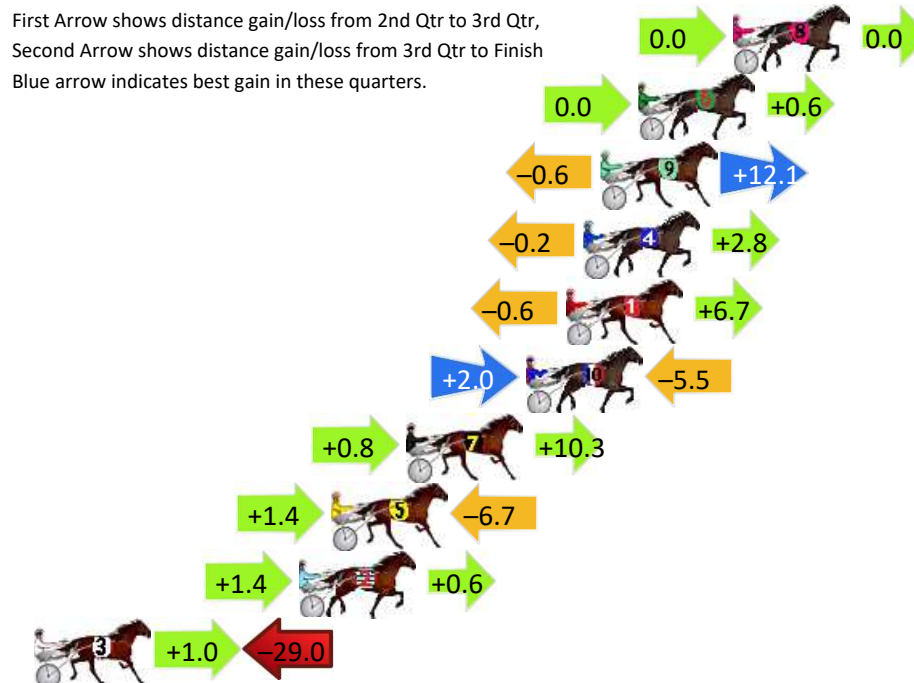

Wagga Riverina Race 5 Distance 1740m

Friday, 19 April 2024

Gross Time: 2:06.20 MileRate: 1:56.70 LeadTime: 7.90s First Qtr: 30.80s Second Qtr: 29.90s Third Qtr: 29.00s Fourth Qtr: 28.60s

DATA TABLE: 800 / 400 Posi's are position from leader and (how wide the horse was at that position)

No	Horse	Plc	Mar	800 Posi	400 Posi	Time	3rd Qtr	4th Qt
8	MY BULA BUS	1	0.0m	0.0m (0)	0.0m (0)	2:06.20	29.00s	28.60s
6	SWEET CHAPPY LOU	2	3.8m	4.4m (0)	4.4m (0)	2:06.49	29.00s	28.56s
9	TE QUIRO	3	5.3m	16.8m (0)	17.4m (0)	2:06.60	29.04s	27.74s
4	NO MORE PROMISES	4	6.0m	8.6m (0)	8.8m (0)	2:06.65	29.01s	28.40s
1	BETTOR A GIRL	5	6.7m	12.8m (0)	13.4m (0)	2:06.70	29.04s	28.12s
10	GOOD TIME NEDRA	6	8.3m	4.8m (1)	2.8m (1)	2:06.82	28.86s	28.99s
7	SURAZ	7	13.1m	24.2m (0)	23.4m (1)	2:07.18	28.94s	27.87s
5	DIDNT I	8	16.1m	10.8m (1)	9.4m (1)	2:07.41	28.90s	29.08s
2	DREAM TO DANCE	9	17.4m	19.4m (1)	18.0m (1)	2:07.51	28.90s	28.56s
3	BIDGEE BABE	10	43.0m	15.0m (1)	14.0m (1)	2:09.43	28.94s	30.66s

Finish Position and metres gained

800

Visual positions in race at 2nd Quarter