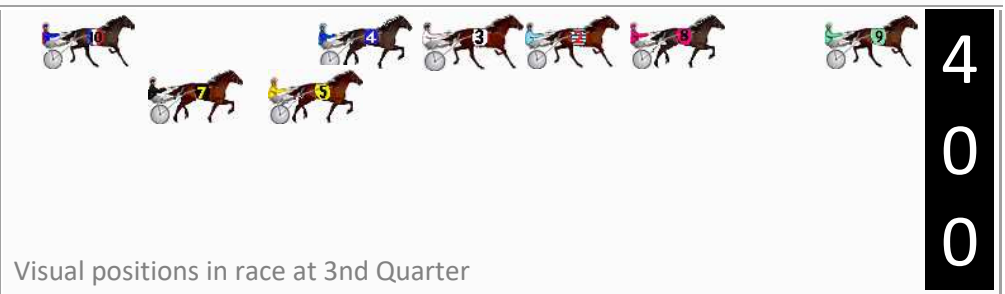

Finish Position and metres gained

8
0
0

Visual positions in race at 2nd Quarter

4
0
0

Visual positions in race at 3rd Quarter

Menangle Race 2 Distance 1609m

Saturday, 20 April 2024

Gross Time: 1:49.70 MileRate: 1:49.70 LeadTime: 0.00s First Qtr: 27.20s Second Qtr: 28.60s Third Qtr: 27.20s Fourth Qtr: 26.70s

DATA TABLE: 800 / 400 Posi's are position from leader and (how wide the horse was at that position)

No	Horse	Plc	Mar	800 Posi	400 Posi	Time	3rd Qtr	4th Qt
9	DON LOU	1	0.0m	0.0m (0)	0.0m (0)	1:49.70	27.20s	26.70s
8	ARDENS ACE	2	4.5m	4.4m (0)	7.8m (0)	1:50.02	27.42s	26.50s
2	TUPPENCE	3	6.5m	8.9m (0)	12.0m (0)	1:50.16	27.40s	26.36s
4	PITCH PERFECT	4	8.7m	18.3m (0)	20.3m (0)	1:50.31	27.32s	25.95s
3	OUR VINNIE	5	10.1m	13.9m (0)	16.1m (0)	1:50.41	27.34s	26.33s
5	SAGINAW	6	23.8m	22.8m (0)	22.3m (1)	1:51.37	27.15s	26.88s
7	MAJOR PERRY	7	27.6m	27.5m (0)	27.1m (1)	1:51.64	27.15s	26.83s
10	PAS GUARANTEE	8	31.9m	32.0m (0)	31.4m (0)	1:51.95	27.14s	26.85s

Finish Position and metres gained

First Arrow shows distance gain/loss from 2nd Qtr to 3rd Qtr,
Second Arrow shows distance gain/loss from 3rd Qtr to Finish
Blue arrow indicates best gain in these quarters.