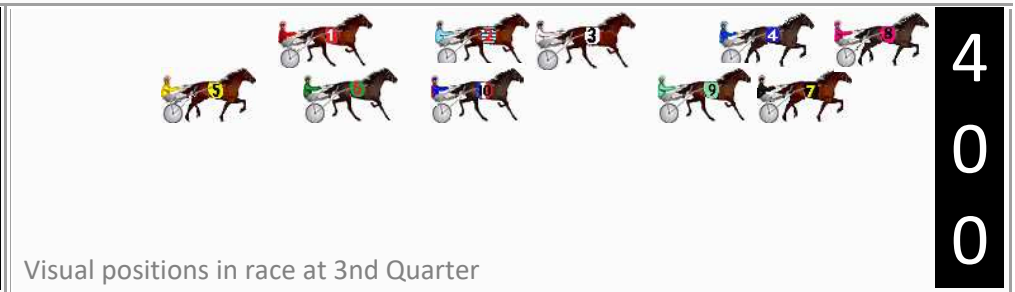

Menangle Race 7 Distance 2300m

Saturday, 20 April 2024

Gross Time: 2:50.00 MileRate: 1:58.90 LeadTime: 50.80s First Qtr: 31.20s Second Qtr: 31.60s Third Qtr: 29.10s Fourth Qtr: 27.30s

DATA TABLE: 800 / 400 Posi's are position from leader and (how wide the horse was at that position)

No	Horse	Plc	Mar	800 Posi	400 Posi	Time	3rd Qtr	4th Qt
8	CONSTANTINOPLE	1	0.0m	0.0m (0)	0.0m (0)	2:50.00	29.10s	27.30s
4	FUNKY MONKEY	2	0.8m	4.4m (0)	4.6m (0)	2:50.06	29.10s	27.04s
7	VICTREE HILL	3	4.6m	8.9m (0)	3.1m (1)	2:50.33	28.67s	27.42s
2	SUNNY GEE	4	13.4m	17.2m (0)	16.0m (0)	2:50.96	28.98s	27.14s
9	JUNGLE EYES	5	16.4m	26.1m (1)	7.1m (1)	2:51.18	27.71s	27.98s
1	AFFAIRE DE COVER	6	16.6m	21.9m (0)	22.3m (0)	2:51.19	29.08s	26.93s
3	RAVE ON HALL	7	18.8m	13.0m (0)	12.0m (0)	2:51.35	29.00s	27.81s
6	HAVE NO FEAR	8	31.2m	31.0m (0)	21.3m (1)	2:52.24	28.35s	28.05s
10	POWDERKEG	9	33.4m	33.0m (1)	16.2m (1)	2:52.40	27.85s	28.57s
5	CHIEF RUNNINGCLOUD	10	35.5m	26.3m (0)	27.0m (1)	2:52.55	29.09s	27.96s

Finish Position and metres gained

First Arrow shows distance gain/loss from 2nd Qtr to 3rd Qtr, Second Arrow shows distance gain/loss from 3rd Qtr to Finish
Blue arrow indicates best gain in these quarters.