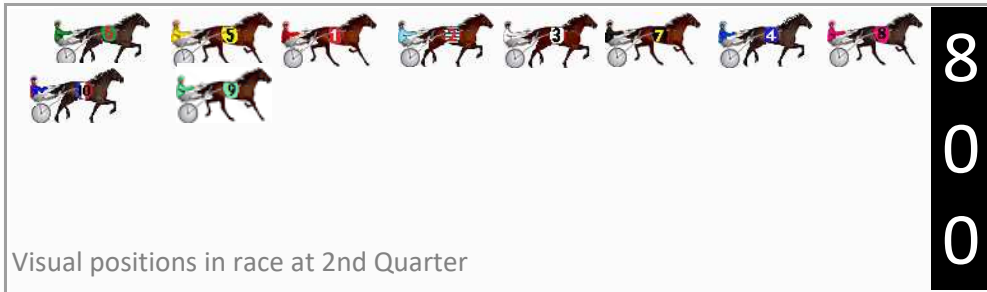

Menangle Race 7 Distance 2300m

Saturday, 20 April 2024

Gross Time: 2:50.00 MileRate: 1:58.90 LeadTime: 50.80s First Qtr: 31.20s Second Qtr: 31.60s Third Qtr: 29.10s Fourth Qtr: 27.30s

DATA TABLE: 800 / 400 Posi's are position from leader and (how wide the horse was at that position)

No	Horse	Plc	Mar	800 Posi	400 Posi	Time	3rd Qtr	4th Qt
8	CONSTANTINOPLE	1	0.0m	0.0m (0)	0.0m (0)	2:50.00	29.10s	27.30s
4	FUNKY MONKEY	2	0.8m	4.4m (0)	4.6m (0)	2:50.06	29.10s	27.04s
7	VICTREE HILL	3	4.6m	8.9m (0)	3.1m (1)	2:50.33	28.67s	27.42s
2	SUNNY GEE	4	13.4m	17.2m (0)	16.0m (0)	2:50.96	28.98s	27.14s
9	JUNGLE EYES	5	16.4m	26.1m (1)	7.1m (1)	2:51.18	27.71s	27.98s
1	AFFAIRE DE COVER	6	16.6m	21.9m (0)	22.3m (0)	2:51.19	29.08s	26.93s
3	RAVE ON HALL	7	18.8m	13.0m (0)	12.0m (0)	2:51.35	29.00s	27.81s
6	HAVE NO FEAR	8	31.2m	31.0m (0)	21.3m (1)	2:52.24	28.35s	28.05s
10	POWDERKEG	9	33.4m	33.0m (1)	16.2m (1)	2:52.40	27.85s	28.57s
5	CHIEF RUNNINGCLOUD	10	35.5m	26.3m (0)	27.0m (1)	2:52.55	29.09s	27.96s

Finish Position and metres gained

First Arrow shows distance gain/loss from 2nd Qtr to 3rd Qtr, Second Arrow shows distance gain/loss from 3rd Qtr to Finish
Blue arrow indicates best gain in these quarters.