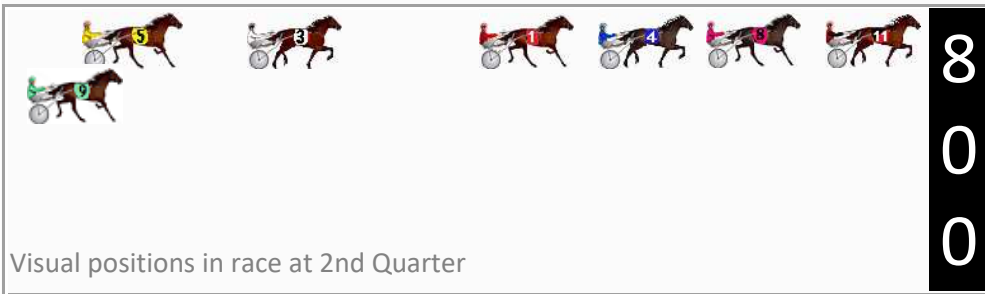

Menangle Race 5 Distance 1609m

Saturday, 20 April 2024

Gross Time: 1:50.80 MileRate: 1:50.80 LeadTime: 0.00s First Qtr: 26.20s Second Qtr: 28.40s Third Qtr: 29.30s Fourth Qtr: 26.90s

DATA TABLE: 800 / 400 Posi's are position from leader and (how wide the horse was at that position)

No	Horse	Plc	Mar	800 Posi	400 Posi	Time	3rd Qtr	4th Qt
9	GIRL FROM ROSEDALE	1	0.0m	41.5m (1)	19.7m (1)	1:50.80	27.75s	25.53s
6	CARRERA SUNSET	2	9.2m	32.7m (1)	11.7m (1)	1:51.45	27.81s	26.74s
3	DIEING ART	3	10.8m	23.2m (0)	3.1m (1)	1:51.57	27.87s	27.45s
11	ARDENS DELIGHT	4	12.4m	0.0m (0)	0.0m (0)	1:51.68	29.30s	27.78s
1	ROCK OF JOY	5	13.0m	13.9m (0)	7.9m (1)	1:51.72	28.87s	27.27s
4	MY CRACKLING ROSIE	6	13.9m	9.1m (0)	9.2m (0)	1:51.79	29.30s	27.25s
7	KENDYS BUTTERFLY	7	14.0m	36.9m (1)	15.7m (1)	1:51.79	27.79s	26.80s
5	HEAVENLY SIGN	8	14.8m	29.8m (0)	14.9m (0)	1:51.85	28.24s	26.91s
8	MY MOONLITE DREAM	9	18.5m	4.8m (0)	4.9m (0)	1:52.11	29.30s	27.87s

Finish Position and metres gained

First Arrow shows distance gain/loss from 2nd Qtr to 3rd Qtr, Second Arrow shows distance gain/loss from 3rd Qtr to Finish
Blue arrow indicates best gain in these quarters.