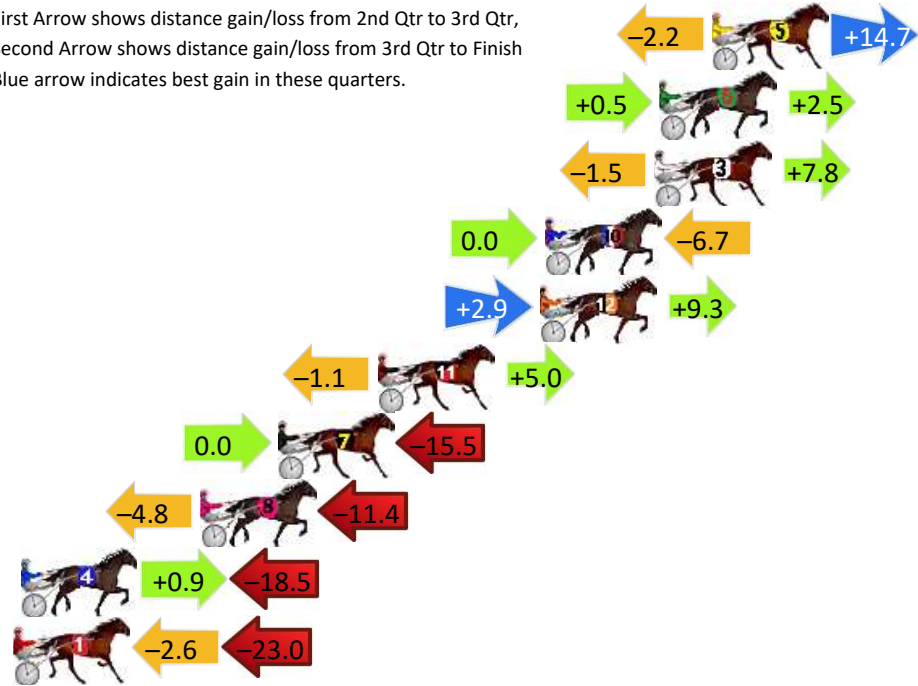

Finish Position and metres gained

First Arrow shows distance gain/loss from 2nd Qtr to 3rd Qtr, Second Arrow shows distance gain/loss from 3rd Qtr to Finish
Blue arrow indicates best gain in these quarters.

Menangle Race 4 Distance 1609m

Saturday, 20 April 2024

Gross Time: 1:53.30 MileRate: 1:53.30 LeadTime: 0.00s First Qtr: 26.00s Second Qtr: 31.10s Third Qtr: 28.60s Fourth Qtr: 27.60s

DATA TABLE: 800 / 400 Posi's are position from leader and (how wide the horse was at that position)