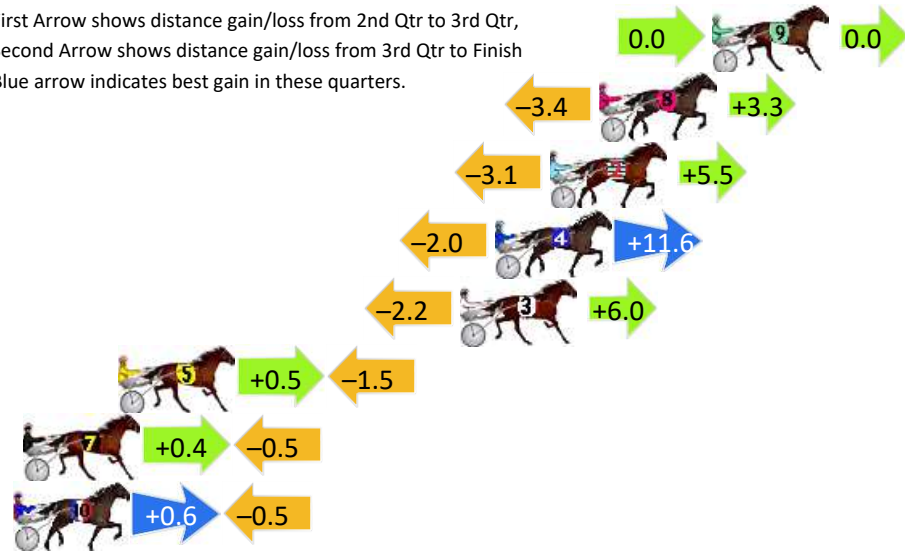

Finish Position and metres gained

8
0
0

Visual positions in race at 2nd Quarter

4
0
0

Visual positions in race at 3rd Quarter

Menangle Race 2 Distance 1609m

Saturday, 20 April 2024

Gross Time: 1:49.70 MileRate: 1:49.70 LeadTime: 0.00s First Qtr: 27.20s Second Qtr: 28.60s Third Qtr: 27.20s Fourth Qtr: 26.70s

DATA TABLE: 800 / 400 Posi's are position from leader and (how wide the horse was at that position)

No	Horse	Plc	Mar	800 Posi	400 Posi	Time	3rd Qtr	4th Qt
9	DON LOU	1	0.0m	0.0m (0)	0.0m (0)	1:49.70	27.20s	26.70s
8	ARDENS ACE	2	4.5m	4.4m (0)	7.8m (0)	1:50.02	27.42s	26.50s
2	TUPPENCE	3	6.5m	8.9m (0)	12.0m (0)	1:50.16	27.40s	26.36s
4	PITCH PERFECT	4	8.7m	18.3m (0)	20.3m (0)	1:50.31	27.32s	25.95s
3	OUR VINNIE	5	10.1m	13.9m (0)	16.1m (0)	1:50.41	27.34s	26.33s
5	SAGINAW	6	23.8m	22.8m (0)	22.3m (1)	1:51.37	27.15s	26.88s
7	MAJOR PERRY	7	27.6m	27.5m (0)	27.1m (1)	1:51.64	27.15s	26.83s
10	PAS GUARANTEE	8	31.9m	32.0m (0)	31.4m (0)	1:51.95	27.14s	26.85s

Finish Position and metres gained

First Arrow shows distance gain/loss from 2nd Qtr to 3rd Qtr,
Second Arrow shows distance gain/loss from 3rd Qtr to Finish
Blue arrow indicates best gain in these quarters.