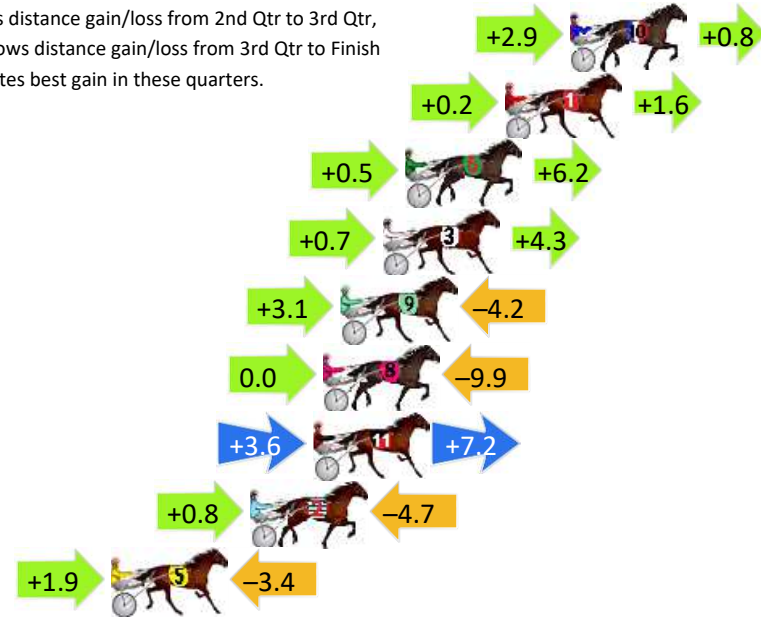

Finish Position and metres gained

First Arrow shows distance gain/loss from 2nd Qtr to 3rd Qtr, Second Arrow shows distance gain/loss from 3rd Qtr to Finish
Blue arrow indicates best gain in these quarters.

Menangle Race 6 Distance 1609m

Saturday, 20 April 2024

Gross Time: 1:48.90 MileRate: 1:48.90 LeadTime: 0.00s First Qtr: 26.60s Second Qtr: 28.40s Third Qtr: 27.30s Fourth Qtr: 26.60s

DATA TABLE: 800 / 400 Posi's are position from leader and (how wide the horse was at that position)

No	Horse	Plc	Mar	800 Posi	400 Posi	Time	3rd Qtr	4th Qt
10	AARDIES EXPRESS	1	0.0m	3.7m (1)	0.8m (1)	1:48.90	27.11s	26.55s
1	ILLAVABUBBLES	2	2.6m	4.4m (0)	4.2m (0)	1:49.08	27.28s	26.50s
6	PROMISELAND	3	6.6m	13.3m (0)	12.8m (1)	1:49.36	27.25s	26.21s
3	MANHATTAN	4	7.5m	12.5m (1)	11.8m (2)	1:49.43	27.24s	26.34s
9	BRAEVIEW KELLY	5	9.2m	8.1m (1)	5.0m (1)	1:49.55	27.09s	26.91s
8	SOHO HISTORIA	6	9.9m	0.0m (0)	0.0m (0)	1:49.59	27.30s	27.29s
11	IM PRESI BELLE	7	10.3m	21.1m (1)	17.5m (1)	1:49.62	27.05s	26.15s
2	ITS EBONYNIVORY	8	12.8m	8.9m (0)	8.1m (0)	1:49.80	27.24s	26.96s
5	NOT TO BE DENIED	9	18.4m	16.9m (1)	15.0m (3)	1:50.19	27.15s	26.89s