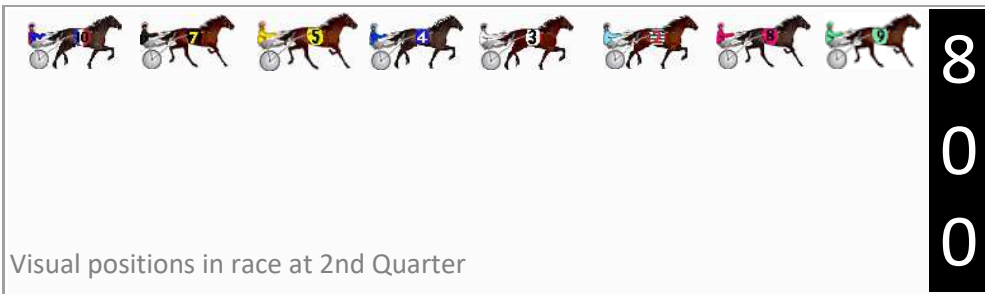

Finish Position and metres gained

8
0
0

Visual positions in race at 2nd Quarter

4
0
0

Visual positions in race at 3rd Quarter

Menangle Race 2 Distance 1609m

Saturday, 20 April 2024

Gross Time: 1:49.70 MileRate: 1:49.70 LeadTime: 0.00s First Qtr: 27.20s Second Qtr: 28.60s Third Qtr: 27.20s Fourth Qtr: 26.70s

DATA TABLE: 800 / 400 Posi's are position from leader and (how wide the horse was at that position)

No	Horse	Plc	Mar	800 Posi	400 Posi	Time	3rd Qtr	4th Qt
9	DON LOU	1	0.0m	0.0m (0)	0.0m (0)	1:49.70	27.20s	26.70s
8	ARDENS ACE	2	4.5m	4.4m (0)	7.8m (0)	1:50.02	27.42s	26.50s
2	TUPPENCE	3	6.5m	8.9m (0)	12.0m (0)	1:50.16	27.40s	26.36s
4	PITCH PERFECT	4	8.7m	18.3m (0)	20.3m (0)	1:50.31	27.32s	25.95s
3	OUR VINNIE	5	10.1m	13.9m (0)	16.1m (0)	1:50.41	27.34s	26.33s
5	SAGINAW	6	23.8m	22.8m (0)	22.3m (1)	1:51.37	27.15s	26.88s
7	MAJOR PERRY	7	27.6m	27.5m (0)	27.1m (1)	1:51.64	27.15s	26.83s
10	PAS GUARANTEE	8	31.9m	32.0m (0)	31.4m (0)	1:51.95	27.14s	26.85s

Finish Position and metres gained

First Arrow shows distance gain/loss from 2nd Qtr to 3rd Qtr,
Second Arrow shows distance gain/loss from 3rd Qtr to Finish
Blue arrow indicates best gain in these quarters.