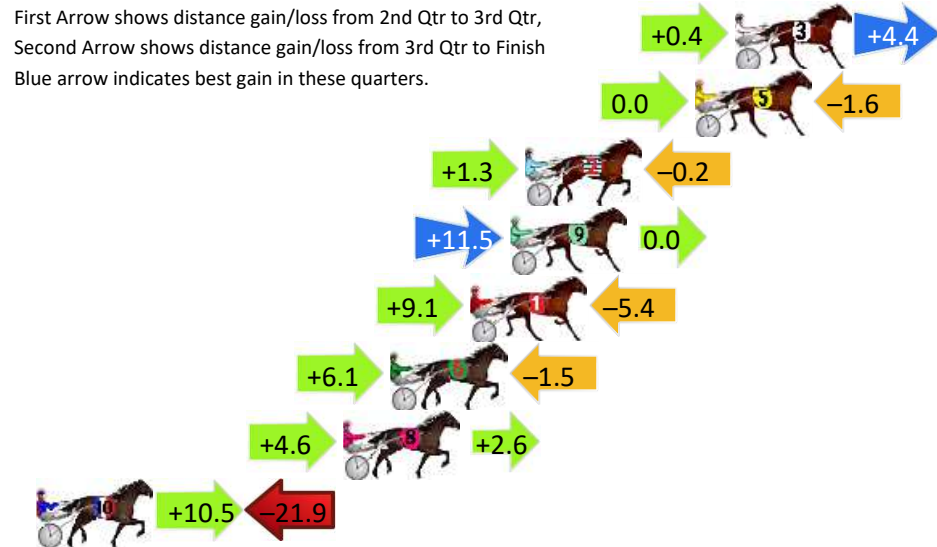

Menangle Race 1 Distance 1609m

Saturday, 20 April 2024

Gross Time: 1:52.40 MileRate: 1:52.40 LeadTime: 0.00s First Qtr: 25.90s Second Qtr: 31.40s Third Qtr: 28.80s Fourth Qtr: 26.30s

DATA TABLE: 800 / 400 Posi's are position from leader and (how wide the horse was at that position)

NoHorse	Plc	Mar	800 Posi	400 Posi	Time	3rd Qtr	4th Qt
3 BLAZING HOME	1	0.0m	4.8m (0)	4.4m (0)	1:52.40	28.76s	26.00s
5 SUPER DUPER DUDE	2	1.6m	0.0m (0)	0.0m (0)	1:52.51	28.80s	26.41s
2 ALIBERTO	3	8.4m	9.5m (0)	8.2m (0)	1:52.98	28.68s	26.32s
9 MONTALBANO	4	9.0m	20.5m (1)	9.0m (1)	1:53.02	27.95s	26.31s
1 OUR UNCLE JIM	5	10.6m	14.3m (0)	5.2m (1)	1:53.14	28.13s	26.68s
6 HANDS ON	6	13.8m	18.4m (0)	12.3m (0)	1:53.36	28.32s	26.42s
8 UBETCHA TIGERPIE	7	15.7m	22.9m (0)	18.3m (1)	1:53.49	28.41s	26.14s
10 TALENT AGENT	8	36.4m	25.0m (1)	14.5m (1)	1:54.93	28.01s	27.83s

Finish Position and metres gained

8
0
0

Visual positions in race at 2nd Quarter