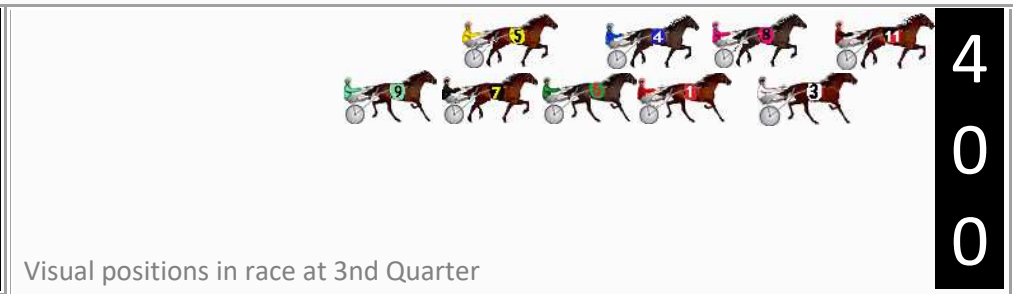

Menangle Race 5 Distance 1609m

Saturday, 20 April 2024

Gross Time: 1:50.80 MileRate: 1:50.80 LeadTime: 0.00s First Qtr: 26.20s Second Qtr: 28.40s Third Qtr: 29.30s Fourth Qtr: 26.90s

DATA TABLE: 800 / 400 Posi's are position from leader and (how wide the horse was at that position)

No	Horse	Plc	Mar	800 Posi	400 Posi	Time	3rd Qtr	4th Qt
9	GIRL FROM ROSEDALE	1	0.0m	41.5m (1)	19.7m (1)	1:50.80	27.75s	25.53s
6	CARRERA SUNSET	2	9.2m	32.7m (1)	11.7m (1)	1:51.45	27.81s	26.74s
3	DIEING ART	3	10.8m	23.2m (0)	3.1m (1)	1:51.57	27.87s	27.45s
11	ARDENS DELIGHT	4	12.4m	0.0m (0)	0.0m (0)	1:51.68	29.30s	27.78s
1	ROCK OF JOY	5	13.0m	13.9m (0)	7.9m (1)	1:51.72	28.87s	27.27s
4	MY CRACKLING ROSIE	6	13.9m	9.1m (0)	9.2m (0)	1:51.79	29.30s	27.25s
7	KENDYS BUTTERFLY	7	14.0m	36.9m (1)	15.7m (1)	1:51.79	27.79s	26.80s
5	HEAVENLY SIGN	8	14.8m	29.8m (0)	14.9m (0)	1:51.85	28.24s	26.91s
8	MY MOONLITE DREAM	9	18.5m	4.8m (0)	4.9m (0)	1:52.11	29.30s	27.87s

Finish Position and metres gained

First Arrow shows distance gain/loss from 2nd Qtr to 3rd Qtr, Second Arrow shows distance gain/loss from 3rd Qtr to Finish
Blue arrow indicates best gain in these quarters.