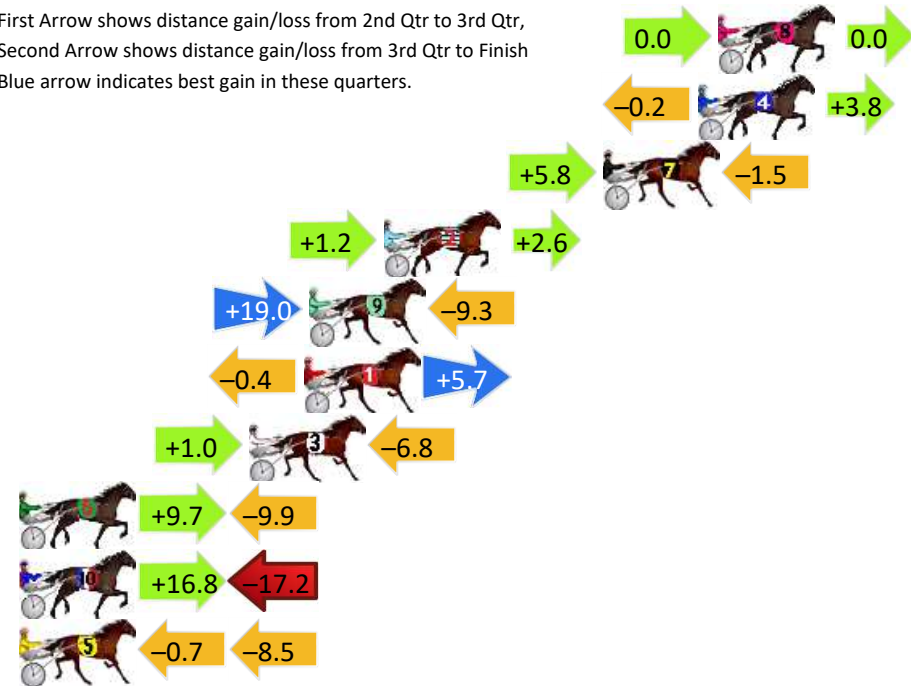

Menangle Race 7 Distance 2300m

Saturday, 20 April 2024

Gross Time: 2:50.00 MileRate: 1:58.90 LeadTime: 50.80s First Qtr: 31.20s Second Qtr: 31.60s Third Qtr: 29.10s Fourth Qtr: 27.30s

DATA TABLE: 800 / 400 Posi's are position from leader and (how wide the horse was at that position)

No	Horse	Plc	Mar	800 Posi	400 Posi	Time	3rd Qtr	4th Qt
8	CONSTANTINOPLE	1	0.0m	0.0m (0)	0.0m (0)	2:50.00	29.10s	27.30s
4	FUNKY MONKEY	2	0.8m	4.4m (0)	4.6m (0)	2:50.06	29.10s	27.04s
7	VICTREE HILL	3	4.6m	8.9m (0)	3.1m (1)	2:50.33	28.67s	27.42s
2	SUNNY GEE	4	13.4m	17.2m (0)	16.0m (0)	2:50.96	28.98s	27.14s
9	JUNGLE EYES	5	16.4m	26.1m (1)	7.1m (1)	2:51.18	27.71s	27.98s
1	AFFAIRE DE COVER	6	16.6m	21.9m (0)	22.3m (0)	2:51.19	29.08s	26.93s
3	RAVE ON HALL	7	18.8m	13.0m (0)	12.0m (0)	2:51.35	29.00s	27.81s
6	HAVE NO FEAR	8	31.2m	31.0m (0)	21.3m (1)	2:52.24	28.35s	28.05s
10	POWDERKEG	9	33.4m	33.0m (1)	16.2m (1)	2:52.40	27.85s	28.57s
5	CHIEF RUNNINGCLOUD	10	35.5m	26.3m (0)	27.0m (1)	2:52.55	29.09s	27.96s

Finish Position and metres gained

First Arrow shows distance gain/loss from 2nd Qtr to 3rd Qtr, Second Arrow shows distance gain/loss from 3rd Qtr to Finish
Blue arrow indicates best gain in these quarters.