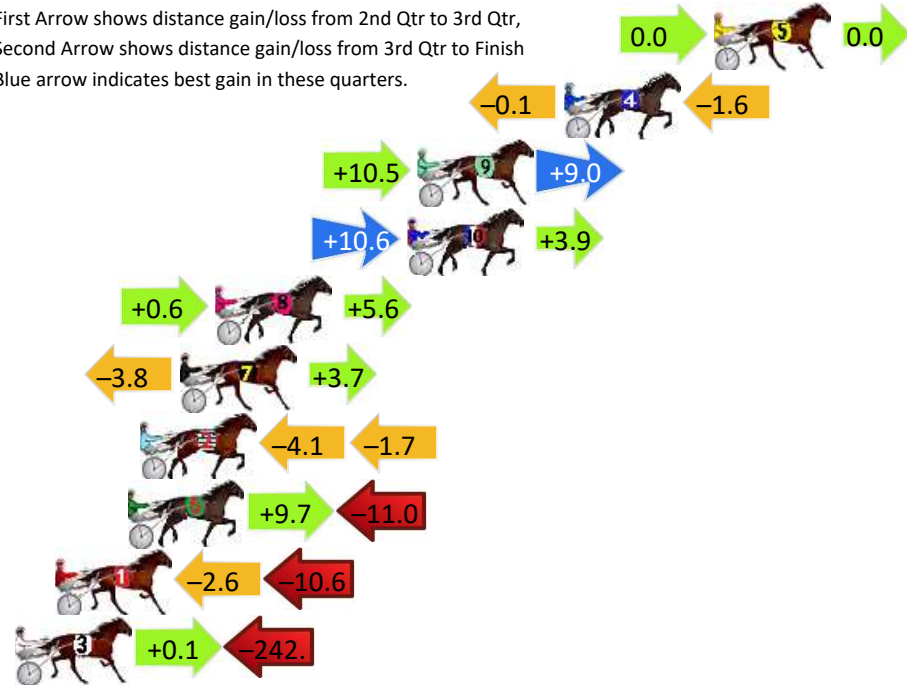

Finish Position and metres gained

First Arrow shows distance gain/loss from 2nd Qtr to 3rd Qtr,
Second Arrow shows distance gain/loss from 3rd Qtr to Finish
Blue arrow indicates best gain in these quarters.

Menangle Race 3 Distance 1609m

Saturday, 20 April 2024

Gross Time: 1:50.60 MileRate: 1:50.60 LeadTime: 0.00s First Qtr: 26.70s Second Qtr: 29.00s Third Qtr: 28.00s Fourth Qtr: 26.90s

DATA TABLE: 800 / 400 Posi's are position from leader and (how wide the horse was at that position)

No	Horse	Plc	Mar	800 Posi	400 Posi	Time	3rd Qtr	4th Qt
5	LAST TANGO IN HEAVEN	1	0.0m	0.0m (0)	0.0m (0)	1:50.60	28.00s	26.90s
4	TOTAL DIVA	2	6.0m	4.3m (0)	4.4m (0)	1:51.03	28.00s	27.03s
9	BOOM	3	11.9m	31.4m (1)	20.9m (2)	1:51.44	27.24s	26.32s
10	SIMPLY SAM	4	12.3m	26.8m (1)	16.2m (2)	1:51.47	27.24s	26.66s
8	SAHARA SIROCCO	5	20.0m	26.2m (0)	25.6m (2)	1:52.02	27.93s	26.57s
7	CHEVRON ART	6	21.4m	21.3m (0)	25.1m (1)	1:52.12	28.23s	26.70s
2	SURF ACE	7	23.0m	17.2m (0)	21.3m (1)	1:52.23	28.25s	27.08s
6	DOUBLE ENCOUNTER	8	23.5m	22.2m (1)	12.5m (1)	1:52.27	27.31s	27.71s
1	LOCHIEL	9	26.4m	13.2m (0)	15.8m (0)	1:52.47	28.16s	27.69s
3	WAVETHEBILL	10	251.3m	8.6m (0)	8.5m (0)	2:08.41	27.98s	44.13s