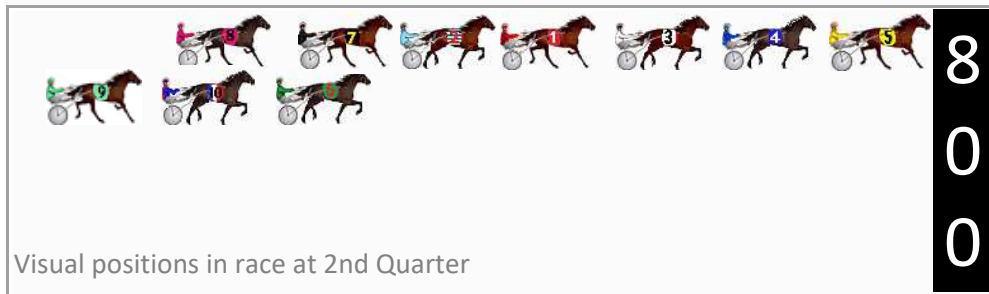

Finish Position and metres gained

First Arrow shows distance gain/loss from 2nd Qtr to 3rd Qtr,
Second Arrow shows distance gain/loss from 3rd Qtr to Finish
Blue arrow indicates best gain in these quarters.

Menangle Race 3 Distance 1609m

Saturday, 20 April 2024

Gross Time: 1:50.60 MileRate: 1:50.60 LeadTime: 0.00s First Qtr: 26.70s Second Qtr: 29.00s Third Qtr: 28.00s Fourth Qtr: 26.90s

DATA TABLE: 800 / 400 Posi's are position from leader and (how wide the horse was at that position)

No	Horse	Plc	Mar	800 Posi	400 Posi	Time	3rd Qtr	4th Qt
5	LAST TANGO IN HEAVEN	1	0.0m	0.0m (0)	0.0m (0)	1:50.60	28.00s	26.90s
4	TOTAL DIVA	2	6.0m	4.3m (0)	4.4m (0)	1:51.03	28.00s	27.03s
9	BOOM	3	11.9m	31.4m (1)	20.9m (2)	1:51.44	27.24s	26.32s
10	SIMPLY SAM	4	12.3m	26.8m (1)	16.2m (2)	1:51.47	27.24s	26.66s
8	SAHARA SIROCCO	5	20.0m	26.2m (0)	25.6m (2)	1:52.02	27.93s	26.57s
7	CHEVRON ART	6	21.4m	21.3m (0)	25.1m (1)	1:52.12	28.23s	26.70s
2	SURF ACE	7	23.0m	17.2m (0)	21.3m (1)	1:52.23	28.25s	27.08s
6	DOUBLE ENCOUNTER	8	23.5m	22.2m (1)	12.5m (1)	1:52.27	27.31s	27.71s
1	LOCHIEL	9	26.4m	13.2m (0)	15.8m (0)	1:52.47	28.16s	27.69s
3	WAVETHEBILL	10	251.3m	8.6m (0)	8.5m (0)	2:08.41	27.98s	44.13s