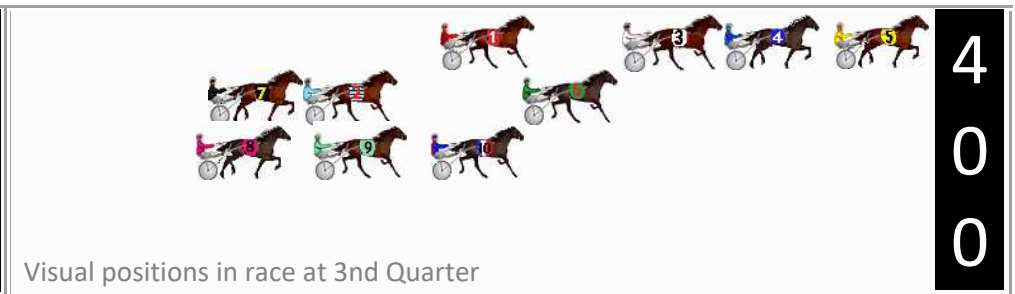

Finish Position and metres gained

First Arrow shows distance gain/loss from 2nd Qtr to 3rd Qtr,
Second Arrow shows distance gain/loss from 3rd Qtr to Finish
Blue arrow indicates best gain in these quarters.

Menangle Race 3 Distance 1609m

Saturday, 20 April 2024

Gross Time: 1:50.60 MileRate: 1:50.60 LeadTime: 0.00s First Qtr: 26.70s Second Qtr: 29.00s Third Qtr: 28.00s Fourth Qtr: 26.90s

DATA TABLE: 800 / 400 Posi's are position from leader and (how wide the horse was at that position)

No	Horse	Plc	Mar	800 Posi	400 Posi	Time	3rd Qtr	4th Qt
5	LAST TANGO IN HEAVEN	1	0.0m	0.0m (0)	0.0m (0)	1:50.60	28.00s	26.90s
4	TOTAL DIVA	2	6.0m	4.3m (0)	4.4m (0)	1:51.03	28.00s	27.03s
9	BOOM	3	11.9m	31.4m (1)	20.9m (2)	1:51.44	27.24s	26.32s
10	SIMPLY SAM	4	12.3m	26.8m (1)	16.2m (2)	1:51.47	27.24s	26.66s
8	SAHARA SIROCCO	5	20.0m	26.2m (0)	25.6m (2)	1:52.02	27.93s	26.57s
7	CHEVRON ART	6	21.4m	21.3m (0)	25.1m (1)	1:52.12	28.23s	26.70s
2	SURF ACE	7	23.0m	17.2m (0)	21.3m (1)	1:52.23	28.25s	27.08s
6	DOUBLE ENCOUNTER	8	23.5m	22.2m (1)	12.5m (1)	1:52.27	27.31s	27.71s
1	LOCHIEL	9	26.4m	13.2m (0)	15.8m (0)	1:52.47	28.16s	27.69s
3	WAVETHEBILL	10	251.3m	8.6m (0)	8.5m (0)	2:08.41	27.98s	44.13s