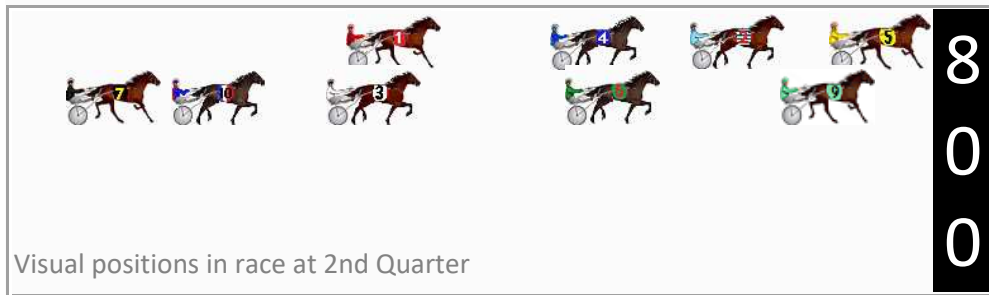

## Finish Position and metres gained

First Arrow shows distance gain/loss from 2nd Qtr to 3rd Qtr,  
Second Arrow shows distance gain/loss from 3rd Qtr to Finish  
Blue arrow indicates best gain in these quarters.