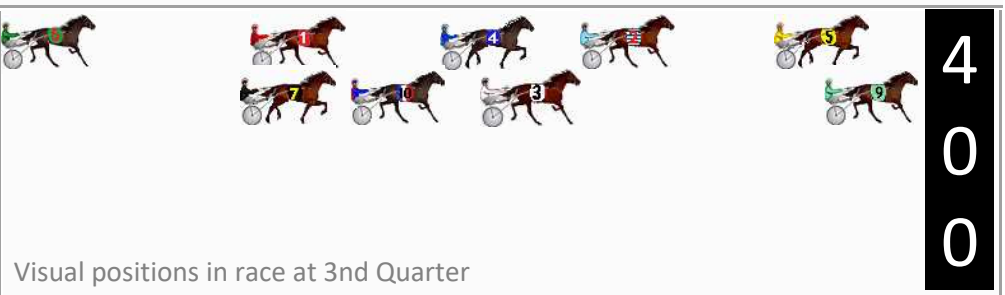

## Finish Position and metres gained

First Arrow shows distance gain/loss from 2nd Qtr to 3rd Qtr,  
Second Arrow shows distance gain/loss from 3rd Qtr to Finish  
Blue arrow indicates best gain in these quarters.