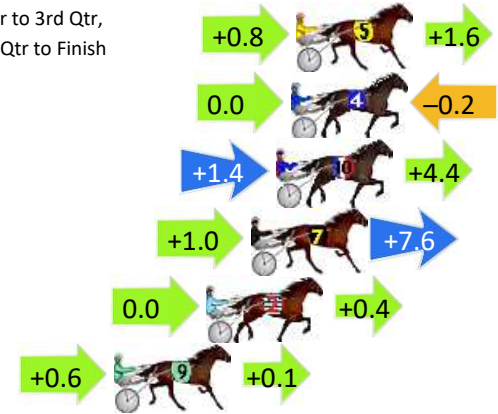

## Finish Position and metres gained

First Arrow shows distance gain/loss from 2nd Qtr to 3rd Qtr,  
Second Arrow shows distance gain/loss from 3rd Qtr to Finish  
Blue arrow indicates best gain in these quarters.

# Goulburn Race 6 Distance 1710m

Sunday, 21 April 2024

Gross Time: 2:04.60 MileRate: 1:57.20 LeadTime: 6.60s First Qtr: 30.60s Second Qtr: 31.50s Third Qtr: 28.30s Fourth Qtr: 27.60s

DATA TABLE: 800 / 400 Posi's are position from leader and (how wide the horse was at that position)

## Finish Position and metres gained

First Arrow shows distance gain/loss from 2nd Qtr to 3rd Qtr, Second Arrow shows distance gain/loss from 3rd Qtr to Finish. Blue arrow indicates best gain in these quarters.