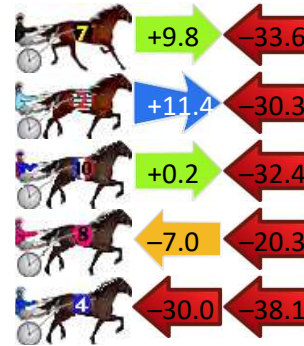

## Finish Position and metres gained

First Arrow shows distance gain/loss from 2nd Qtr to 3rd Qtr,  
Second Arrow shows distance gain/loss from 3rd Qtr to Finish  
Blue arrow indicates best gain in these quarters.

Visual positions in race at 2nd Quarter

Visual positions in race at 3rd Quarter

No	Horse	Plc	Mar	800 Posi	400 Posi	Time	3rd Qtr	4th Qt
3	PEACE OF HEAVEN	1	0.0m	0.0m (0)	0.0m (0)	2:08.10	29.10s	28.30s
9	SAPPHIRESNDIAMONDS	2	1.4m	4.0m (0)	4.0m (0)	2:08.20	29.10s	28.12s
6	ALLNIGHT DANCER	3	3.7m	12.2m (0)	8.0m (2)	2:08.38	28.80s	28.00s
1	ALLANEE	4	8.5m	8.2m (0)	8.4m (0)	2:08.73	29.11s	28.31s
7	WHISKEY ROYALE	5	35.4m	11.6m (1)	1.8m (1)	2:10.73	28.43s	30.66s
2	DOUBLE SAID	6	36.7m	17.8m (1)	6.4m (1)	2:10.83	28.32s	30.43s
10	ZINSSAR	7	48.4m	16.2m (0)	16.0m (0)	2:11.70	29.12s	30.58s
8	JANELLE MAY	8	55.3m	28.0m (0)	35.0m (0)	2:12.21	29.62s	29.73s
4	THE MAYNE MARA	9	138.1m	70.0m (0)	100.0m (0)	2:18.37	31.28s	30.98s