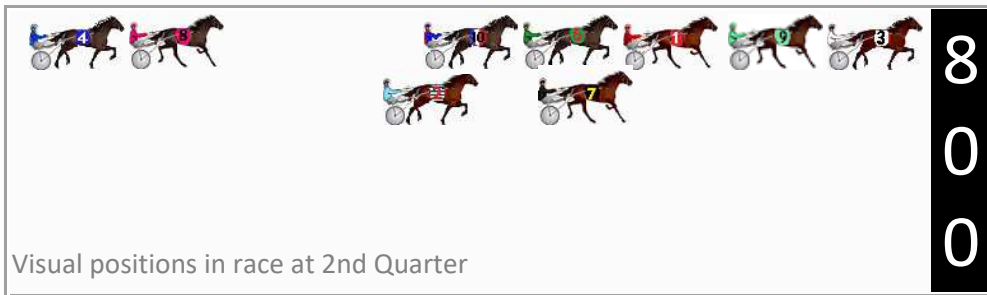

## Finish Position and metres gained

First Arrow shows distance gain/loss from 2nd Qtr to 3rd Qtr,  
Second Arrow shows distance gain/loss from 3rd Qtr to Finish  
Blue arrow indicates best gain in these quarters.

Visual positions in race at 2nd Quarter

Visual positions in race at 3rd Quarter

No	Horse	Plc	Mar	800 Posi	400 Posi	Time	3rd Qtr	4th Qt
3	PEACE OF HEAVEN	1	0.0m	0.0m (0)	0.0m (0)	2:08.10	29.10s	28.30s
9	SAPPHIRESNDIAMONDS	2	1.4m	4.0m (0)	4.0m (0)	2:08.20	29.10s	28.12s
6	ALLNIGHT DANCER	3	3.7m	12.2m (0)	8.0m (2)	2:08.38	28.80s	28.00s
1	ALLANEE	4	8.5m	8.2m (0)	8.4m (0)	2:08.73	29.11s	28.31s
7	WHISKEY ROYALE	5	35.4m	11.6m (1)	1.8m (1)	2:10.73	28.43s	30.66s
2	DOUBLE SAID	6	36.7m	17.8m (1)	6.4m (1)	2:10.83	28.32s	30.43s
10	ZINSSAR	7	48.4m	16.2m (0)	16.0m (0)	2:11.70	29.12s	30.58s
8	JANELLE MAY	8	55.3m	28.0m (0)	35.0m (0)	2:12.21	29.62s	29.73s
4	THE MAYNE MARA	9	138.1m	70.0m (0)	100.0m (0)	2:18.37	31.28s	30.98s