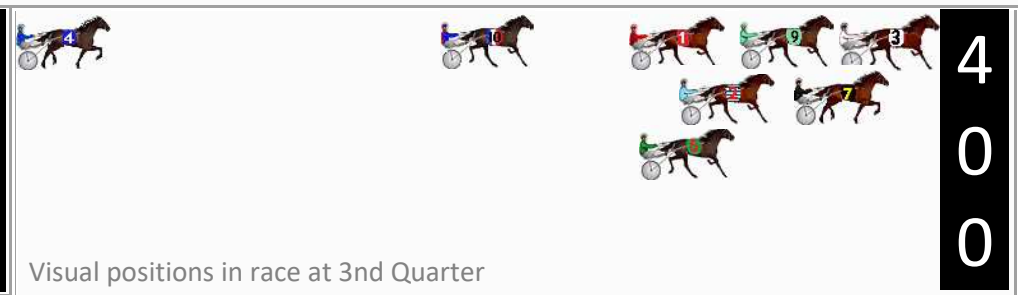

## Finish Position and metres gained

First Arrow shows distance gain/loss from 2nd Qtr to 3rd Qtr,  
Second Arrow shows distance gain/loss from 3rd Qtr to Finish  
Blue arrow indicates best gain in these quarters.

Visual positions in race at 2nd Quarter

Visual positions in race at 3rd Quarter

No	Horse	Plc	Mar	800 Posi	400 Posi	Time	3rd Qtr	4th Qt
3	PEACE OF HEAVEN	1	0.0m	0.0m (0)	0.0m (0)	2:08.10	29.10s	28.30s
9	SAPPHIRESNDIAMONDS	2	1.4m	4.0m (0)	4.0m (0)	2:08.20	29.10s	28.12s
6	ALLNIGHT DANCER	3	3.7m	12.2m (0)	8.0m (2)	2:08.38	28.80s	28.00s
1	ALLANEE	4	8.5m	8.2m (0)	8.4m (0)	2:08.73	29.11s	28.31s
7	WHISKEY ROYALE	5	35.4m	11.6m (1)	1.8m (1)	2:10.73	28.43s	30.66s
2	DOUBLE SAID	6	36.7m	17.8m (1)	6.4m (1)	2:10.83	28.32s	30.43s
10	ZINSSAR	7	48.4m	16.2m (0)	16.0m (0)	2:11.70	29.12s	30.58s
8	JANELLE MAY	8	55.3m	28.0m (0)	35.0m (0)	2:12.21	29.62s	29.73s
4	THE MAYNE MARA	9	138.1m	70.0m (0)	100.0m (0)	2:18.37	31.28s	30.98s