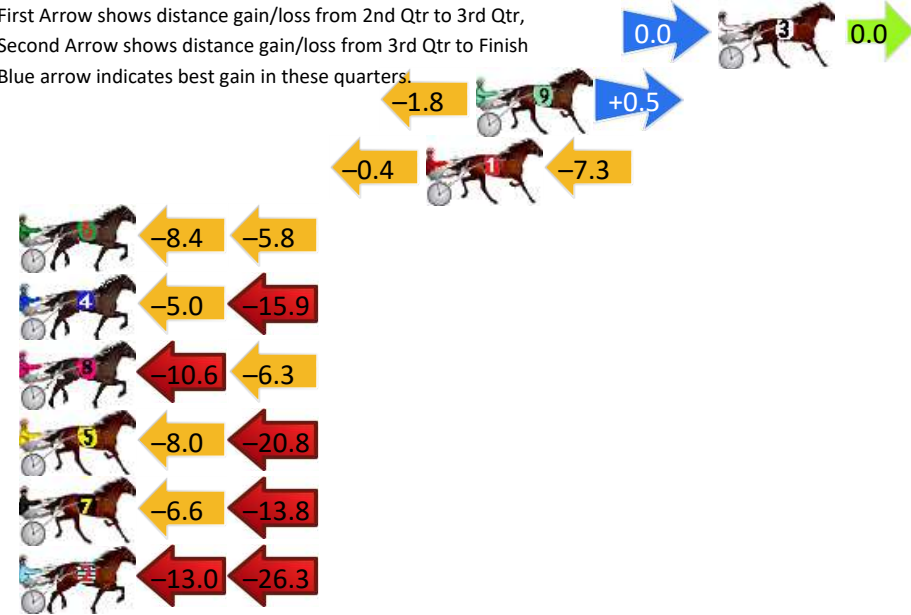

## Finish Position and metres gained

First Arrow shows distance gain/loss from 2nd Qtr to 3rd Qtr, Second Arrow shows distance gain/loss from 3rd Qtr to Finish  
Blue arrow indicates best gain in these quarters.

# Goulburn Race 3 Distance 1710m

Sunday, 21 April 2024

Gross Time: 2:01.20 MileRate: 1:54.00 LeadTime: 6.70s First Qtr: 29.50s Second Qtr: 29.30s Third Qtr: 27.40s Fourth Qtr: 28.30s

DATA TABLE: 800 / 400 Posi's are position from leader and (how wide the horse was at that position)

## Finish Position and metres gained

First Arrow shows distance gain/loss from 2nd Qtr to 3rd Qtr, Second Arrow shows distance gain/loss from 3rd Qtr to Finish  
Blue arrow indicates best gain in these quarters