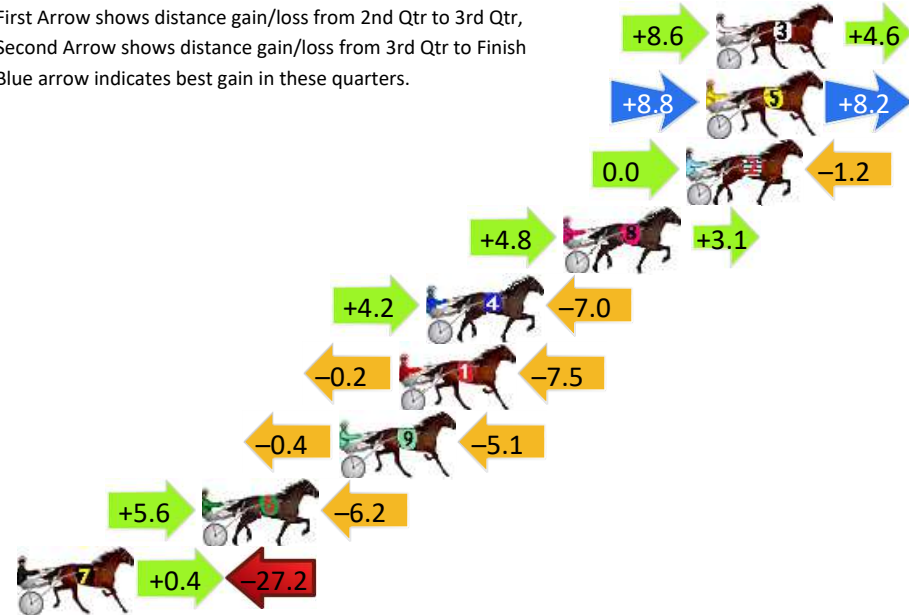

## Finish Position and metres gained

First Arrow shows distance gain/loss from 2nd Qtr to 3rd Qtr, Second Arrow shows distance gain/loss from 3rd Qtr to Finish  
Blue arrow indicates best gain in these quarters

800

Visual positions in race at 2nd Quarter

400

Visual positions in race at 3rd Quarter

# Goulburn Race 4 Distance 1710m

Sunday, 21 April 2024

Gross Time: 2:03.80 MileRate: 1:56.50 LeadTime: 6.70s First Qtr: 29.70s Second Qtr: 29.00s Third Qtr: 28.00s Fourth Qtr: 30.40s

DATA TABLE: 800 / 400 Posi's are position from leader and (how wide the horse was at that position)

## Finish Position and metres gained

First Arrow shows distance gain/loss from 2nd Qtr to 3rd Qtr, Second Arrow shows distance gain/loss from 3rd Qtr to Finish  
Blue arrow indicates best gain in these quarters.