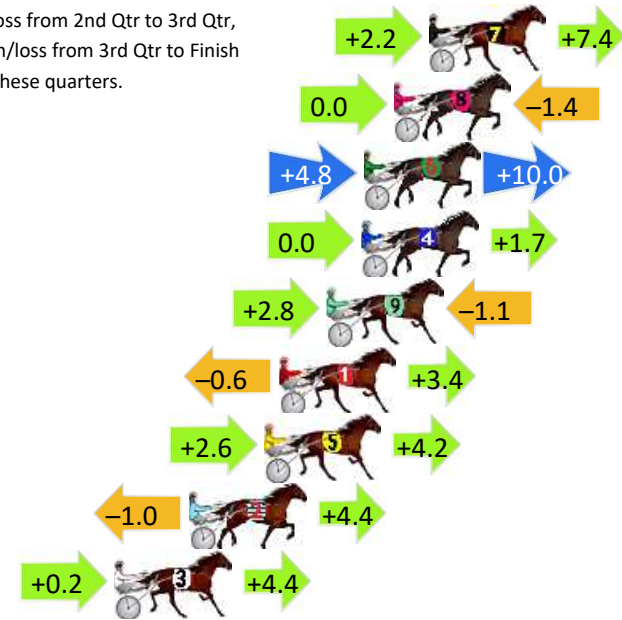

## Finish Position and metres gained

First Arrow shows distance gain/loss from 2nd Qtr to 3rd Qtr, Second Arrow shows distance gain/loss from 3rd Qtr to Finish  
Blue arrow indicates best gain in these quarters.

800

Visual positions in race at 2nd Quarter

400

Visual positions in race at 3rd Quarter

# Goulburn Race 8 Distance 1710m

Sunday, 21 April 2024

Gross Time: 2:05.20 MileRate: 1:57.80 LeadTime: 6.60s First Qtr: 30.80s Second Qtr: 31.70s Third Qtr: 28.20s Fourth Qtr: 27.90s

DATA TABLE: 800 / 400 Posi's are position from leader and (how wide the horse was at that position)