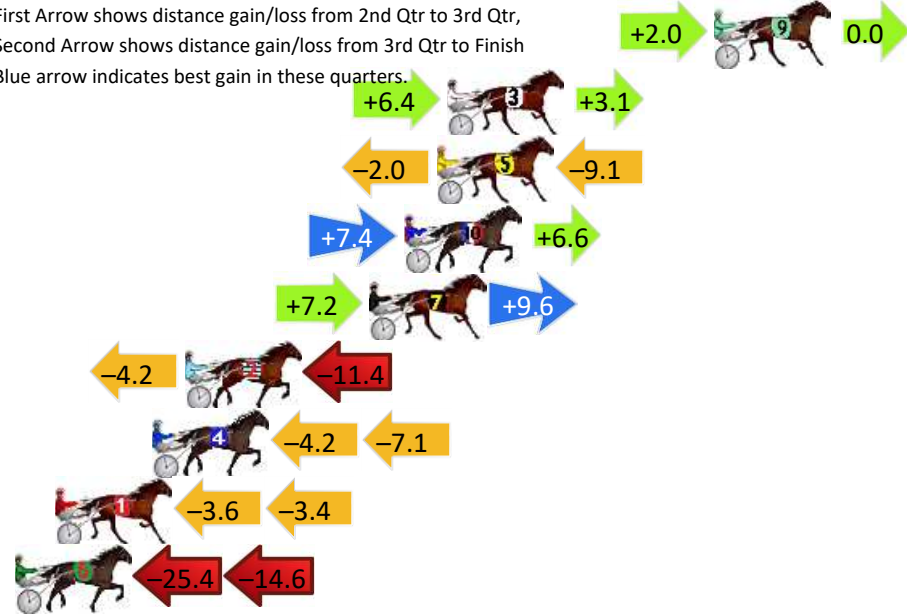

# Goulburn Race 1 Distance 1710m

Sunday, 21 April 2024

Gross Time: 2:07.70 MileRate: 2:00.10 LeadTime: 7.10s First Qtr: 32.70s Second Qtr: 29.60s Third Qtr: 28.40s Fourth Qtr: 29.90s

DATA TABLE: 800 / 400 Posi's are position from leader and (how wide the horse was at that position)

## Finish Position and metres gained

First Arrow shows distance gain/loss from 2nd Qtr to 3rd Qtr,  
Second Arrow shows distance gain/loss from 3rd Qtr to Finish  
Blue arrow indicates best gain in these quarters.