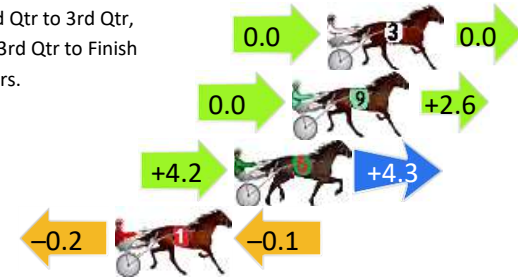

## Finish Position and metres gained

First Arrow shows distance gain/loss from 2nd Qtr to 3rd Qtr,  
Second Arrow shows distance gain/loss from 3rd Qtr to Finish  
Blue arrow indicates best gain in these quarters.

Visual positions in race at 2nd Quarter

Visual positions in race at 3rd Quarter