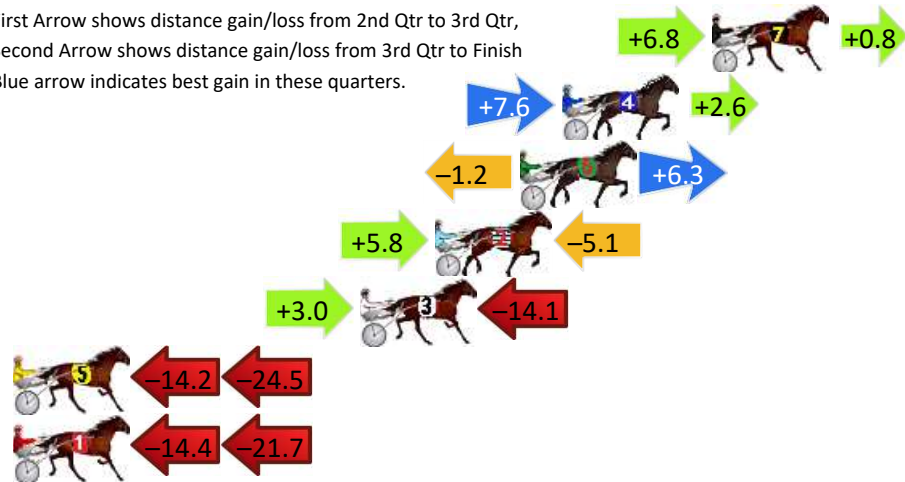

## Finish Position and metres gained

First Arrow shows distance gain/loss from 2nd Qtr to 3rd Qtr,  
Second Arrow shows distance gain/loss from 3rd Qtr to Finish  
Blue arrow indicates best gain in these quarters.

800

Visual positions in race at 2nd Quarter

400

Visual positions in race at 3rd Quarter

# Goulburn Race 5 Distance 2240m

Sunday, 21 April 2024

Gross Time: 2:39.90 MileRate: 1:54.90 LeadTime: 43.80s First Qtr: 31.50s Second Qtr: 29.30s Third Qtr: 26.80s Fourth Qtr: 28.50s

DATA TABLE: 800 / 400 Posi's are position from leader and (how wide the horse was at that position)