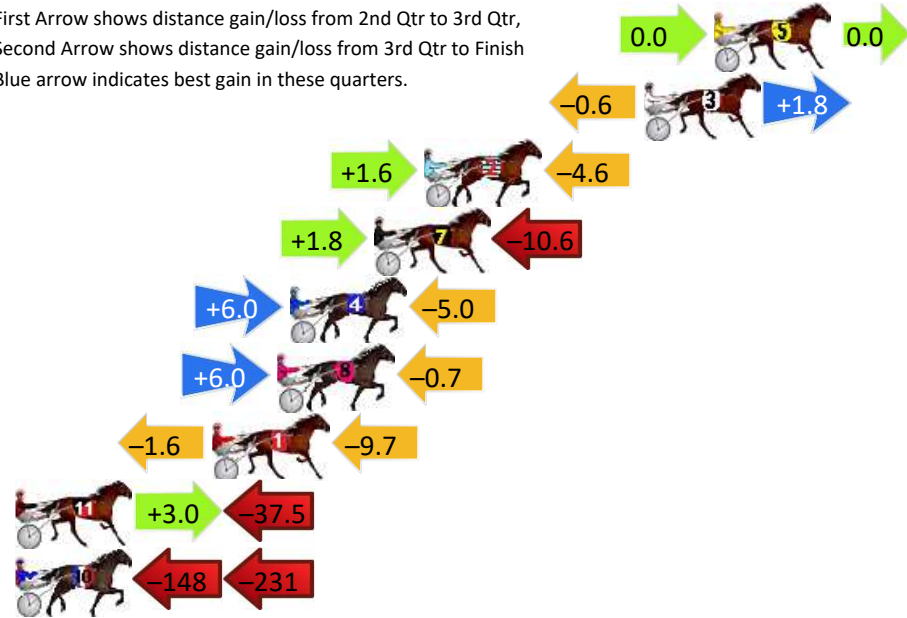

Goulburn Race 7 Distance 2240m

Sunday, 21 April 2024

Gross Time: 2:42.10 MileRate: 1:56.40 LeadTime: 45.30s First Qtr: 32.20s Second Qtr: 29.10s Third Qtr: 27.30s Fourth Qtr: 28.20s

DATA TABLE: 800 / 400 Posi's are position from leader and (how wide the horse was at that position)

No	Horse	Plc	Mar	800 Posi	400 Posi	Time	3rd Qtr	4th Qt
5	ITZMINEONTHELINE	1	0.0m	0.0m (0)	0.0m (0)	2:42.10	27.30s	28.20s
3	ROYAL CRUISER	2	2.8m	4.0m (0)	4.6m (0)	2:42.31	27.34s	28.07s
2	MINOS	3	11.6m	8.6m (1)	7.0m (1)	2:42.96	27.18s	28.52s
7	MILLWOOD BLISS	4	13.6m	4.8m (1)	3.0m (1)	2:43.11	27.16s	28.94s
4	RAGING SEA	5	17.0m	18.0m (1)	12.0m (1)	2:43.36	26.88s	28.55s
8	BAXTER RED	6	17.5m	22.8m (0)	16.8m (1)	2:43.40	26.89s	28.25s
1	SELSEY BILL	7	20.1m	8.8m (0)	10.4m (0)	2:43.59	27.40s	28.88s
11	CARLO GAMBINO	8	56.9m	22.4m (1)	19.4m (2)	2:46.32	27.05s	30.83s
10	RYANS GANGSTER	9	390.7m	12.8m (0)	160.0m (0)	3:11.05	37.20s	44.37s

Finish Position and metres gained

First Arrow shows distance gain/loss from 2nd Qtr to 3rd Qtr, Second Arrow shows distance gain/loss from 3rd Qtr to Finish
Blue arrow indicates best gain in these quarters.

800

Visual positions in race at 2nd Quarter