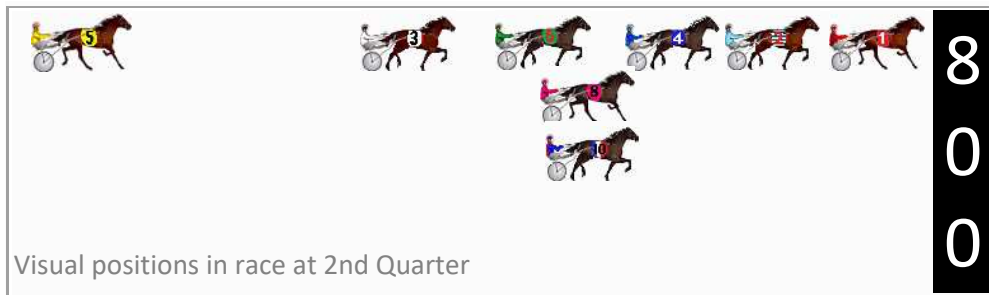

Finish Position and metres gained

First Arrow shows distance gain/loss from 2nd Qtr to 3rd Qtr, Second Arrow shows distance gain/loss from 3rd Qtr to Finish
Blue arrow indicates best gain in these quarters.

8
0
0

Visual positions in race at 2nd Quarter

4
0
0

Visual positions in race at 3rd Quarter

Newcastle Race 2 Distance 1609m

Monday, 22 April 2024

Gross Time: 1:59.80 MileRate: 1:59.80 LeadTime: 0.00s First Qtr: 28.30s Second Qtr: 31.20s Third Qtr: 29.70s Fourth Qtr: 30.60s

DATA TABLE: 800 / 400 Posi's are position from leader and (how wide the horse was at that position)

No	Horse	Plc	Mar	800 Posi	400 Posi	Time	3rd Qtr	4th Qt
10	LETTUCE GO MIKI	1	0.0m	11.4m (2)	6.4m (1)	1:59.80	29.33s	30.11s
1	REVELATION	2	1.4m	0.0m (0)	0.0m (0)	1:59.91	29.70s	30.71s
3	OUR LUCILLE	3	20.1m	18.8m (0)	18.4m (2)	2:01.41	29.67s	30.73s
6	CRUZNFRAKIE	4	21.6m	13.4m (0)	18.2m (0)	2:01.53	30.06s	30.86s
4	AUTHENTIC	5	32.5m	8.2m (0)	14.0m (0)	2:02.40	30.11s	32.01s
8	EYES BEEN PATIENT	6	36.0m	11.6m (1)	20.2m (1)	2:02.68	30.33s	31.80s
2	THE WAY SHE IS	7	41.7m	4.2m (0)	10.2m (0)	2:03.14	30.11s	33.00s
5	ULTIMATE DESTINY	8	77.0m	50.0m (0)	60.0m (0)	2:05.97	30.43s	31.89s