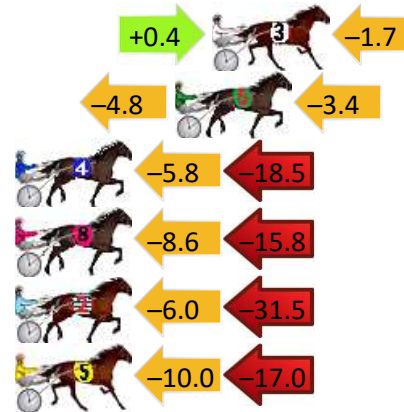

Finish Position and metres gained

First Arrow shows distance gain/loss from 2nd Qtr to 3rd Qtr, Second Arrow shows distance gain/loss from 3rd Qtr to Finish
Blue arrow indicates best gain in these quarters.

8
0
0

Visual positions in race at 2nd Quarter

4
0
0

Visual positions in race at 3rd Quarter

Newcastle Race 2 Distance 1609m

Monday, 22 April 2024

Gross Time: 1:59.80 MileRate: 1:59.80 LeadTime: 0.00s First Qtr: 28.30s Second Qtr: 31.20s Third Qtr: 29.70s Fourth Qtr: 30.60s

DATA TABLE: 800 / 400 Posi's are position from leader and (how wide the horse was at that position)

No	Horse	Plc	Mar	800 Posi	400 Posi	Time	3rd Qtr	4th Qt
10	LETTUCE GO MIKI	1	0.0m	11.4m (2)	6.4m (1)	1:59.80	29.33s	30.11s
1	REVELATION	2	1.4m	0.0m (0)	0.0m (0)	1:59.91	29.70s	30.71s
3	OUR LUCILLE	3	20.1m	18.8m (0)	18.4m (2)	2:01.41	29.67s	30.73s
6	CRUZNFRAKIE	4	21.6m	13.4m (0)	18.2m (0)	2:01.53	30.06s	30.86s
4	AUTHENTIC	5	32.5m	8.2m (0)	14.0m (0)	2:02.40	30.11s	32.01s
8	EYES BEEN PATIENT	6	36.0m	11.6m (1)	20.2m (1)	2:02.68	30.33s	31.80s
2	THE WAY SHE IS	7	41.7m	4.2m (0)	10.2m (0)	2:03.14	30.11s	33.00s
5	ULTIMATE DESTINY	8	77.0m	50.0m (0)	60.0m (0)	2:05.97	30.43s	31.89s