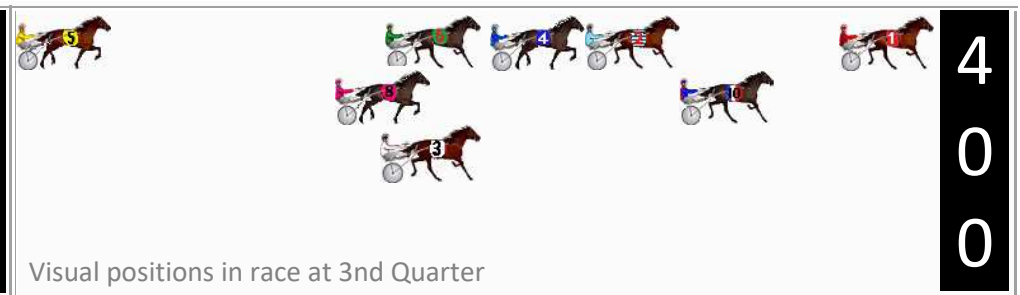

Finish Position and metres gained

First Arrow shows distance gain/loss from 2nd Qtr to 3rd Qtr, Second Arrow shows distance gain/loss from 3rd Qtr to Finish
Blue arrow indicates best gain in these quarters.

DATA TABLE: 800 / 400 Posi's are position from leader and (how wide the horse was at that position)

No	Horse	Plc	Mar	800 Posi	400 Posi	Time	3rd Qtr	4th Qt
10	LETTUCE GO MIKI	1	0.0m	11.4m (2)	6.4m (1)	1:59.80	29.33s	30.11s
1	REVELATION	2	1.4m	0.0m (0)	0.0m (0)	1:59.91	29.70s	30.71s
3	OUR LUCILLE	3	20.1m	18.8m (0)	18.4m (2)	2:01.41	29.67s	30.73s
6	CRUZNFRAKIE	4	21.6m	13.4m (0)	18.2m (0)	2:01.53	30.06s	30.86s
4	AUTHENTIC	5	32.5m	8.2m (0)	14.0m (0)	2:02.40	30.11s	32.01s
8	EYES BEEN PATIENT	6	36.0m	11.6m (1)	20.2m (1)	2:02.68	30.33s	31.80s
2	THE WAY SHE IS	7	41.7m	4.2m (0)	10.2m (0)	2:03.14	30.11s	33.00s
5	ULTIMATE DESTINY	8	77.0m	50.0m (0)	60.0m (0)	2:05.97	30.43s	31.89s