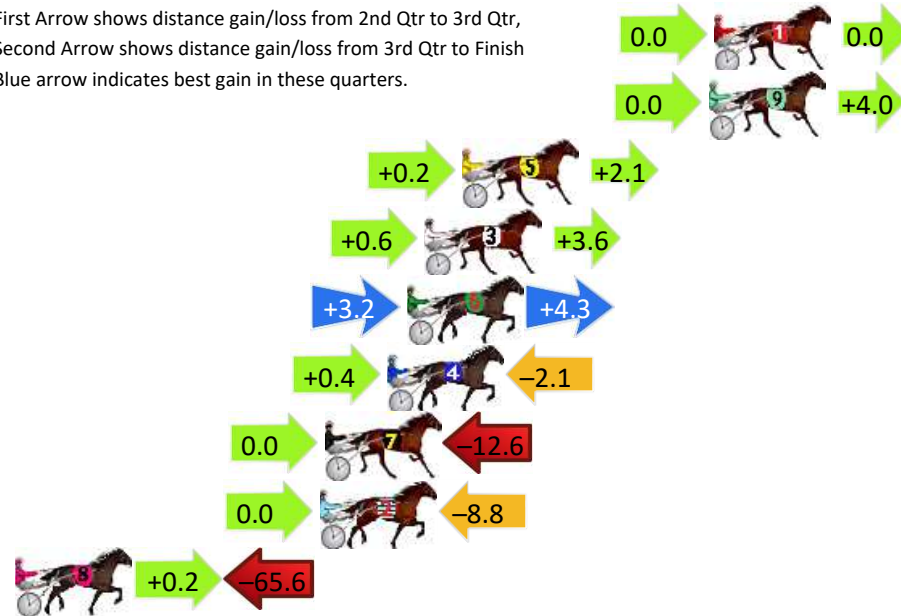

Newcastle Race 7 Distance 1609m

Monday, 22 April 2024

Gross Time: 1:56.30 MileRate: 1:56.30 LeadTime: 0.00s First Qtr: 28.70s Second Qtr: 31.00s Third Qtr: 28.70s Fourth Qtr: 28.00s

DATA TABLE: 800 / 400 Posi's are position from leader and (how wide the horse was at that position)

NoHorse	Plc	Mar	800 Posi	400 Posi	Time	3rd Qtr	4th Qt
1 COLBY	1	0.0m	0.0m (0)	0.0m (0)	1:56.30	28.70s	28.00s
9 NEXT TO ME	2	0.2m	4.2m (0)	4.2m (0)	1:56.31	28.70s	27.72s
5 QUEEN TREACHERIE	3	10.1m	12.4m (0)	12.2m (0)	1:57.04	28.68s	27.85s
3 OUR IDEAL DREAM	4	11.6m	15.8m (1)	15.2m (1)	1:57.15	28.65s	27.75s
6 WAYOUTWEST	5	12.3m	19.8m (1)	16.6m (0)	1:57.21	28.47s	27.70s
4 MCCRIKEY	6	13.1m	11.4m (1)	11.0m (1)	1:57.26	28.67s	28.15s
7 ABSTRACT ART	7	15.6m	3.0m (1)	3.0m (1)	1:57.45	28.71s	28.88s
2 BEANCOUNTER	8	15.8m	7.0m (1)	7.0m (1)	1:57.46	28.71s	28.61s
8 ABDICATE	9	73.8m	8.4m (0)	8.2m (0)	2:01.73	28.74s	32.57s

Finish Position and metres gained

First Arrow shows distance gain/loss from 2nd Qtr to 3rd Qtr, Second Arrow shows distance gain/loss from 3rd Qtr to Finish
Blue arrow indicates best gain in these quarters.

800

Visual positions in race at 2nd Quarter