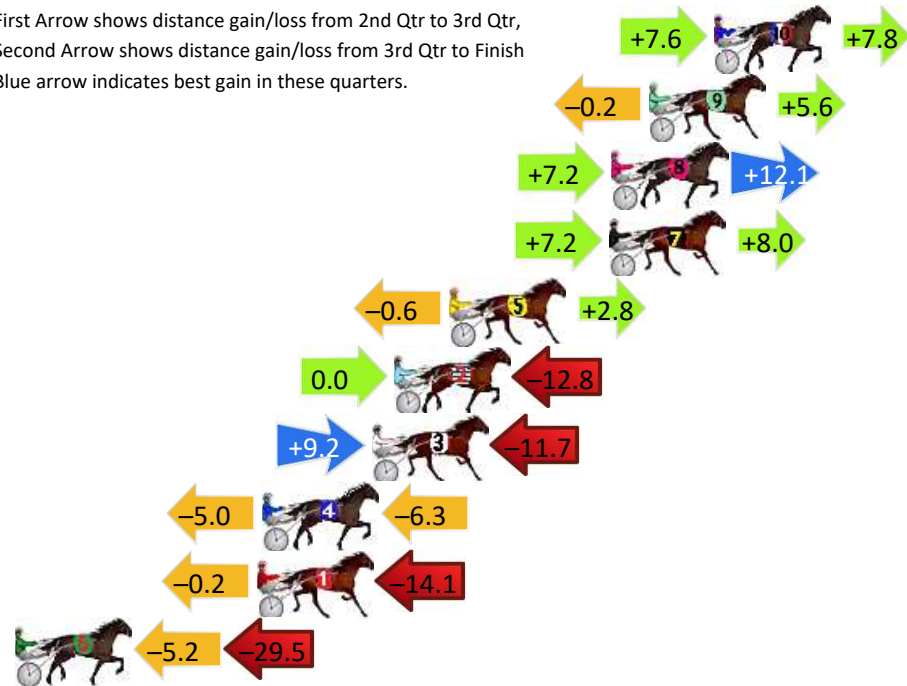

Finish Position and metres gained

First Arrow shows distance gain/loss from 2nd Qtr to 3rd Qtr, Second Arrow shows distance gain/loss from 3rd Qtr to Finish
Blue arrow indicates best gain in these quarters.

Newcastle Race 3 Distance 1609m

Monday, 22 April 2024

Gross Time: 1:57.60 MileRate: 1:57.60 LeadTime: 0.00s First Qtr: 28.00s Second Qtr: 30.70s Third Qtr: 28.80s Fourth Qtr: 30.10s

DATA TABLE: 800 / 400 Posi's are position from leader and (how wide the horse was at that position)