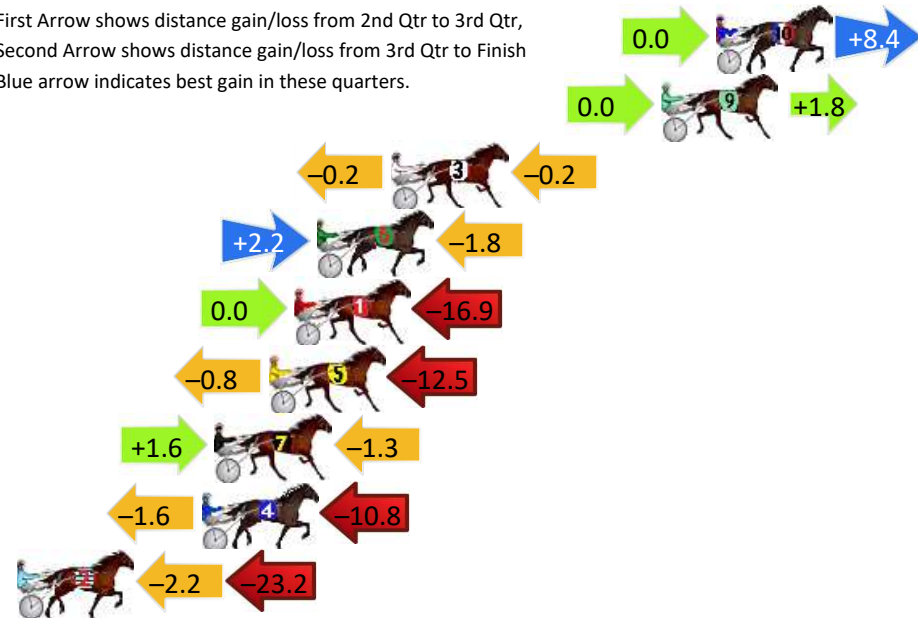

Finish Position and metres gained

First Arrow shows distance gain/loss from 2nd Qtr to 3rd Qtr, Second Arrow shows distance gain/loss from 3rd Qtr to Finish
Blue arrow indicates best gain in these quarters.

800

Visual positions in race at 2nd Quarter

400

Visual positions in race at 3rd Quarter

Newcastle Race 4 Distance 2030m

Monday, 22 April 2024

Gross Time: 2:32.10 MileRate: 2:00.60 LeadTime: 31.20s First Qtr: 31.20s Second Qtr: 31.10s Third Qtr: 29.20s Fourth Qtr: 29.40s

DATA TABLE: 800 / 400 Posi's are position from leader and (how wide the horse was at that position)

No	Horse	Plc	Mar	800 Posi	400 Posi	Time	3rd Qtr	4th Qt
10	NEVER KNOW BLAZE	1	0.0m	8.4m (0)	8.4m (0)	2:32.10	29.20s	28.79s
9	BRING YOUR BEST	2	2.2m	4.0m (0)	4.0m (0)	2:32.27	29.20s	29.27s
3	JIMMY BLING	3	13.0m	12.6m (0)	12.8m (0)	2:33.10	29.21s	29.41s
6	SALLY BIGTIME	4	16.0m	16.4m (1)	14.2m (2)	2:33.33	29.04s	29.53s
1	DRAKAINA	5	16.9m	0.0m (0)	0.0m (0)	2:33.40	29.20s	30.64s
5	CAROLSDIAMOND	6	17.9m	4.6m (1)	5.4m (1)	2:33.48	29.26s	30.31s
7	MADAMS PEARL	7	20.1m	20.4m (1)	18.8m (2)	2:33.65	29.08s	29.50s
4	GOTTADOBETTOR	8	20.6m	8.2m (1)	9.8m (1)	2:33.69	29.31s	30.19s
2	COOINDALAI	9	37.4m	12.0m (1)	14.2m (1)	2:34.98	29.35s	31.10s

Finish Position and metres gained

First Arrow shows distance gain/loss from 2nd Qtr to 3rd Qtr, Second Arrow shows distance gain/loss from 3rd Qtr to Finish. Blue arrow indicates best gain in these quarters.