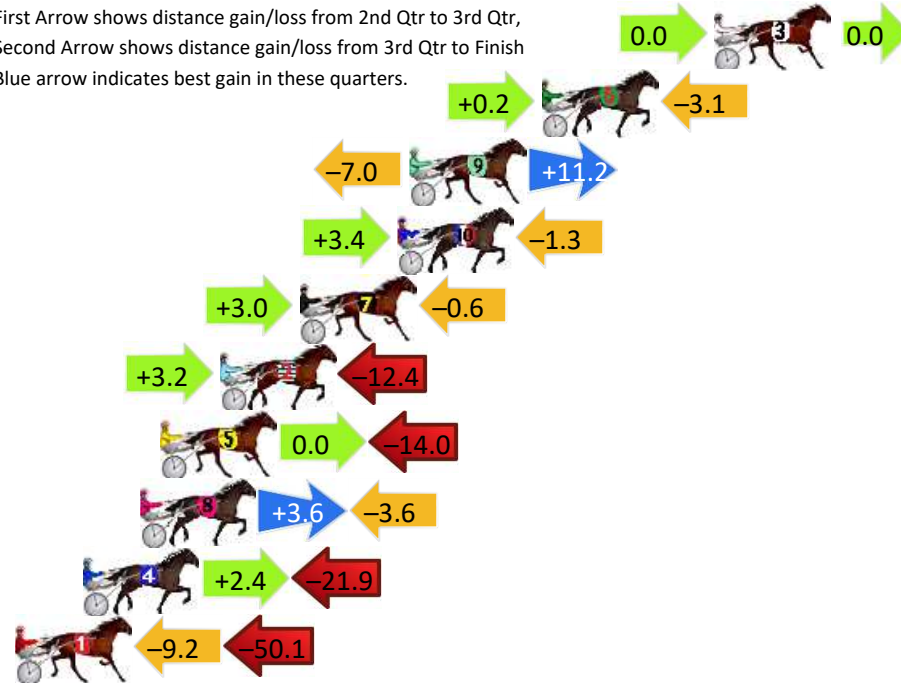

Newcastle Race 1 Distance 1609m

Monday, 22 April 2024

Gross Time: 1:57.60 MileRate: 1:57.60 LeadTime: 0.00s First Qtr: 27.60s Second Qtr: 31.50s Third Qtr: 28.80s Fourth Qtr: 29.70s

DATA TABLE: 800 / 400 Posi's are position from leader and (how wide the horse was at that position)

No	Horse	Plc	Mar	800 Posi	400 Posi	Time	3rd Qtr	4th Qt
3	NOTMUCHUPTOP	1	0.0m	0.0m (0)	0.0m (0)	1:57.60	28.80s	29.70s
6	LONGNWINDINGROAD	2	6.9m	4.0m (0)	3.8m (0)	1:58.14	28.78s	29.93s
9	THE DUDE	3	12.2m	16.4m (0)	23.4m (2)	1:58.55	29.32s	28.87s
10	ROBYN TAYLOR	4	12.7m	14.8m (1)	11.4m (1)	1:58.59	28.55s	29.80s
7	WHEREISHE	5	16.6m	19.0m (1)	16.0m (2)	1:58.89	28.58s	29.74s
2	NOWORRIES	6	19.8m	10.6m (1)	7.4m (1)	1:59.14	28.55s	30.62s
5	SPIKEY BOY	7	22.2m	8.2m (0)	8.2m (0)	1:59.33	28.78s	30.73s
8	IM FREYJA	8	23.0m	23.0m (1)	19.4m (1)	1:59.39	28.53s	29.97s
4	WAITING FOR LOVE	9	25.3m	5.8m (1)	3.4m (1)	1:59.57	28.60s	31.32s
1	NAUGHTYINHEAVEN	10	71.5m	12.2m (0)	21.4m (0)	2:03.17	29.41s	33.40s

Finish Position and metres gained

First Arrow shows distance gain/loss from 2nd Qtr to 3rd Qtr, Second Arrow shows distance gain/loss from 3rd Qtr to Finish
Blue arrow indicates best gain in these quarters.