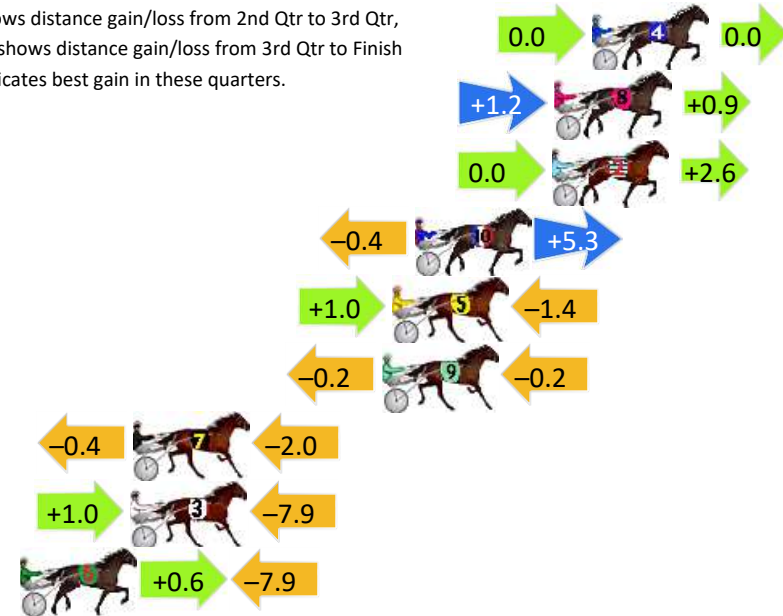

Finish Position and metres gained

First Arrow shows distance gain/loss from 2nd Qtr to 3rd Qtr, Second Arrow shows distance gain/loss from 3rd Qtr to Finish Blue arrow indicates best gain in these quarters.

800

Visual positions in race at 2nd Quarter

400

Visual positions in race at 3rd Quarter

Newcastle Race 6 Distance 1609m

Monday, 22 April 2024

Gross Time: 2:02.60 MileRate: 2:02.60 LeadTime: 0.00s First Qtr: 28.40s Second Qtr: 34.10s Third Qtr: 31.80s Fourth Qtr: 28.30s

DATA TABLE: 800 / 400 Posi's are position from leader and (how wide the horse was at that position)

No	Horse	Plc	Mar	800 Posi	400 Posi	Time	3rd Qtr	4th Qt
4	MAGIC SHOOS	1	0.0m	0.0m (0)	0.0m (0)	2:02.60	31.80s	28.30s
8	IDEAL MONDO	2	1.5m	3.6m (1)	2.4m (1)	2:02.71	31.71s	28.24s
2	HOT JIVING	3	1.6m	4.2m (0)	4.2m (0)	2:02.72	31.79s	28.12s
10	WOTNOW SWANEE	4	7.1m	12.0m (0)	12.4m (0)	2:03.13	31.81s	27.93s
5	GLITTER STRIP	5	8.0m	7.6m (1)	6.6m (1)	2:03.19	31.73s	28.40s
9	JUST WON MORE	6	8.4m	8.0m (0)	8.2m (0)	2:03.22	31.82s	28.31s
7	MY ULTIMATE MAJOR	7	18.4m	16.0m (0)	16.4m (0)	2:03.97	31.84s	28.44s
3	NIGHTWATCH STAR	8	18.5m	11.6m (1)	10.6m (1)	2:03.98	31.76s	28.86s
6	SWEET CREATION	9	22.9m	15.6m (1)	15.0m (1)	2:04.30	31.79s	28.86s