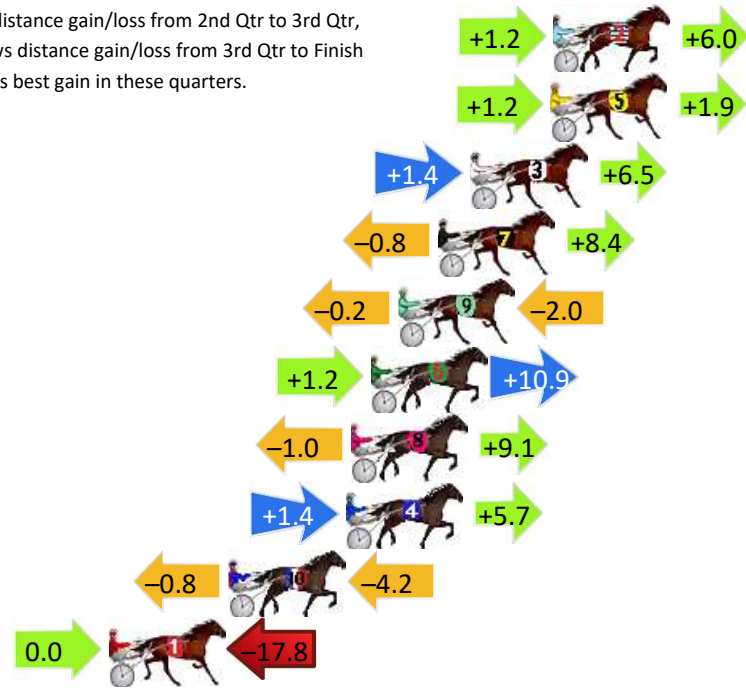

Newcastle Race 8 Distance 2030m

Monday, 22 April 2024

Gross Time: 2:30.20 MileRate: 1:59.10 LeadTime: 30.90s First Qtr: 31.10s Second Qtr: 29.90s Third Qtr: 28.80s Fourth Qtr: 29.50s

DATA TABLE: 800 / 400 Posi's are position from leader and (how wide the horse was at that position)

NoHorse	Plc	Mar	800 Posi	400 Posi	Time	3rd Qtr	4th Qt
2 PARADISE POINT	1	0.0m	7.2m (1)	6.0m (1)	2:30.20	28.72s	29.06s
5 PAYTONS ROCK	2	0.1m	3.2m (1)	2.0m (1)	2:30.21	28.71s	29.36s
3 SPORTING ROBYN	3	3.3m	11.2m (1)	9.8m (1)	2:30.46	28.70s	29.02s
7 OUTLOOK	4	4.6m	12.2m (0)	13.0m (0)	2:30.56	28.87s	28.88s
9 MAMMALS RIDDLE	5	6.2m	4.0m (0)	4.2m (0)	2:30.68	28.81s	29.65s
6 SHIRALEE	6	7.3m	19.4m (1)	18.2m (1)	2:30.76	28.72s	28.70s
8 BE GOOD BENNY	7	8.1m	16.2m (0)	17.2m (0)	2:30.83	28.88s	28.83s
4 LOVE LOU	8	8.3m	15.4m (1)	14.0m (1)	2:30.84	28.70s	29.08s
10 REPARTEE	9	13.0m	8.0m (0)	8.8m (0)	2:31.21	28.85s	29.81s
1 LOCHINVAR LORENZO	10	17.8m	0.0m (0)	0.0m (0)	2:31.58	28.78s	30.81s

Finish Position and metres gained

First Arrow shows distance gain/loss from 2nd Qtr to 3rd Qtr, Second Arrow shows distance gain/loss from 3rd Qtr to Finish
Blue arrow indicates best gain in these quarters.

800

Visual positions in race at 2nd Quarter