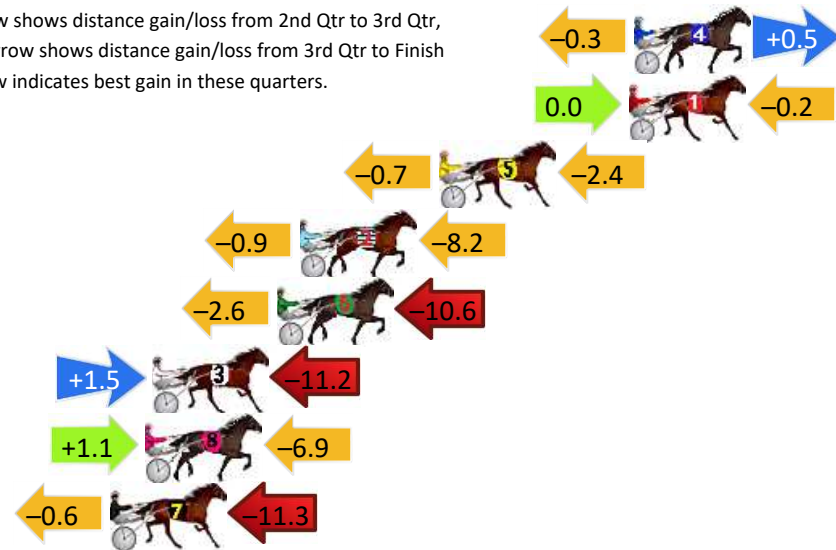

DATA TABLE: 800 / 400 Posi's are position from leader and (how wide the horse was at that position)

No	Horse	Plc	Mar	800 Posi	400 Posi	Time	3rd Qtr	4th Qt
4	YANKEE BABE	1	0.0m	11.1m (1)	10.6m (1)	2:10.20	30.50s	29.40s
9	IM ON NO SLEEP	2	0.2m	0.0m (0)	0.0m (0)	2:10.22	30.50s	30.22s
3	ELLENS DELIGHT	3	2.4m	4.8m (0)	4.1m (0)	2:10.39	30.47s	30.08s
8	HARJAYBRO	4	6.6m	2.4m (1)	2.3m (1)	2:10.72	30.50s	30.55s
2	NOELS GIFT	5	8.6m	9.0m (0)	8.8m (0)	2:10.88	30.52s	30.22s
7	SOPHIES SCOOTER	6	10.1m	13.5m (0)	12.7m (0)	2:11.00	30.50s	30.04s
1	JUST GO JOE	7	10.8m	7.2m (1)	6.8m (1)	2:11.05	30.50s	30.54s
5	ALWAYSTHEWILDEST	8	76.2m	38.5m (0)	49.8m (0)	2:16.23	31.52s	32.47s

Finish Position and metres gained

First Arrow shows distance gain/loss from 2nd Qtr to 3rd Qtr, Second Arrow shows distance gain/loss from 3rd Qtr to Finish
Blue arrow indicates best gain in these quarters.

No	Horse	Plc	Mar	800 Posi	400 Posi	Time	3rd Qtr	4th Qt
4	GOODTIME JAZZI	1	0.0m	0.2m (1)	0.5m (1)	2:10.70	30.32s	28.86s
1	SPRING DELIGHT	2	0.2m	0.0m (0)	0.0m (0)	2:10.72	30.30s	28.92s
5	WEENEEDDREAMS	3	7.8m	4.7m (1)	5.4m (1)	2:11.29	30.34s	29.10s
2	ALL SO SASSY	4	13.4m	4.3m (0)	5.2m (0)	2:11.72	30.36s	29.54s
6	IM HARVEY SPECTER	5	14.3m	1.1m (2)	3.7m (2)	2:11.78	30.49s	29.71s
3	EMIKO	6	19.3m	9.6m (1)	8.1m (2)	2:12.16	30.18s	29.77s
8	MASTABLASTA	7	19.6m	13.8m (1)	12.7m (2)	2:12.19	30.20s	29.45s
7	STARS ABROAD	8	21.0m	9.1m (0)	9.7m (1)	2:12.29	30.34s	29.78s