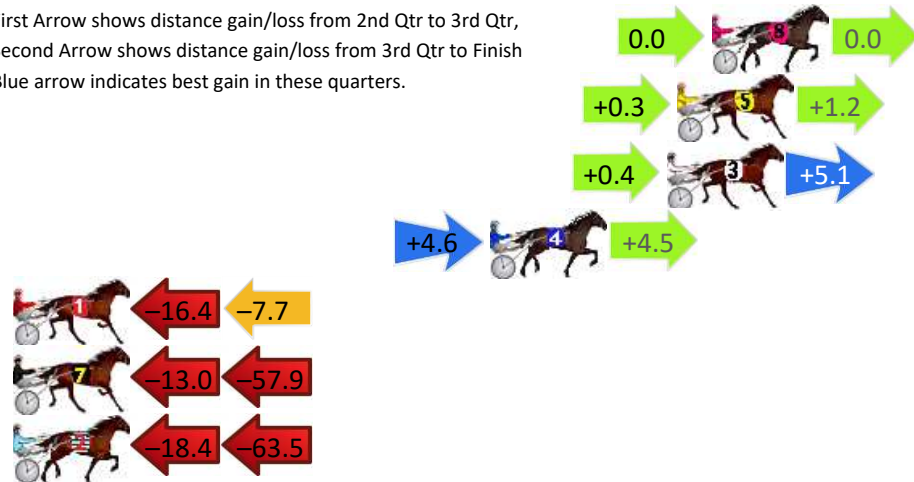

Finish Position and metres gained

First Arrow shows distance gain/loss from 2nd Qtr to 3rd Qtr,
Second Arrow shows distance gain/loss from 3rd Qtr to Finish
Blue arrow indicates best gain in these quarters.

800

Visual positions in race at 2nd Quarter

400

Visual positions in race at 3rd Quarter

Leeton Race 5 Distance 1758m

Tuesday, 14 April 2026

Gross Time: 2:10.60 MileRate: 1:59.60 LeadTime: 10.00s First Qtr: 31.30s Second Qtr: 29.40s Third Qtr: 30.20s Fourth Qtr: 29.70s

DATA TABLE: 800 / 400 Posi's are position from leader and (how wide the horse was at that position)

No	Horse	Plc	Mar	800 Posi	400 Posi	Time	3rd Qtr	4th Qt
8	SECURITY CHECK	1	0.0m	0.0m (0)	0.0m (0)	2:10.60	30.20s	29.70s
5	THE BANKER	2	1.4m	2.9m (1)	2.6m (1)	2:10.71	30.18s	29.61s
3	ROLL PLAY	3	1.8m	7.3m (1)	6.9m (1)	2:10.74	30.18s	29.32s
4	BETTERTHANTHEBOYZ	4	8.9m	18.0m (1)	13.4m (1)	2:11.29	29.88s	29.40s
1	THE LURKER	5	35.9m	11.8m (0)	28.2m (0)	2:13.39	31.44s	30.39s
7	DEAD EYE TIKI	6	84.2m	13.3m (1)	26.3m (1)	2:17.15	31.18s	34.30s
2	WONGALEA MEG	7	87.1m	5.2m (0)	23.6m (0)	2:17.38	31.58s	34.72s