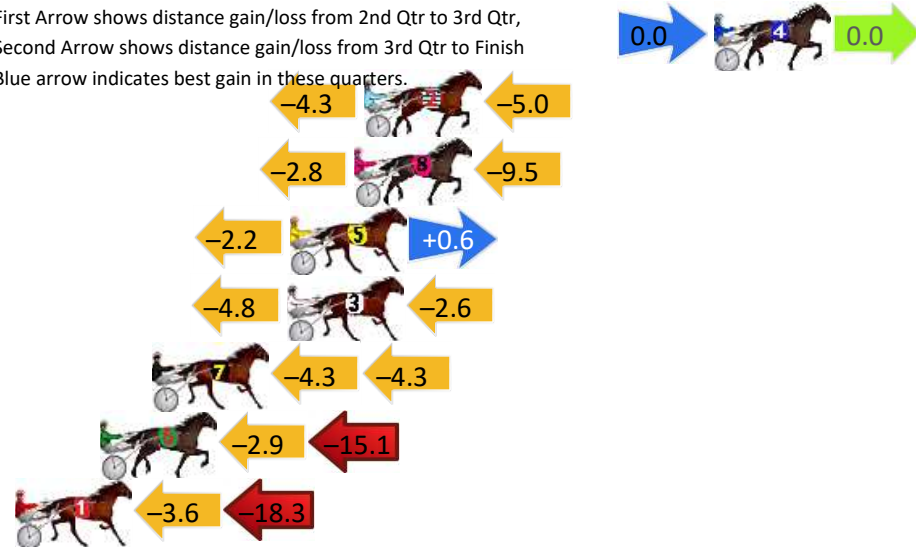

Leeton Race 1 Distance 1758m

Tuesday, 14 April 2026

Gross Time: 2:09.00 MileRate: 1:58.10 LeadTime: 10.20s First Qtr: 30.80s Second Qtr: 29.00s Third Qtr: 29.60s Fourth Qtr: 29.40s

DATA TABLE: 800 / 400 Posi's are position from leader and (how wide the horse was at that position)

Finish Position and metres gained

First Arrow shows distance gain/loss from 2nd Qtr to 3rd Qtr, Second Arrow shows distance gain/loss from 3rd Qtr to Finish
Blue arrow indicates best gain in these quarters.