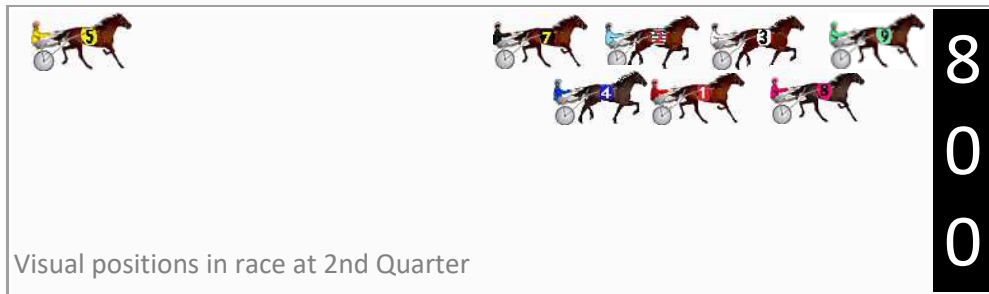

Finish Position and metres gained

First Arrow shows distance gain/loss from 2nd Qtr to 3rd Qtr, Second Arrow shows distance gain/loss from 3rd Qtr to Finish
Blue arrow indicates best gain in these quarters.

800

Visual positions in race at 2nd Quarter

400

Visual positions in race at 3rd Quarter

Leeton Race 2 Distance 1758m

Tuesday, 14 April 2026

Gross Time: 2:10.20 MileRate: 1:59.10 LeadTime: 9.70s First Qtr: 31.20s Second Qtr: 28.60s Third Qtr: 30.50s Fourth Qtr: 30.20s

DATA TABLE: 800 / 400 Posi's are position from leader and (how wide the horse was at that position)

No	Horse	Plc	Mar	800 Posi	400 Posi	Time	3rd Qtr	4th Qt
4	YANKEE BABE	1	0.0m	11.1m (1)	10.6m (1)	2:10.20	30.50s	29.40s
9	IM ON NO SLEEP	2	0.2m	0.0m (0)	0.0m (0)	2:10.22	30.50s	30.22s
3	ELLENS DELIGHT	3	2.4m	4.8m (0)	4.1m (0)	2:10.39	30.47s	30.08s
8	HARJAYBRO	4	6.6m	2.4m (1)	2.3m (1)	2:10.72	30.50s	30.55s
2	NOELS GIFT	5	8.6m	9.0m (0)	8.8m (0)	2:10.88	30.52s	30.22s
7	SOPHIES SCOOTER	6	10.1m	13.5m (0)	12.7m (0)	2:11.00	30.50s	30.04s
1	JUST GO JOE	7	10.8m	7.2m (1)	6.8m (1)	2:11.05	30.50s	30.54s
5	ALWAYSTHEWILDEST	8	76.2m	38.5m (0)	49.8m (0)	2:16.23	31.52s	32.47s