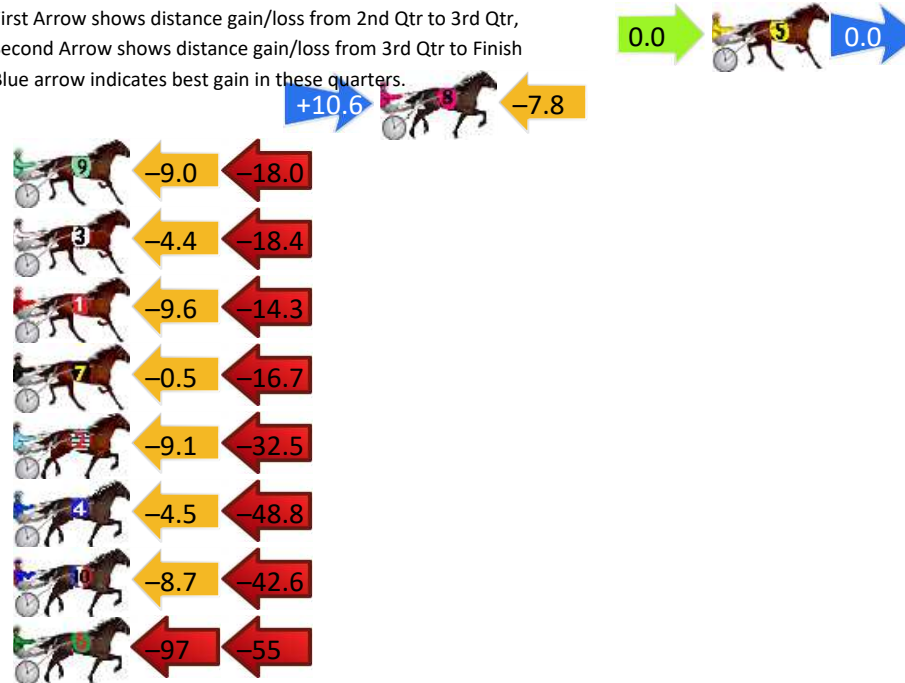

Finish Position and metres gained

First Arrow shows distance gain/loss from 2nd Qtr to 3rd Qtr, Second Arrow shows distance gain/loss from 3rd Qtr to Finish
Blue arrow indicates best gain in these quarters.

8
0
0

Visual positions in race at 2nd Quarter

4
0
0

Visual positions in race at 3rd Quarter

Leeton Race 6 Distance 2147m

Tuesday, 14 April 2026

Gross Time: 2:41.70 MileRate: 2:01.20 LeadTime: 38.90s First Qtr: 33.70s Second Qtr: 30.60s Third Qtr: 30.30s Fourth Qtr: 28.20s

DATA TABLE: 800 / 400 Posi's are position from leader and (how wide the horse was at that position)

No	Horse	Plc	Mar	800 Posi	400 Posi	Time	3rd Qtr	4th Qt
5	DRAXON	1	0.0m	0.0m (0)	0.0m (0)	2:41.70	30.30s	28.20s
8	CHANCETOWIN	2	13.3m	16.1m (1)	5.5m (1)	2:42.69	29.48s	28.79s
9	CALI MAE	3	30.1m	3.1m (1)	12.1m (1)	2:43.93	30.94s	29.55s
3	THE KID BILLY	4	34.9m	12.1m (1)	16.5m (1)	2:44.29	30.58s	29.59s
1	ARTFUL DOLLAR	5	36.9m	13.0m (0)	22.6m (0)	2:44.43	30.96s	29.29s
7	SECRETS KEPT	6	37.8m	20.6m (1)	21.1m (1)	2:44.50	30.28s	29.47s
2	TIZZA FU	7	50.1m	8.5m (0)	17.6m (0)	2:45.41	30.94s	30.63s
4	STIPULATING	8	57.6m	4.3m (0)	8.8m (0)	2:45.97	30.62s	31.83s
10	HAITCH VEE TEE	9	72.3m	21.0m (0)	29.7m (1)	2:47.06	30.88s	31.40s
6	WONGALEA YANK	10	158.9m	7.6m (1)	104.5m (1)	2:53.48	37.32s	32.38s