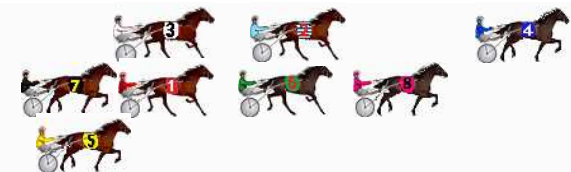

400

Visual positions in race at 3rd Quarter