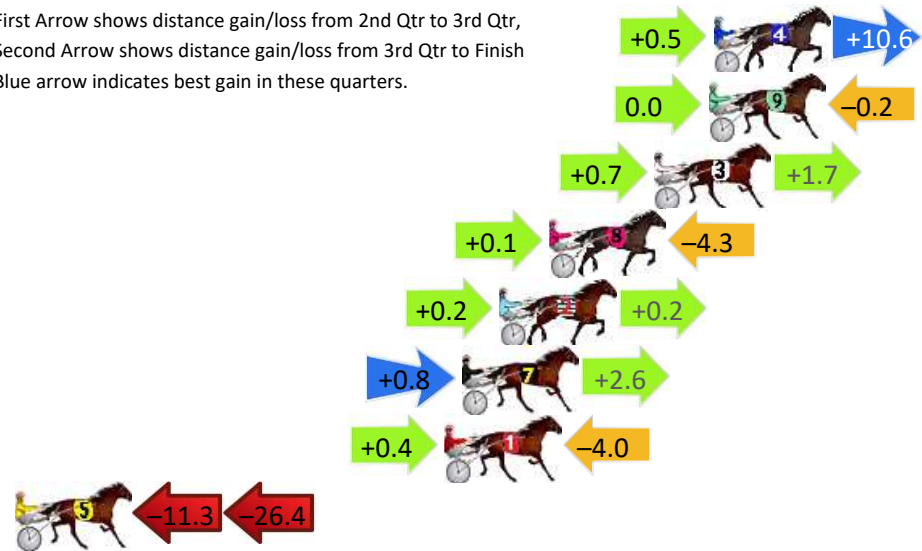

Finish Position and metres gained

First Arrow shows distance gain/loss from 2nd Qtr to 3rd Qtr, Second Arrow shows distance gain/loss from 3rd Qtr to Finish
Blue arrow indicates best gain in these quarters.

800

Visual positions in race at 2nd Quarter

400

Visual positions in race at 3rd Quarter

Leeton Race 2 Distance 1758m

Tuesday, 14 April 2026

Gross Time: 2:10.20 MileRate: 1:59.10 LeadTime: 9.70s First Qtr: 31.20s Second Qtr: 28.60s Third Qtr: 30.50s Fourth Qtr: 30.20s

DATA TABLE: 800 / 400 Posi's are position from leader and (how wide the horse was at that position)

No	Horse	Plc	Mar	800 Posi	400 Posi	Time	3rd Qtr	4th Qt
4	YANKEE BABE	1	0.0m	11.1m (1)	10.6m (1)	2:10.20	30.50s	29.40s
9	IM ON NO SLEEP	2	0.2m	0.0m (0)	0.0m (0)	2:10.22	30.50s	30.22s
3	ELLENS DELIGHT	3	2.4m	4.8m (0)	4.1m (0)	2:10.39	30.47s	30.08s
8	HARJAYBRO	4	6.6m	2.4m (1)	2.3m (1)	2:10.72	30.50s	30.55s
2	NOELS GIFT	5	8.6m	9.0m (0)	8.8m (0)	2:10.88	30.52s	30.22s
7	SOPHIES SCOOTER	6	10.1m	13.5m (0)	12.7m (0)	2:11.00	30.50s	30.04s
1	JUST GO JOE	7	10.8m	7.2m (1)	6.8m (1)	2:11.05	30.50s	30.54s
5	ALWAYSTHEWILDEST	8	76.2m	38.5m (0)	49.8m (0)	2:16.23	31.52s	32.47s