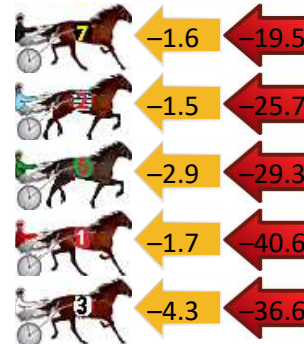

Finish Position and metres gained

First Arrow shows distance gain/loss from 2nd Qtr to 3rd Qtr,
Second Arrow shows distance gain/loss from 3rd Qtr to Finish
Blue arrow indicates best gain in these quarters.

800

Visual positions in race at 2nd Quarter

400

Visual positions in race at 3rd Quarter

Leeton Race 8 Distance 1758m

Tuesday, 14 April 2026

Gross Time: 2:11.20 MileRate: 2:00.10 LeadTime: 9.60s First Qtr: 30.80s Second Qtr: 30.50s Third Qtr: 31.50s Fourth Qtr: 28.80s

DATA TABLE: 800 / 400 Posi's are position from leader and (how wide the horse was at that position)

No	Horse	Plc	Mar	800 Posi	400 Posi	Time	3rd Qtr	4th Qt
5	ARKLOW	1	0.0m	9.9m (1)	4.8m (2)	2:11.20	31.11s	28.44s
9	LIFE GETS BETTER	2	1.7m	13.6m (1)	0.0m (2)	2:11.33	30.47s	28.93s
7	GLAMOUR FOX	3	30.3m	9.2m (0)	10.8m (0)	2:13.49	31.61s	30.28s
2	HOLZHAUER	4	31.7m	4.5m (0)	6.0m (0)	2:13.60	31.61s	30.75s
6	KARDESLER	5	33.4m	1.2m (1)	4.1m (1)	2:13.72	31.71s	31.02s
1	GLAMORS SYMBOL	6	42.3m	0.0m (0)	1.7m (0)	2:14.40	31.63s	31.87s
3	I AM THE TORNADO	7	46.3m	5.4m (1)	9.7m (1)	2:14.70	31.81s	31.58s

Finish Position and metres gained

First Arrow shows distance gain/loss from 2nd Qtr to 3rd Qtr, Second Arrow shows distance gain/loss from 3rd Qtr to Finish. Blue arrow indicates best gain in these quarters.