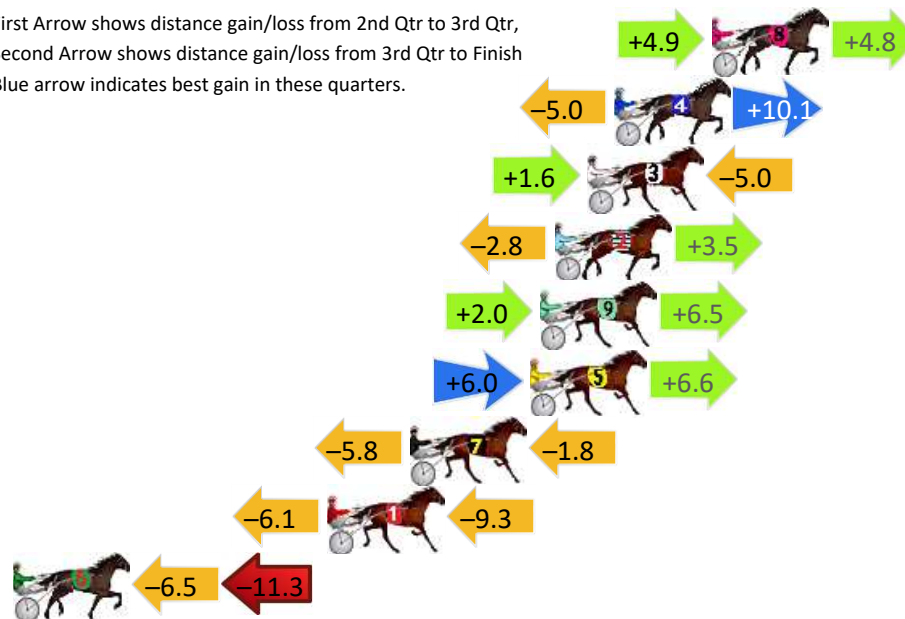

Finish Position and metres gained

First Arrow shows distance gain/loss from 2nd Qtr to 3rd Qtr, Second Arrow shows distance gain/loss from 3rd Qtr to Finish
Blue arrow indicates best gain in these quarters.

8
0
0

Visual positions in race at 2nd Quarter

4
0
0

Visual positions in race at 3rd Quarter

Leeton Race 4 Distance 2147m

Tuesday, 14 April 2026

Gross Time: 2:39.90 MileRate: 1:59.90 LeadTime: 38.80s First Qtr: 31.50s Second Qtr: 28.50s Third Qtr: 29.90s Fourth Qtr: 31.20s

DATA TABLE: 800 / 400 Posi's are position from leader and (how wide the horse was at that position)

NoHorse	Plc	Mar	800 Posi	400 Posi	Time	3rd Qtr	4th Qt
8 ONTHADARKSIDE	1	0.0m	9.7m (2)	4.8m (1)	2:39.90	29.58s	30.84s
4 CAPTAIN DEEJAY	2	3.9m	9.0m (0)	14.0m (1)	2:40.22	30.32s	30.46s
3 FOLLOW THE MONEY	3	5.0m	1.6m (1)	0.0m (1)	2:40.31	29.79s	31.61s
2 SARA TA SLOY	4	6.3m	7.0m (1)	9.8m (1)	2:40.41	30.15s	30.97s
9 KRISTYSGIRL	5	6.9m	15.4m (1)	13.4m (2)	2:40.46	29.82s	30.75s
5 MOP	6	7.3m	19.9m (1)	13.9m (3)	2:40.50	29.54s	30.74s
7 SMOKIN POCKET	7	12.1m	4.5m (0)	10.3m (0)	2:40.89	30.36s	31.40s
1 BONDI LASS	8	15.4m	0.0m (0)	6.1m (0)	2:41.16	30.36s	31.99s
6 ALWAYSATTHEBEAC H	9	31.1m	13.3m (0)	19.8m (1)	2:42.44	30.46s	32.24s