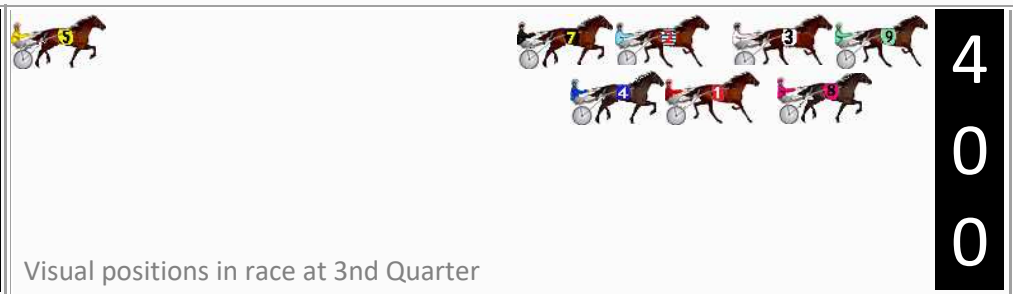

Finish Position and metres gained

First Arrow shows distance gain/loss from 2nd Qtr to 3rd Qtr, Second Arrow shows distance gain/loss from 3rd Qtr to Finish
Blue arrow indicates best gain in these quarters.

800

Visual positions in race at 2nd Quarter

400

Visual positions in race at 3rd Quarter

Leeton Race 2 Distance 1758m

Tuesday, 14 April 2026

Gross Time: 2:10.20 MileRate: 1:59.10 LeadTime: 9.70s First Qtr: 31.20s Second Qtr: 28.60s Third Qtr: 30.50s Fourth Qtr: 30.20s

DATA TABLE: 800 / 400 Posi's are position from leader and (how wide the horse was at that position)

No	Horse	Plc	Mar	800 Posi	400 Posi	Time	3rd Qtr	4th Qt
4	YANKEE BABE	1	0.0m	11.1m (1)	10.6m (1)	2:10.20	30.50s	29.40s
9	IM ON NO SLEEP	2	0.2m	0.0m (0)	0.0m (0)	2:10.22	30.50s	30.22s
3	ELLENS DELIGHT	3	2.4m	4.8m (0)	4.1m (0)	2:10.39	30.47s	30.08s
8	HARJAYBRO	4	6.6m	2.4m (1)	2.3m (1)	2:10.72	30.50s	30.55s
2	NOELS GIFT	5	8.6m	9.0m (0)	8.8m (0)	2:10.88	30.52s	30.22s
7	SOPHIES SCOOTER	6	10.1m	13.5m (0)	12.7m (0)	2:11.00	30.50s	30.04s
1	JUST GO JOE	7	10.8m	7.2m (1)	6.8m (1)	2:11.05	30.50s	30.54s
5	ALWAYSTHEWILDEST	8	76.2m	38.5m (0)	49.8m (0)	2:16.23	31.52s	32.47s