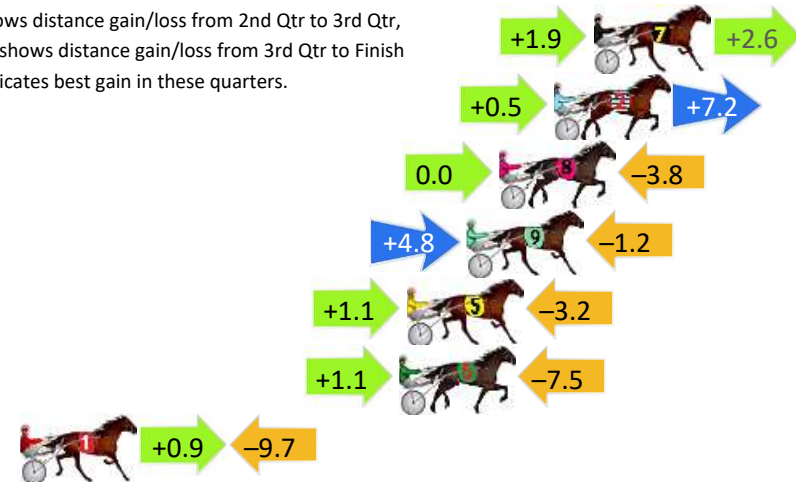

Finish Position and metres gained

First Arrow shows distance gain/loss from 2nd Qtr to 3rd Qtr, Second Arrow shows distance gain/loss from 3rd Qtr to Finish Blue arrow indicates best gain in these quarters.

800

Visual positions in race at 2nd Quarter

400

Visual positions in race at 3rd Quarter

Leeton Race 7 Distance 1758m

Tuesday, 14 April 2026

Gross Time: 2:13.50 MileRate: 2:02.20 LeadTime: 10.00s First Qtr: 32.40s Second Qtr: 30.60s Third Qtr: 31.10s Fourth Qtr: 29.40s

DATA TABLE: 800 / 400 Posi's are position from leader and (how wide the horse was at that position)

No	Horse	Plc	Mar	800 Posi	400 Posi	Time	3rd Qtr	4th Qt
7	SPREAD THE FEAR	1	0.0m	4.5m (1)	2.6m (2)	2:13.50	30.96s	29.20s
2	KEAYANG ALEX	2	1.6m	9.3m (0)	8.8m (1)	2:13.62	31.05s	28.86s
8	BOSS MAJOR	3	3.8m	0.0m (1)	0.0m (1)	2:13.79	31.10s	29.69s
9	ELLAVA PACER	4	5.1m	8.7m (1)	3.9m (3)	2:13.89	30.73s	29.50s
5	CRACKER MISS	5	7.5m	5.4m (0)	4.3m (1)	2:14.08	31.01s	29.66s
6	BAYRIDGE TOMMY	6	7.8m	1.4m (0)	0.3m (0)	2:14.10	31.02s	29.98s
1	ALISKI	7	23.0m	14.2m (1)	13.3m (1)	2:15.27	31.02s	30.17s