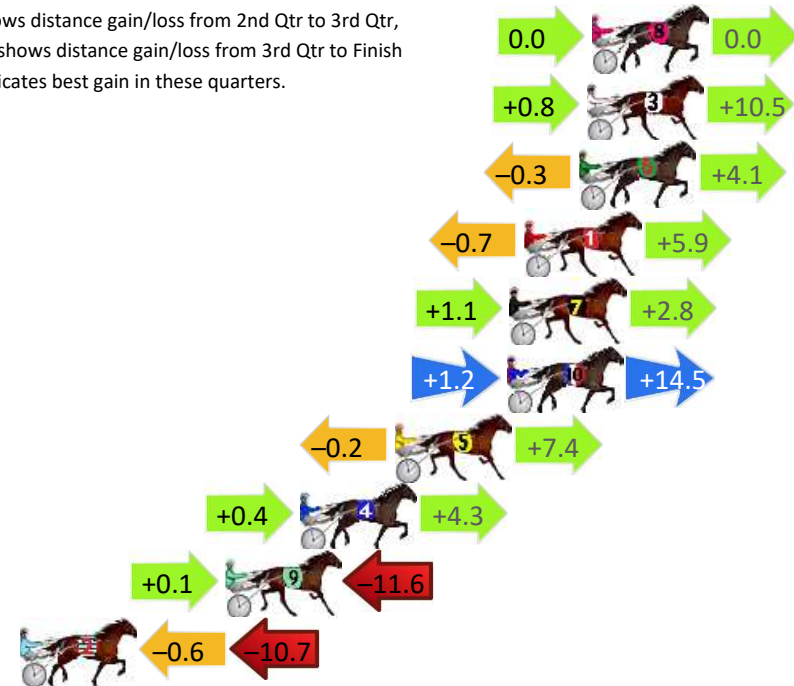

Menangle Race 8 Distance 1609m

Tuesday, 23 June 2026

Gross Time: 1:51.90 MileRate: 1:51.90 LeadTime: 0.00s First Qtr: 26.60s Second Qtr: 29.00s Third Qtr: 28.40s Fourth Qtr: 27.90s

DATA TABLE: 800 / 400 Posi's are position from leader and (how wide the horse was at that position)

No	Horse	Plc	Mar	800 Posi	400 Posi	Time	3rd Qtr	4th Qt
8	PARTY CENTRAL	1	0.0m	0.0m (0)	0.0m (0)	1:51.90	28.40s	27.90s
3	IM ROCKIN IT	2	0.2m	11.5m (1)	10.7m (2)	1:51.91	28.34s	27.17s
6	VINCENZO	3	0.5m	4.3m (0)	4.6m (0)	1:51.94	28.42s	27.62s
1	FASTING	4	2.7m	7.9m (0)	8.6m (0)	1:52.10	28.44s	27.50s
7	TITIAN RAIDER	5	3.3m	7.2m (1)	6.1m (2)	1:52.14	28.32s	27.71s
10	LENNETH	6	3.4m	19.1m (1)	17.9m (1)	1:52.15	28.31s	26.90s
5	ROMANEE	7	7.9m	15.1m (1)	15.3m (2)	1:52.48	28.40s	27.41s
4	FIRE FOX	8	11.7m	16.4m (0)	16.0m (0)	1:52.76	28.36s	27.64s
9	I BET YOU	9	14.7m	3.2m (1)	3.1m (1)	1:52.98	28.39s	28.76s
2	MAURLEN BOY	10	22.9m	11.6m (0)	12.2m (1)	1:53.58	28.43s	28.73s

Finish Position and metres gained

First Arrow shows distance gain/loss from 2nd Qtr to 3rd Qtr, Second Arrow shows distance gain/loss from 3rd Qtr to Finish
Blue arrow indicates best gain in these quarters.

800

Visual positions in race at 2nd Quarter