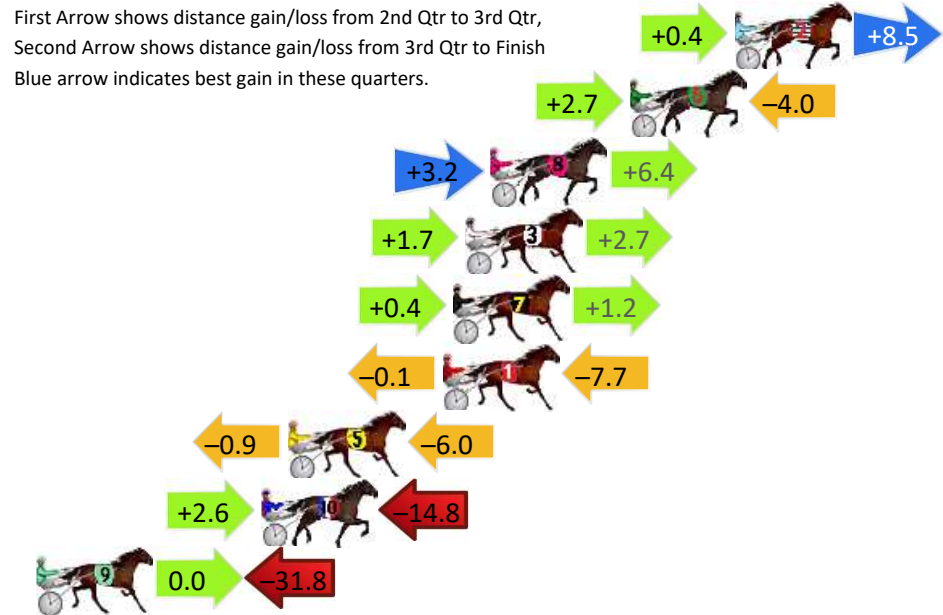

Menangle Race 6 Distance 1609m

Tuesday, 23 June 2026

Gross Time: 1:54.30 MileRate: 1:54.30 LeadTime: 0.00s First Qtr: 27.20s Second Qtr: 30.50s Third Qtr: 28.80s Fourth Qtr: 27.80s

DATA TABLE: 800 / 400 Posi's are position from leader and (how wide the horse was at that position)

NoHorse	Plc	Mar	800 Posi	400 Posi	Time	3rd Qtr	4th Qt
2 KRUSTY KRUNCH	1	0.0m	8.9m (0)	8.5m (0)	1:54.30	28.76s	27.20s
6 LILS NIGHTMARE	2	4.2m	2.9m (1)	0.2m (1)	1:54.61	28.61s	28.09s
8 RIO DE JANEIRO BLUE	3	9.8m	19.4m (1)	16.2m (0)	1:55.02	28.55s	27.38s
3 ADDOCAR	4	10.8m	15.2m (1)	13.5m (2)	1:55.09	28.66s	27.64s
7 EXPLOSIVE BRONSKI	5	11.3m	12.9m (0)	12.5m (0)	1:55.13	28.76s	27.75s
1 THE EX HORSEIST	6	11.7m	3.9m (0)	4.0m (0)	1:55.16	28.80s	28.38s
5 WILLS WAY	7	17.9m	11.0m (1)	11.9m (1)	1:55.61	28.85s	28.27s
10 KELLOSHIEL	8	19.0m	6.8m (1)	4.2m (1)	1:55.69	28.61s	28.90s
9 CONSORT	9	31.8m	0.0m (0)	0.0m (0)	1:56.62	28.80s	30.12s

Finish Position and metres gained