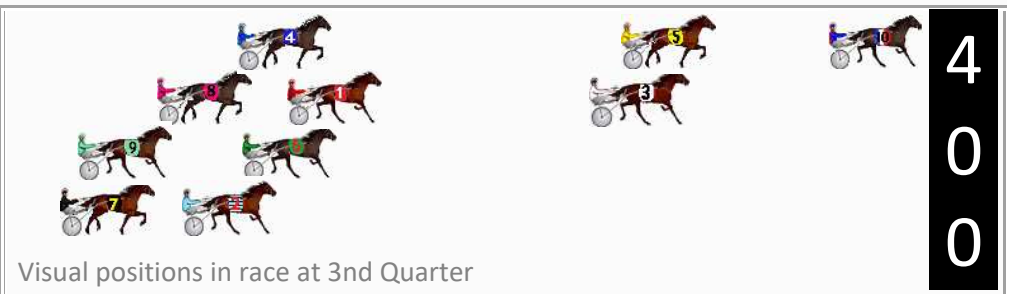

Finish Position and metres gained

First Arrow shows distance gain/loss from 2nd Qtr to 3rd Qtr, Second Arrow shows distance gain/loss from 3rd Qtr to Finish
Blue arrow indicates best gain in these quarters.

Menangle Race 2 Distance 2300m

Tuesday, 23 June 2026

Gross Time: 2:49.00 MileRate: 1:58.20 LeadTime: 49.80s First Qtr: 31.50s Second Qtr: 29.20s Third Qtr: 28.80s Fourth Qtr: 29.70s

DATA TABLE: 800 / 400 Posi's are position from leader and (how wide the horse was at that position)

No	Horse	Plc	Mar	800 Posi	400 Posi	Time	3rd Qtr	4th Qt
10	JUNGLE EYES	1	0.0m	0.0m (0)	0.0m (0)	2:49.00	28.80s	29.70s
3	SAN JUAN MOUNTAIN	2	1.6m	14.5m (0)	9.6m (1)	2:49.12	28.45s	29.13s
2	WATTS UP THE HILL	3	7.4m	27.2m (1)	25.9m (3)	2:49.58	28.73s	28.39s
6	ALPHA STRIDE	4	22.0m	23.0m (1)	23.5m (2)	2:50.71	28.86s	29.70s
9	SUNNY GEE	5	23.8m	25.2m (0)	30.1m (2)	2:50.85	29.19s	29.36s
7	VALTINO	6	24.8m	31.1m (1)	30.8m (3)	2:50.93	28.81s	29.39s
8	CHIEF RUNNINGCLOUD	7	33.0m	20.4m (0)	26.9m (1)	2:51.57	29.29s	30.31s
5	THEBESTBOURBON	8	35.5m	4.5m (0)	8.3m (0)	2:51.76	29.08s	31.86s
1	SHOULD BEABARCA	9	35.9m	18.3m (1)	21.7m (1)	2:51.79	29.07s	30.92s
4	KVINTET HILL	10	81.8m	10.1m (0)	23.7m (0)	2:55.37	29.80s	34.35s