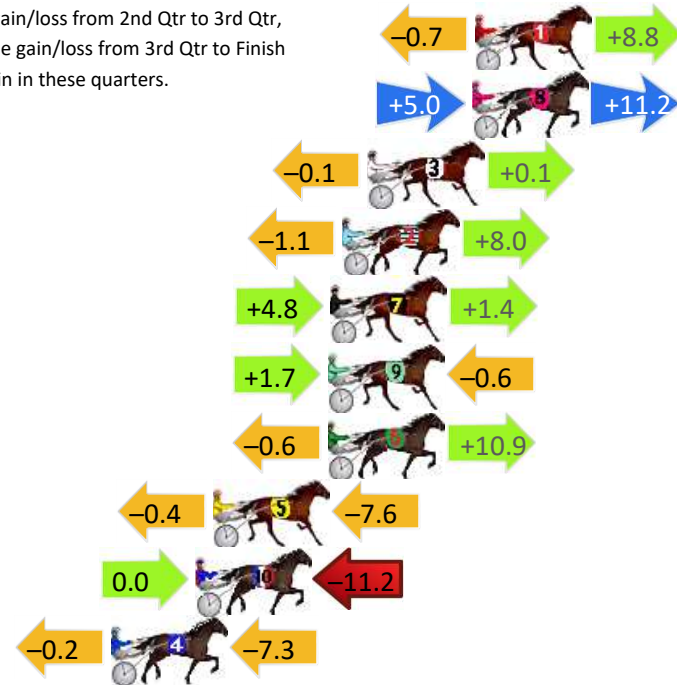

Finish Position and metres gained

First Arrow shows distance gain/loss from 2nd Qtr to 3rd Qtr, Second Arrow shows distance gain/loss from 3rd Qtr to Finish
Blue arrow indicates best gain in these quarters.

Menangle Race 3 Distance 1609m

Tuesday, 23 June 2026

Gross Time: 1:55.30 MileRate: 1:55.30 LeadTime: 0.00s First Qtr: 26.70s Second Qtr: 29.80s Third Qtr: 29.90s Fourth Qtr: 28.90s

DATA TABLE: 800 / 400 Posi's are position from leader and (how wide the horse was at that position)