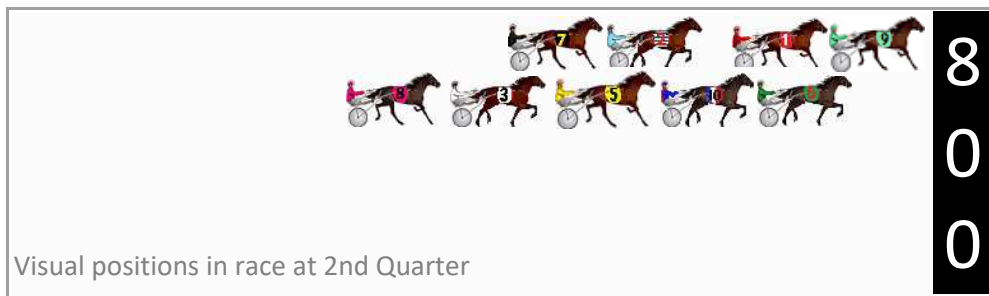

Menangle Race 6 Distance 1609m

Tuesday, 23 June 2026

Gross Time: 1:54.30 MileRate: 1:54.30 LeadTime: 0.00s First Qtr: 27.20s Second Qtr: 30.50s Third Qtr: 28.80s Fourth Qtr: 27.80s

DATA TABLE: 800 / 400 Posi's are position from leader and (how wide the horse was at that position)

NoHorse	Plc	Mar	800 Posi	400 Posi	Time	3rd Qtr	4th Qt
2 KRUSTY KRUNCH	1	0.0m	8.9m (0)	8.5m (0)	1:54.30	28.76s	27.20s
6 LILS NIGHTMARE	2	4.2m	2.9m (1)	0.2m (1)	1:54.61	28.61s	28.09s
8 RIO DE JANEIRO BLUE	3	9.8m	19.4m (1)	16.2m (0)	1:55.02	28.55s	27.38s
3 ADDOCAR	4	10.8m	15.2m (1)	13.5m (2)	1:55.09	28.66s	27.64s
7 EXPLOSIVE BRONSKI	5	11.3m	12.9m (0)	12.5m (0)	1:55.13	28.76s	27.75s
1 THE EX HORSEIST	6	11.7m	3.9m (0)	4.0m (0)	1:55.16	28.80s	28.38s
5 WILLS WAY	7	17.9m	11.0m (1)	11.9m (1)	1:55.61	28.85s	28.27s
10 KELLOSHIEL	8	19.0m	6.8m (1)	4.2m (1)	1:55.69	28.61s	28.90s
9 CONSORT	9	31.8m	0.0m (0)	0.0m (0)	1:56.62	28.80s	30.12s

Finish Position and metres gained