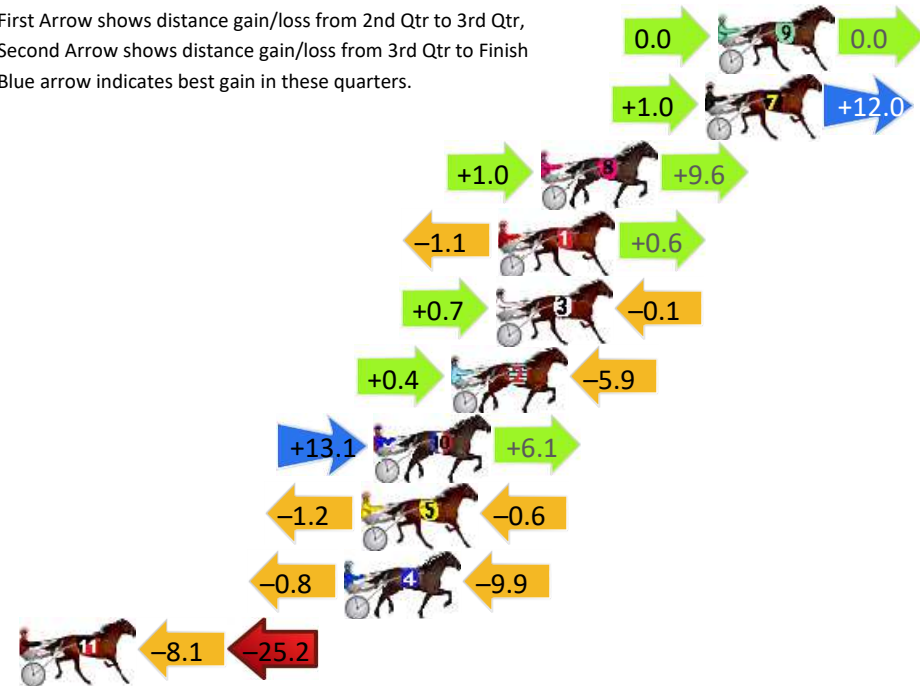

Menangle Race 5 Distance 1609m

Tuesday, 23 June 2026

Gross Time: 1:53.60 MileRate: 1:53.60 LeadTime: 0.00s First Qtr: 26.60s Second Qtr: 30.50s Third Qtr: 28.30s Fourth Qtr: 28.20s

DATA TABLE: 800 / 400 Posi's are position from leader and (how wide the horse was at that position)

No	Horse	Plc	Mar	800 Posi	400 Posi	Time	3rd Qtr	4th Qt
9	SHORELINE DREAM	1	0.0m	0.0m (0)	0.0m (0)	1:53.60	28.30s	28.20s
7	AGENTOFGOODINTE NT	2	0.5m	13.5m (1)	12.5m (1)	1:53.64	28.23s	27.36s
8	HE IS GOLD CLASS	3	7.1m	17.7m (1)	16.7m (1)	1:54.13	28.23s	27.55s
1	WHITBYS DELIGHT	4	8.8m	8.3m (0)	9.4m (0)	1:54.25	28.38s	28.19s
3	DYNAMITE DANNI	5	8.9m	9.5m (1)	8.8m (1)	1:54.26	28.25s	28.25s
2	COMPLETE STRANGER	6	10.7m	5.2m (1)	4.8m (1)	1:54.39	28.27s	28.66s
10	GOODLOOKINGDEAL	7	13.8m	33.0m (0)	19.9m (0)	1:54.62	27.38s	27.82s
5	SUNLIGHT STRIDE	8	14.3m	12.5m (0)	13.7m (0)	1:54.66	28.38s	28.30s
4	CAPTAIN AMELIAH	9	15.0m	4.3m (0)	5.1m (0)	1:54.71	28.36s	28.95s
11	PERFECTED	10	74.2m	40.9m (0)	49.0m (0)	1:59.10	28.86s	30.26s

Finish Position and metres gained

First Arrow shows distance gain/loss from 2nd Qtr to 3rd Qtr,
Second Arrow shows distance gain/loss from 3rd Qtr to Finish
Blue arrow indicates best gain in these quarters.