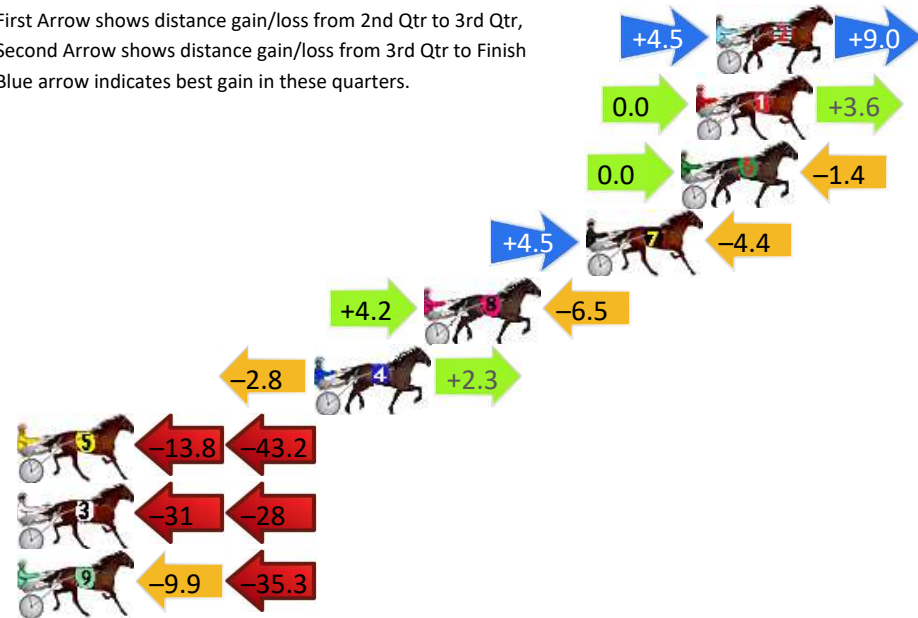

Menangle Race 1 Distance 2300m

Tuesday, 23 June 2026

Gross Time: 2:52.50 MileRate: 2:00.70 LeadTime: 52.70s First Qtr: 31.50s Second Qtr: 29.80s Third Qtr: 29.40s Fourth Qtr: 29.10s

DATA TABLE: 800 / 400 Posi's are position from leader and (how wide the horse was at that position)

Finish Position and metres gained

First Arrow shows distance gain/loss from 2nd Qtr to 3rd Qtr, Second Arrow shows distance gain/loss from 3rd Qtr to Finish
Blue arrow indicates best gain in these quarters.