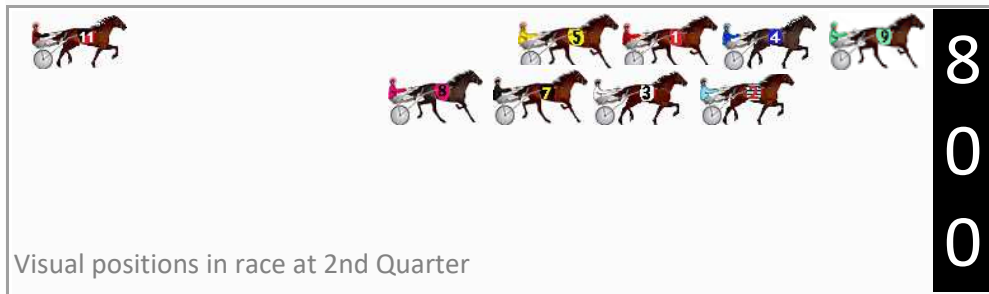

Menangle Race 5 Distance 1609m

Tuesday, 23 June 2026

Gross Time: 1:53.60 MileRate: 1:53.60 LeadTime: 0.00s First Qtr: 26.60s Second Qtr: 30.50s Third Qtr: 28.30s Fourth Qtr: 28.20s

DATA TABLE: 800 / 400 Posi's are position from leader and (how wide the horse was at that position)

No	Horse	Plc	Mar	800 Posi	400 Posi	Time	3rd Qtr	4th Qt
9	SHORELINE DREAM	1	0.0m	0.0m (0)	0.0m (0)	1:53.60	28.30s	28.20s
7	AGENTOFGOODINTE NT	2	0.5m	13.5m (1)	12.5m (1)	1:53.64	28.23s	27.36s
8	HE IS GOLD CLASS	3	7.1m	17.7m (1)	16.7m (1)	1:54.13	28.23s	27.55s
1	WHITBYS DELIGHT	4	8.8m	8.3m (0)	9.4m (0)	1:54.25	28.38s	28.19s
3	DYNAMITE DANNI	5	8.9m	9.5m (1)	8.8m (1)	1:54.26	28.25s	28.25s
2	COMPLETE STRANGER	6	10.7m	5.2m (1)	4.8m (1)	1:54.39	28.27s	28.66s
10	GOODLOOKINGDEAL	7	13.8m	33.0m (0)	19.9m (0)	1:54.62	27.38s	27.82s
5	SUNLIGHT STRIDE	8	14.3m	12.5m (0)	13.7m (0)	1:54.66	28.38s	28.30s
4	CAPTAIN AMELIAH	9	15.0m	4.3m (0)	5.1m (0)	1:54.71	28.36s	28.95s
11	PERFECTED	10	74.2m	40.9m (0)	49.0m (0)	1:59.10	28.86s	30.26s

Finish Position and metres gained

First Arrow shows distance gain/loss from 2nd Qtr to 3rd Qtr,
Second Arrow shows distance gain/loss from 3rd Qtr to Finish
Blue arrow indicates best gain in these quarters.