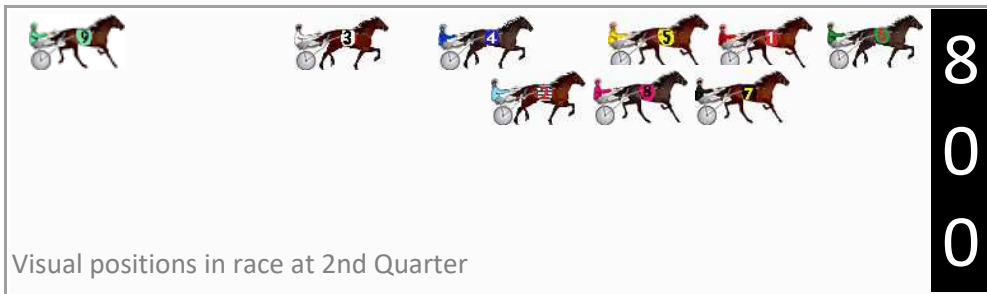

Menangle Race 1 Distance 2300m

Tuesday, 23 June 2026

Gross Time: 2:52.50 MileRate: 2:00.70 LeadTime: 52.70s First Qtr: 31.50s Second Qtr: 29.80s Third Qtr: 29.40s Fourth Qtr: 29.10s

DATA TABLE: 800 / 400 Posi's are position from leader and (how wide the horse was at that position)

No	Horse	Plc	Mar	800 Posi	400 Posi	Time	3rd Qtr	4th Qt
2	PURPLE MOON	1	0.0m	13.5m (1)	9.0m (1)	2:52.50	29.07s	28.45s
1	FRANKYTHEFRENCHMAN	2	0.8m	4.4m (0)	4.4m (0)	2:52.56	29.40s	28.84s
6	AFFAIRE DE COVER	3	1.4m	0.0m (0)	0.0m (0)	2:52.61	29.40s	29.21s
7	PRINCESS DU FER	4	5.2m	5.3m (1)	0.8m (1)	2:52.90	29.07s	29.44s
8	JET PLANE	5	11.7m	9.4m (1)	5.2m (1)	2:53.39	29.09s	29.62s
4	EWING	6	16.1m	15.6m (0)	18.4m (1)	2:53.73	29.59s	29.00s
5	TARENDAISE	7	65.8m	8.8m (0)	22.6m (0)	2:57.52	30.40s	32.48s
3	IM DREAMING	8	79.2m	21.4m (0)	51.7m (0)	2:58.55	31.60s	31.39s
9	NORTIE NADZIE	9	100.8m	55.6m (0)	65.5m (0)	3:00.20	30.10s	32.04s

Finish Position and metres gained

First Arrow shows distance gain/loss from 2nd Qtr to 3rd Qtr, Second Arrow shows distance gain/loss from 3rd Qtr to Finish
Blue arrow indicates best gain in these quarters.