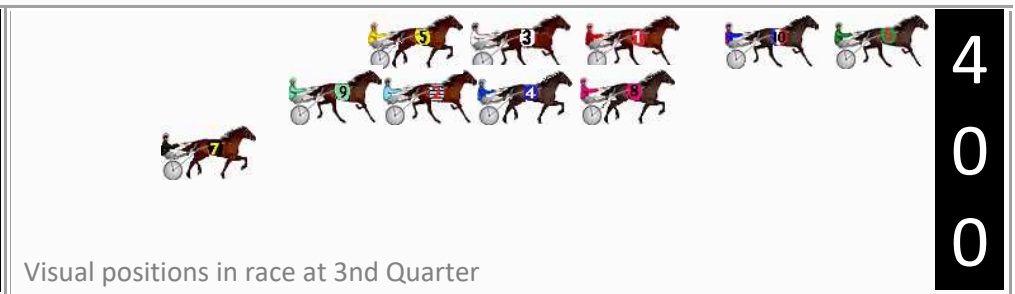

Menangle Race 4 Distance 1609m

Tuesday, 23 June 2026

Gross Time: 1:51.00 MileRate: 1:51.00 LeadTime: 0.00s First Qtr: 27.40s Second Qtr: 28.60s Third Qtr: 27.80s Fourth Qtr: 27.20s

DATA TABLE: 800 / 400 Posi's are position from leader and (how wide the horse was at that position)

No	Horse	Plc	Mar	800 Posi	400 Posi	Time	3rd Qtr	4th Qt
10	IM THE FALCON	1	0.0m	4.9m (0)	4.4m (0)	1:51.00	27.76s	26.90s
6	WAMBOYNEINAMERICA	2	10.8m	0.0m (0)	0.0m (0)	1:51.77	27.80s	27.97s
2	MICK DANGER	3	18.1m	19.2m (1)	18.1m (1)	1:52.30	27.71s	27.26s
5	CASH AND BLING	4	18.2m	18.0m (0)	18.7m (0)	1:52.30	27.84s	27.22s
7	DOUBLE ACT	5	20.2m	27.6m (1)	27.0m (2)	1:52.45	27.74s	26.80s
1	HAS THE COURAGE	6	21.8m	9.0m (0)	10.0m (0)	1:52.56	27.86s	28.08s
4	NOVANTA RISING	7	24.4m	15.2m (1)	14.3m (1)	1:52.75	27.73s	27.97s
8	MONTALBANO	8	24.7m	10.5m (1)	10.2m (1)	1:52.77	27.77s	28.28s
9	LOYALIST	9	24.9m	23.9m (1)	21.9m (1)	1:52.78	27.65s	27.49s
3	WE ALWAYS HAVE FAITH	10	28.4m	13.9m (0)	14.6m (0)	1:53.03	27.84s	28.23s

Finish Position and metres gained