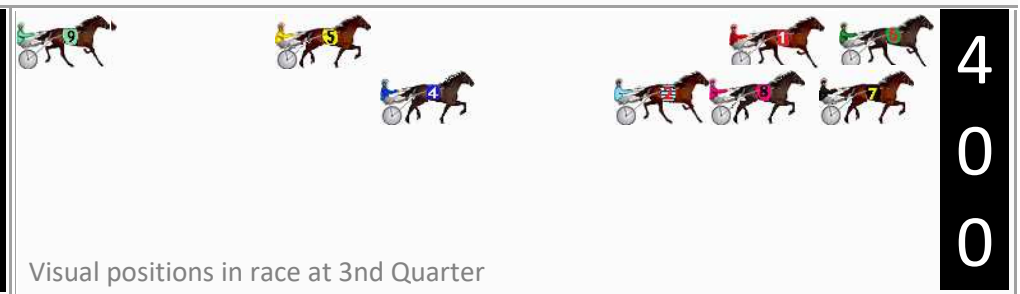

Finish Position and metres gained

First Arrow shows distance gain/loss from 2nd Qtr to 3rd Qtr, Second Arrow shows distance gain/loss from 3rd Qtr to Finish
Blue arrow indicates best gain in these quarters.