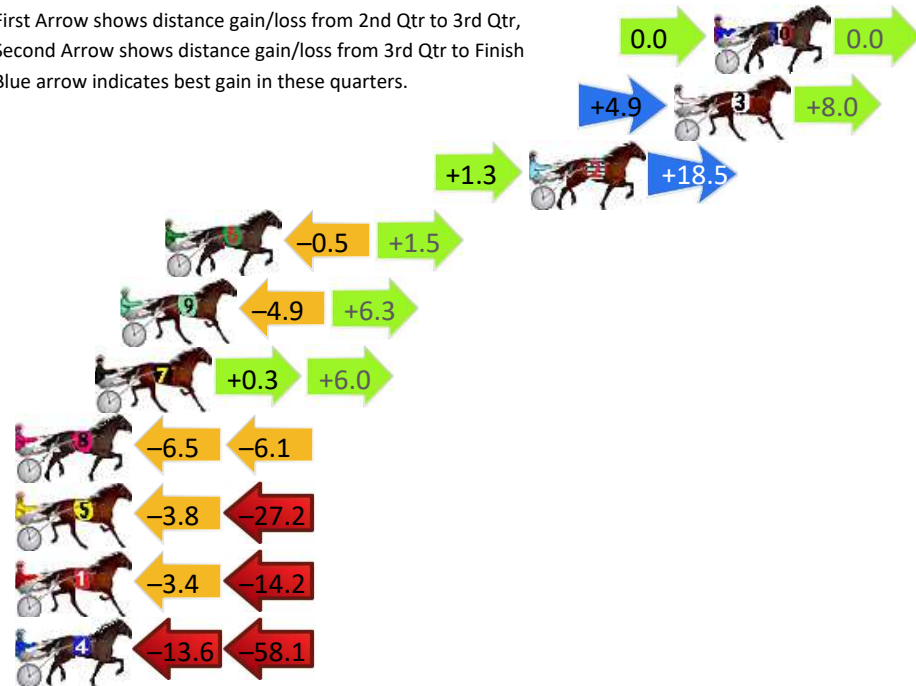

Finish Position and metres gained

First Arrow shows distance gain/loss from 2nd Qtr to 3rd Qtr, Second Arrow shows distance gain/loss from 3rd Qtr to Finish
Blue arrow indicates best gain in these quarters.

Menangle Race 2 Distance 2300m

Tuesday, 23 June 2026

Gross Time: 2:49.00 MileRate: 1:58.20 LeadTime: 49.80s First Qtr: 31.50s Second Qtr: 29.20s Third Qtr: 28.80s Fourth Qtr: 29.70s

DATA TABLE: 800 / 400 Posi's are position from leader and (how wide the horse was at that position)

No	Horse	Plc	Mar	800 Posi	400 Posi	Time	3rd Qtr	4th Qt
10	JUNGLE EYES	1	0.0m	0.0m (0)	0.0m (0)	2:49.00	28.80s	29.70s
3	SAN JUAN MOUNTAIN	2	1.6m	14.5m (0)	9.6m (1)	2:49.12	28.45s	29.13s
2	WATTS UP THE HILL	3	7.4m	27.2m (1)	25.9m (3)	2:49.58	28.73s	28.39s
6	ALPHA STRIDE	4	22.0m	23.0m (1)	23.5m (2)	2:50.71	28.86s	29.70s
9	SUNNY GEE	5	23.8m	25.2m (0)	30.1m (2)	2:50.85	29.19s	29.36s
7	VALTINO	6	24.8m	31.1m (1)	30.8m (3)	2:50.93	28.81s	29.39s
8	CHIEF RUNNINGCLOUD	7	33.0m	20.4m (0)	26.9m (1)	2:51.57	29.29s	30.31s
5	THEBESTBOURBON	8	35.5m	4.5m (0)	8.3m (0)	2:51.76	29.08s	31.86s
1	SHOULD BEABARCA	9	35.9m	18.3m (1)	21.7m (1)	2:51.79	29.07s	30.92s
4	KVINTET HILL	10	81.8m	10.1m (0)	23.7m (0)	2:55.37	29.80s	34.35s