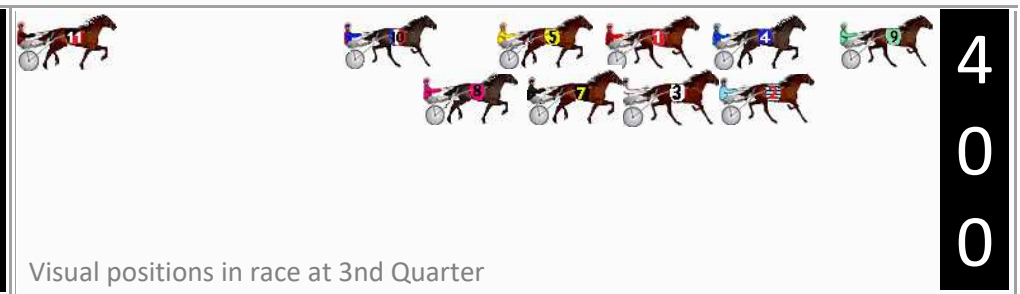

Menangle Race 5 Distance 1609m

Tuesday, 23 June 2026

Gross Time: 1:53.60 MileRate: 1:53.60 LeadTime: 0.00s First Qtr: 26.60s Second Qtr: 30.50s Third Qtr: 28.30s Fourth Qtr: 28.20s

DATA TABLE: 800 / 400 Posi's are position from leader and (how wide the horse was at that position)

No	Horse	Plc	Mar	800 Posi	400 Posi	Time	3rd Qtr	4th Qt
9	SHORELINE DREAM	1	0.0m	0.0m (0)	0.0m (0)	1:53.60	28.30s	28.20s
7	AGENTOFGOODINTE NT	2	0.5m	13.5m (1)	12.5m (1)	1:53.64	28.23s	27.36s
8	HE IS GOLD CLASS	3	7.1m	17.7m (1)	16.7m (1)	1:54.13	28.23s	27.55s
1	WHITBYS DELIGHT	4	8.8m	8.3m (0)	9.4m (0)	1:54.25	28.38s	28.19s
3	DYNAMITE DANNI	5	8.9m	9.5m (1)	8.8m (1)	1:54.26	28.25s	28.25s
2	COMPLETE STRANGER	6	10.7m	5.2m (1)	4.8m (1)	1:54.39	28.27s	28.66s
10	GOODLOOKINGDEAL	7	13.8m	33.0m (0)	19.9m (0)	1:54.62	27.38s	27.82s
5	SUNLIGHT STRIDE	8	14.3m	12.5m (0)	13.7m (0)	1:54.66	28.38s	28.30s
4	CAPTAIN AMELIAH	9	15.0m	4.3m (0)	5.1m (0)	1:54.71	28.36s	28.95s
11	PERFECTED	10	74.2m	40.9m (0)	49.0m (0)	1:59.10	28.86s	30.26s

Finish Position and metres gained

First Arrow shows distance gain/loss from 2nd Qtr to 3rd Qtr,
Second Arrow shows distance gain/loss from 3rd Qtr to Finish
Blue arrow indicates best gain in these quarters.