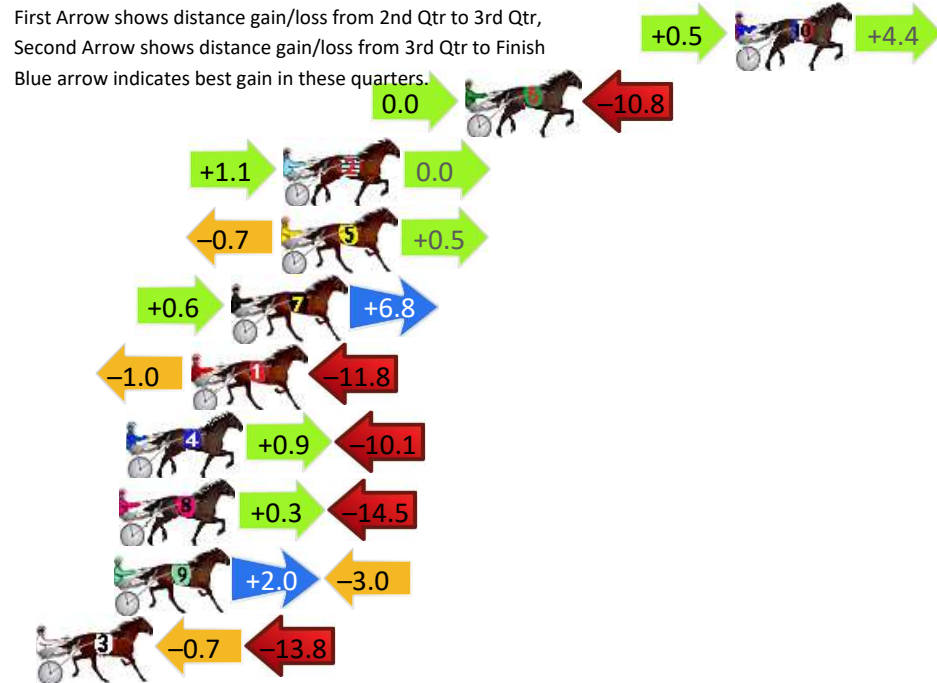

Menangle Race 4 Distance 1609m

Tuesday, 23 June 2026

Gross Time: 1:51.00 MileRate: 1:51.00 LeadTime: 0.00s First Qtr: 27.40s Second Qtr: 28.60s Third Qtr: 27.80s Fourth Qtr: 27.20s

DATA TABLE: 800 / 400 Posi's are position from leader and (how wide the horse was at that position)

No	Horse	Plc	Mar	800 Posi	400 Posi	Time	3rd Qtr	4th Qt
10	IM THE FALCON	1	0.0m	4.9m (0)	4.4m (0)	1:51.00	27.76s	26.90s
6	WAMBOYNEINAMERICA	2	10.8m	0.0m (0)	0.0m (0)	1:51.77	27.80s	27.97s
2	MICK DANGER	3	18.1m	19.2m (1)	18.1m (1)	1:52.30	27.71s	27.26s
5	CASH AND BLING	4	18.2m	18.0m (0)	18.7m (0)	1:52.30	27.84s	27.22s
7	DOUBLE ACT	5	20.2m	27.6m (1)	27.0m (2)	1:52.45	27.74s	26.80s
1	HAS THE COURAGE	6	21.8m	9.0m (0)	10.0m (0)	1:52.56	27.86s	28.08s
4	NOVANTA RISING	7	24.4m	15.2m (1)	14.3m (1)	1:52.75	27.73s	27.97s
8	MONTALBANO	8	24.7m	10.5m (1)	10.2m (1)	1:52.77	27.77s	28.28s
9	LOYALIST	9	24.9m	23.9m (1)	21.9m (1)	1:52.78	27.65s	27.49s
3	WE ALWAYS HAVE FAITH	10	28.4m	13.9m (0)	14.6m (0)	1:53.03	27.84s	28.23s

Finish Position and metres gained