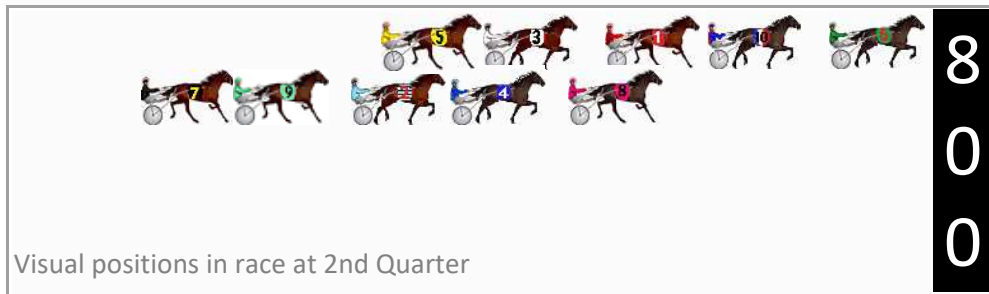

Menangle Race 4 Distance 1609m

Tuesday, 23 June 2026

Gross Time: 1:51.00 MileRate: 1:51.00 LeadTime: 0.00s First Qtr: 27.40s Second Qtr: 28.60s Third Qtr: 27.80s Fourth Qtr: 27.20s

DATA TABLE: 800 / 400 Posi's are position from leader and (how wide the horse was at that position)

No	Horse	Plc	Mar	800 Posi	400 Posi	Time	3rd Qtr	4th Qt
10	IM THE FALCON	1	0.0m	4.9m (0)	4.4m (0)	1:51.00	27.76s	26.90s
6	WAMBOYNEINAMERICA	2	10.8m	0.0m (0)	0.0m (0)	1:51.77	27.80s	27.97s
2	MICK DANGER	3	18.1m	19.2m (1)	18.1m (1)	1:52.30	27.71s	27.26s
5	CASH AND BLING	4	18.2m	18.0m (0)	18.7m (0)	1:52.30	27.84s	27.22s
7	DOUBLE ACT	5	20.2m	27.6m (1)	27.0m (2)	1:52.45	27.74s	26.80s
1	HAS THE COURAGE	6	21.8m	9.0m (0)	10.0m (0)	1:52.56	27.86s	28.08s
4	NOVANTA RISING	7	24.4m	15.2m (1)	14.3m (1)	1:52.75	27.73s	27.97s
8	MONTALBANO	8	24.7m	10.5m (1)	10.2m (1)	1:52.77	27.77s	28.28s
9	LOYALIST	9	24.9m	23.9m (1)	21.9m (1)	1:52.78	27.65s	27.49s
3	WE ALWAYS HAVE FAITH	10	28.4m	13.9m (0)	14.6m (0)	1:53.03	27.84s	28.23s

Finish Position and metres gained