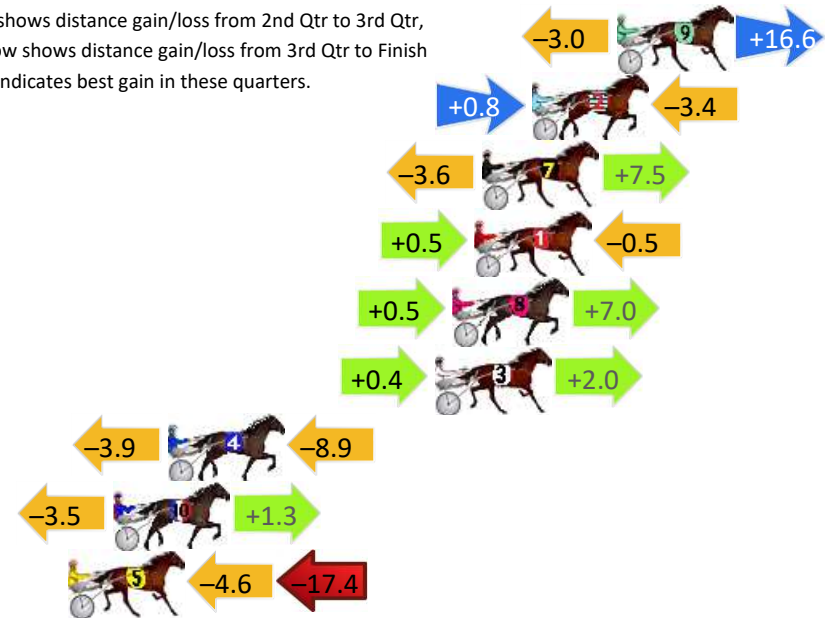

Finish Position and metres gained

Menangle Race 7 Distance 1609m

Tuesday, 23 June 2026

Gross Time: 1:53.00 MileRate: 1:53.00 LeadTime: 0.00s First Qtr: 28.30s Second Qtr: 29.10s Third Qtr: 27.80s Fourth Qtr: 27.80s

DATA TABLE: 800 / 400 Posi's are position from leader and (how wide the horse was at that position)

No	Horse	Plc	Mar	800 Posi	400 Posi	Time	3rd Qtr	4th Qt
9	CAPTAIN BART	1	0.0m	13.6m (1)	16.6m (2)	1:53.00	28.01s	26.65s
2	LUV THE NITELIFE	2	3.4m	0.8m (0)	0.0m (0)	1:53.25	27.75s	28.05s
7	ALWAYSBGOOD	3	5.4m	9.3m (1)	12.9m (2)	1:53.39	28.05s	27.31s
1	BLAZING HIGH	4	5.7m	5.7m (0)	5.2m (0)	1:53.42	27.77s	27.86s
8	SPIRIT OF ARION	5	6.6m	14.1m (0)	13.6m (0)	1:53.48	27.77s	27.34s
3	BETTINE	6	7.3m	9.7m (0)	9.3m (0)	1:53.53	27.77s	27.69s
4	BUZZ BOMB	7	18.0m	5.2m (1)	9.1m (2)	1:54.32	28.07s	28.49s
10	EBONY KARALTA	8	20.2m	18.0m (1)	21.5m (3)	1:54.48	28.04s	27.79s
5	KASBAH	9	22.0m	0.0m (1)	4.6m (1)	1:54.61	28.11s	29.09s

Finish Position and metres gained

First Arrow shows distance gain/loss from 2nd Qtr to 3rd Qtr, Second Arrow shows distance gain/loss from 3rd Qtr to Finish
Blue arrow indicates best gain in these quarters.