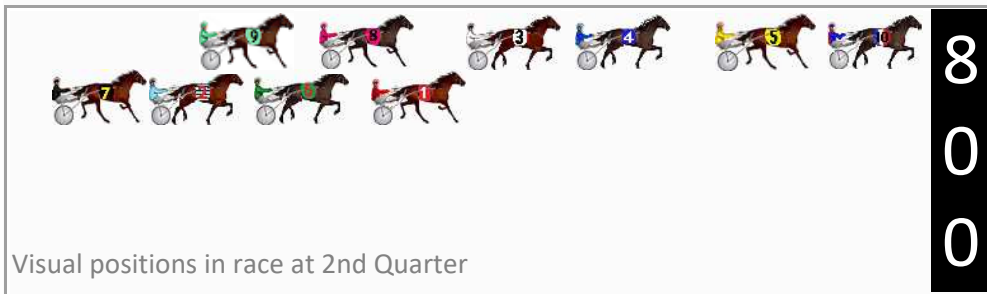

Finish Position and metres gained

First Arrow shows distance gain/loss from 2nd Qtr to 3rd Qtr, Second Arrow shows distance gain/loss from 3rd Qtr to Finish
Blue arrow indicates best gain in these quarters.

Menangle Race 2 Distance 2300m

Tuesday, 23 June 2026

Gross Time: 2:49.00 MileRate: 1:58.20 LeadTime: 49.80s First Qtr: 31.50s Second Qtr: 29.20s Third Qtr: 28.80s Fourth Qtr: 29.70s

DATA TABLE: 800 / 400 Posi's are position from leader and (how wide the horse was at that position)

No	Horse	Plc	Mar	800 Posi	400 Posi	Time	3rd Qtr	4th Qt
10	JUNGLE EYES	1	0.0m	0.0m (0)	0.0m (0)	2:49.00	28.80s	29.70s
3	SAN JUAN MOUNTAIN	2	1.6m	14.5m (0)	9.6m (1)	2:49.12	28.45s	29.13s
2	WATTS UP THE HILL	3	7.4m	27.2m (1)	25.9m (3)	2:49.58	28.73s	28.39s
6	ALPHA STRIDE	4	22.0m	23.0m (1)	23.5m (2)	2:50.71	28.86s	29.70s
9	SUNNY GEE	5	23.8m	25.2m (0)	30.1m (2)	2:50.85	29.19s	29.36s
7	VALTINO	6	24.8m	31.1m (1)	30.8m (3)	2:50.93	28.81s	29.39s
8	CHIEF RUNNINGCLOUD	7	33.0m	20.4m (0)	26.9m (1)	2:51.57	29.29s	30.31s
5	THEBESTBOURBON	8	35.5m	4.5m (0)	8.3m (0)	2:51.76	29.08s	31.86s
1	SHOULD BEABARCA	9	35.9m	18.3m (1)	21.7m (1)	2:51.79	29.07s	30.92s
4	KVINTET HILL	10	81.8m	10.1m (0)	23.7m (0)	2:55.37	29.80s	34.35s