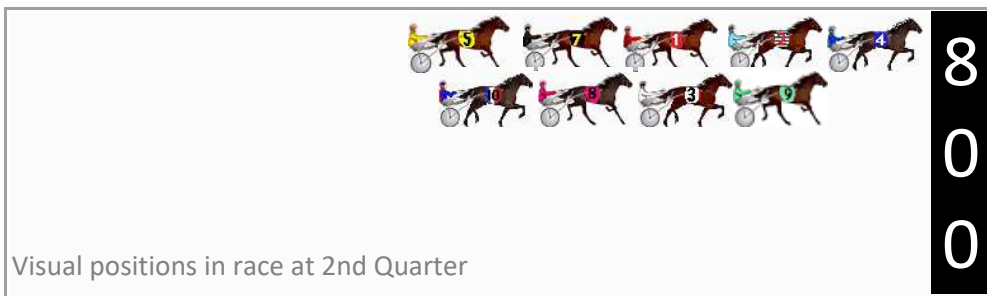

Finish Position and metres gained

First Arrow shows distance gain/loss from 2nd Qtr to 3rd Qtr, Second Arrow shows distance gain/loss from 3rd Qtr to Finish
Blue arrow indicates best gain in these quarters.

DATA TABLE: 800 / 400 Posi's are position from leader and (how wide the horse was at that position)

No	Horse	Plc	Mar	800 Posi	400 Posi	Time	3rd Qtr	4th Qt
2	DEAR DARLING	1	0.0m	4.0m (0)	4.2m (0)	2:09.30	31.50s	27.71s
4	GET UP BETTY	2	0.4m	0.0m (0)	0.0m (0)	2:09.33	31.50s	28.03s
3	SCARLET BLING	3	11.1m	7.6m (1)	5.6m (2)	2:10.12	31.38s	28.38s
1	REDUCE SPEED	4	11.2m	8.2m (0)	9.2m (0)	2:10.12	31.58s	28.14s
7	FEISTY TIGER	5	12.9m	12.2m (0)	13.4m (0)	2:10.25	31.59s	27.97s
10	SINFUL KISS	6	14.1m	15.6m (1)	13.6m (2)	2:10.34	31.35s	28.03s
5	TACTICAL ILLUSION	7	16.3m	16.8m (0)	20.2m (2)	2:10.50	31.73s	27.73s
9	SURFIN AT MIDNIGHT	8	17.3m	3.8m (1)	2.6m (1)	2:10.57	31.48s	29.02s
8	VIOLET JAY	9	20.2m	11.6m (1)	9.6m (2)	2:10.79	31.40s	28.74s