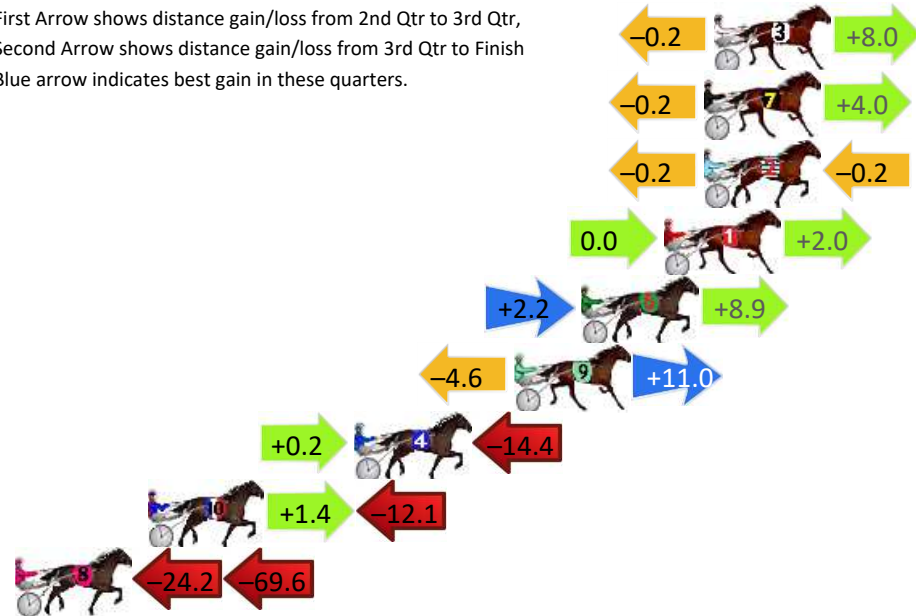

Dubbo Race 5 Distance 1720m

Friday, 26 June 2026

Gross Time: 2:06.80 MileRate: 1:58.70 LeadTime: 7.30s First Qtr: 28.90s Second Qtr: 30.50s Third Qtr: 29.90s Fourth Qtr: 30.20s

DATA TABLE: 800 / 400 Posi's are position from leader and (how wide the horse was at that position)

No	Horse	Plc	Mar	800 Posi	400 Posi	Time	3rd Qtr	4th Qt
3	GIFTED BRIGADE	1	0.0m	7.8m (0)	8.0m (0)	2:06.80	29.92s	29.60s
7	SECRET REASON	2	0.4m	4.2m (1)	4.4m (1)	2:06.83	29.92s	29.90s
2	THEYCALLMEBRUCE	3	0.4m	0.0m (1)	0.2m (1)	2:06.83	29.91s	30.22s
1	SWEET SWEET TOOTH	4	2.0m	4.0m (0)	4.0m (0)	2:06.96	29.90s	30.05s
6	CALM REASON	5	5.3m	16.4m (0)	14.2m (0)	2:07.22	29.74s	29.53s
9	MOVES LIKE MIKI	6	8.0m	14.4m (1)	19.0m (1)	2:07.43	30.25s	29.37s
4	OLIVER SHARK	7	14.4m	0.2m (0)	0.0m (0)	2:07.94	29.88s	31.28s
10	HARVEYS TOOTH	8	22.7m	12.0m (0)	10.6m (1)	2:08.60	29.79s	31.11s
8	BURRABADINE STORM	9	103.6m	9.8m (1)	34.0m (0)	2:14.99	31.68s	35.43s

Finish Position and metres gained

First Arrow shows distance gain/loss from 2nd Qtr to 3rd Qtr, Second Arrow shows distance gain/loss from 3rd Qtr to Finish. Blue arrow indicates best gain in these quarters.