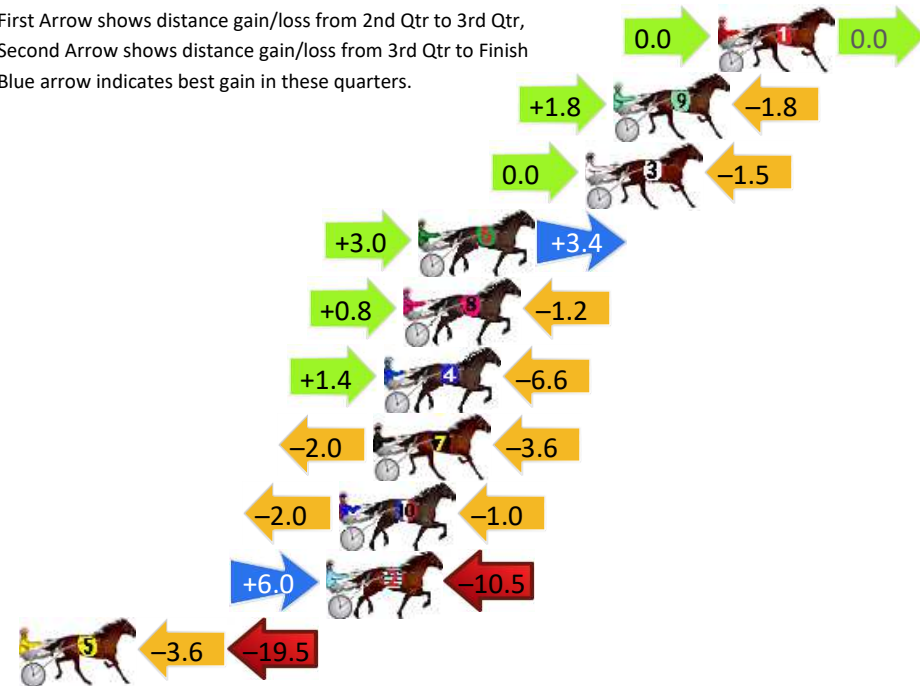

Dubbo Race 1 Distance 1720m

Friday, 26 June 2026

Gross Time: 2:06.80 MileRate: 1:58.70 LeadTime: 7.90s First Qtr: 30.50s Second Qtr: 30.10s Third Qtr: 29.60s Fourth Qtr: 28.70s

DATA TABLE: 800 / 400 Posi's are position from leader and (how wide the horse was at that position)

Finish Position and metres gained

First Arrow shows distance gain/loss from 2nd Qtr to 3rd Qtr, Second Arrow shows distance gain/loss from 3rd Qtr to Finish
Blue arrow indicates best gain in these quarters.