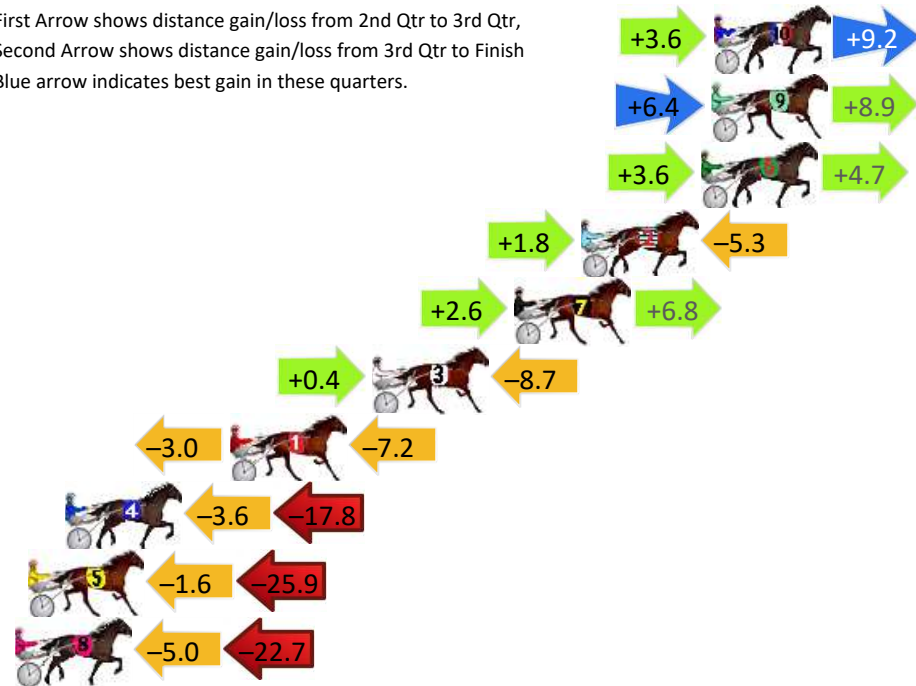

Finish Position and metres gained

First Arrow shows distance gain/loss from 2nd Qtr to 3rd Qtr, Second Arrow shows distance gain/loss from 3rd Qtr to Finish. Blue arrow indicates best gain in these quarters.

Dubbo Race 6 Distance 1720m

Friday, 26 June 2026

Gross Time: 2:08.30 MileRate: 2:00.00 LeadTime: 7.60s First Qtr: 28.40s Second Qtr: 30.90s Third Qtr: 30.70s Fourth Qtr: 30.70s

DATA TABLE: 800 / 400 Posi's are position from leader and (how wide the horse was at that position)

No	Horse	Plc	Mar	800 Posi	400 Posi	Time	3rd Qtr	4th Qt
10	IRK MCGLURK	1	0.0m	12.8m (1)	9.2m (2)	2:08.30	30.43s	30.00s
9	SPRINGFIELD DESIRE	2	0.1m	15.4m (0)	9.0m (0)	2:08.31	30.21s	30.02s
6	LOOKAT MEE	3	0.5m	8.8m (1)	5.2m (2)	2:08.34	30.43s	30.34s
2	PEAKSART	4	5.3m	1.8m (0)	0.0m (0)	2:08.73	30.56s	31.10s
7	MAGIC TULHURST	5	8.0m	17.4m (1)	14.8m (2)	2:08.94	30.50s	30.18s
3	JUST HOME GROWN	6	13.7m	5.4m (0)	5.0m (0)	2:09.40	30.67s	31.36s
1	STUDLEIGH STARLITE	7	19.4m	9.2m (0)	12.2m (1)	2:09.86	30.93s	31.25s
4	MILLYANO	8	26.0m	4.6m (1)	8.2m (1)	2:10.39	30.97s	32.06s
5	CLARENDEN VINTAGE	9	27.5m	0.0m (1)	1.6m (1)	2:10.51	30.82s	32.68s
8	CELEBRITY CRUISE	10	77.7m	50.0m (0)	55.0m (0)	2:14.54	31.08s	32.43s

Finish Position and metres gained

First Arrow shows distance gain/loss from 2nd Qtr to 3rd Qtr, Second Arrow shows distance gain/loss from 3rd Qtr to Finish
Blue arrow indicates best gain in these quarters.