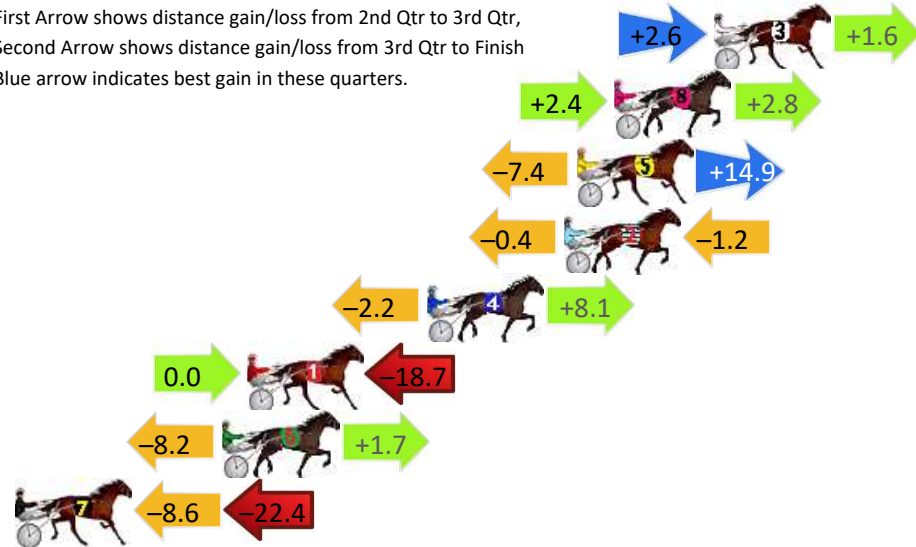

Finish Position and metres gained

First Arrow shows distance gain/loss from 2nd Qtr to 3rd Qtr, Second Arrow shows distance gain/loss from 3rd Qtr to Finish
Blue arrow indicates best gain in these quarters.

8
0
0

Visual positions in race at 2nd Quarter

4
0
0

Visual positions in race at 3rd Quarter

Dubbo Race 8 Distance 1720m

Friday, 26 June 2026

Gross Time: 2:08.40 MileRate: 2:00.20 LeadTime: 7.40s First Qtr: 29.20s Second Qtr: 31.00s Third Qtr: 30.40s Fourth Qtr: 30.40s

DATA TABLE: 800 / 400 Posi's are position from leader and (how wide the horse was at that position)

No	Horse	Plc	Mar	800 Posi	400 Posi	Time	3rd Qtr	4th Qt
3	WOBBLY BOOT	1	0.0m	4.2m (1)	1.6m (1)	2:08.40	30.20s	30.28s
8	OCEAN KING	2	4.0m	9.2m (1)	6.8m (1)	2:08.72	30.22s	30.19s
5	LONG NECK POM	3	5.5m	13.0m (0)	20.4m (0)	2:08.84	30.96s	29.27s
2	SEVENTH IMMORTAL	4	6.0m	4.4m (0)	4.8m (0)	2:08.88	30.43s	30.49s
4	TAKE ME TOO	5	11.5m	17.4m (0)	19.6m (2)	2:09.32	30.57s	29.79s
1	SIR BLUE STORK	6	18.7m	0.0m (0)	0.0m (0)	2:09.89	30.40s	31.81s
6	CLEARY	7	19.7m	13.2m (1)	21.4m (1)	2:09.97	31.02s	30.27s
7	PEPPERMINT	8	40.2m	9.2m (0)	17.8m (1)	2:11.60	31.05s	32.09s