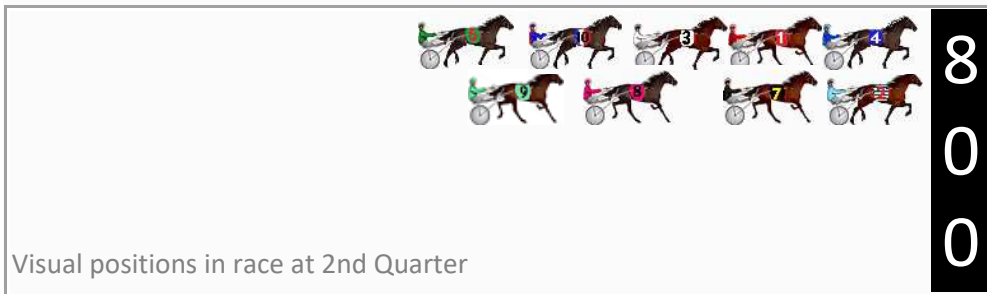

DATA TABLE: 800 / 400 Posi's are position from leader and (how wide the horse was at that position)

No	Horse	Plc	Mar	800 Posi	400 Posi	Time	3rd Qtr	4th Qt
3	GIFTED BRIGADE	1	0.0m	7.8m (0)	8.0m (0)	2:06.80	29.92s	29.60s
7	SECRET REASON	2	0.4m	4.2m (1)	4.4m (1)	2:06.83	29.92s	29.90s
2	THEYCALLMEBRUCE	3	0.4m	0.0m (1)	0.2m (1)	2:06.83	29.91s	30.22s
1	SWEET SWEET TOOTH	4	2.0m	4.0m (0)	4.0m (0)	2:06.96	29.90s	30.05s
6	CALM REASON	5	5.3m	16.4m (0)	14.2m (0)	2:07.22	29.74s	29.53s
9	MOVES LIKE MIKI	6	8.0m	14.4m (1)	19.0m (1)	2:07.43	30.25s	29.37s
4	OLIVER SHARK	7	14.4m	0.2m (0)	0.0m (0)	2:07.94	29.88s	31.28s
10	HARVEYS TOOTH	8	22.7m	12.0m (0)	10.6m (1)	2:08.60	29.79s	31.11s
8	BURRABADINE STORM	9	103.6m	9.8m (1)	34.0m (0)	2:14.99	31.68s	35.43s

Finish Position and metres gained

First Arrow shows distance gain/loss from 2nd Qtr to 3rd Qtr, Second Arrow shows distance gain/loss from 3rd Qtr to Finish. Blue arrow indicates best gain in these quarters.