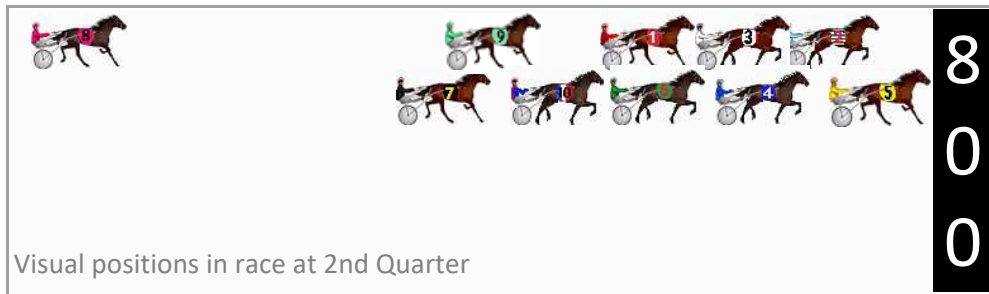

Dubbo Race 6 Distance 1720m

Friday, 26 June 2026

Gross Time: 2:08.30 MileRate: 2:00.00 LeadTime: 7.60s First Qtr: 28.40s Second Qtr: 30.90s Third Qtr: 30.70s Fourth Qtr: 30.70s

DATA TABLE: 800 / 400 Posi's are position from leader and (how wide the horse was at that position)

No	Horse	Plc	Mar	800 Posi	400 Posi	Time	3rd Qtr	4th Qt
10	IRK MCGLURK	1	0.0m	12.8m (1)	9.2m (2)	2:08.30	30.43s	30.00s
9	SPRINGFIELD DESIRE	2	0.1m	15.4m (0)	9.0m (0)	2:08.31	30.21s	30.02s
6	LOOKAT MEE	3	0.5m	8.8m (1)	5.2m (2)	2:08.34	30.43s	30.34s
2	PEAKSART	4	5.3m	1.8m (0)	0.0m (0)	2:08.73	30.56s	31.10s
7	MAGIC TULHURST	5	8.0m	17.4m (1)	14.8m (2)	2:08.94	30.50s	30.18s
3	JUST HOME GROWN	6	13.7m	5.4m (0)	5.0m (0)	2:09.40	30.67s	31.36s
1	STUDLEIGH STARLITE	7	19.4m	9.2m (0)	12.2m (1)	2:09.86	30.93s	31.25s
4	MILLYANO	8	26.0m	4.6m (1)	8.2m (1)	2:10.39	30.97s	32.06s
5	CLARENDEN VINTAGE	9	27.5m	0.0m (1)	1.6m (1)	2:10.51	30.82s	32.68s
8	CELEBRITY CRUISE	10	77.7m	50.0m (0)	55.0m (0)	2:14.54	31.08s	32.43s

Finish Position and metres gained

First Arrow shows distance gain/loss from 2nd Qtr to 3rd Qtr, Second Arrow shows distance gain/loss from 3rd Qtr to Finish
Blue arrow indicates best gain in these quarters.