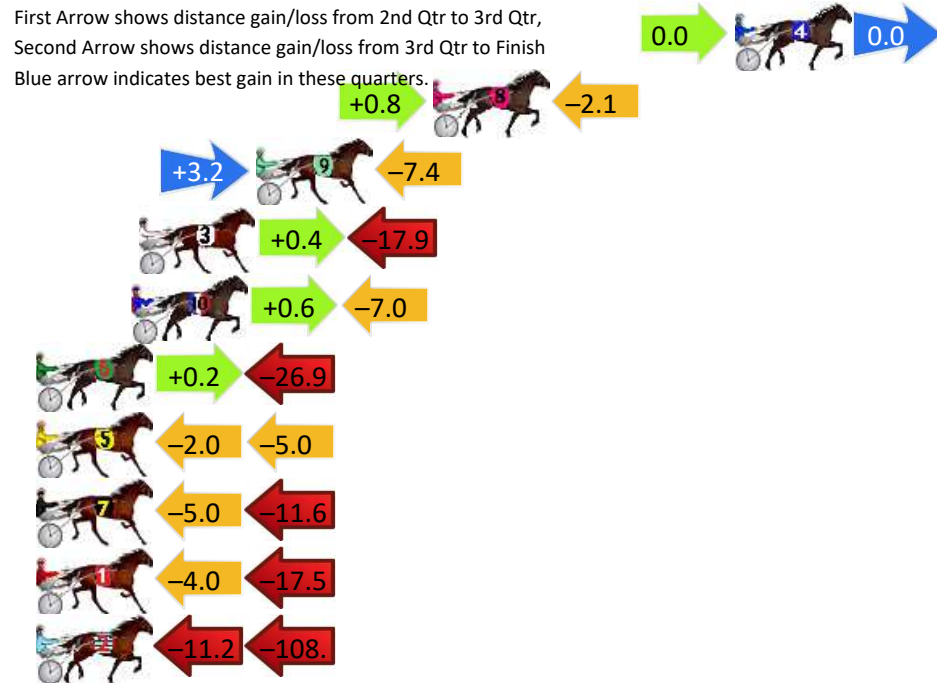

Dubbo Race 4 Distance 2120m

Friday, 26 June 2026

Gross Time: 2:38.90 MileRate: 2:00.60 LeadTime: 38.10s First Qtr: 32.00s Second Qtr: 31.30s Third Qtr: 29.60s Fourth Qtr: 27.90s

DATA TABLE: 800 / 400 Posi's are position from leader and (how wide the horse was at that position)

No	Horse	Plc	Mar	800 Posi	400 Posi	Time	3rd Qtr	4th Qt
4	DEEPWATER CAM	1	0.0m	0.0m (0)	0.0m (0)	2:38.90	29.60s	27.90s
8	HELLO I TEA	2	12.1m	10.8m (1)	10.0m (2)	2:39.79	29.55s	28.05s
9	HOLY CAMP DILLON	3	19.2m	15.0m (1)	11.8m (3)	2:40.31	29.39s	28.41s
3	KARINYA HAZ	4	23.9m	6.4m (1)	6.0m (1)	2:40.65	29.61s	29.14s
10	JESSEJAMES SHANNON	5	24.2m	17.8m (0)	17.2m (2)	2:40.68	29.57s	28.39s
6	HAZZA IS WATCHING	6	28.5m	1.8m (1)	1.6m (1)	2:40.99	29.64s	29.77s
5	ALTA BILLY	7	28.8m	21.8m (0)	23.8m (1)	2:41.01	29.75s	28.25s
7	WARRAWEE CRUZIN	8	30.2m	13.6m (0)	18.6m (1)	2:41.12	29.98s	28.70s
1	KARLOO TOP DRAW	9	31.3m	9.8m (0)	13.8m (1)	2:41.20	29.92s	29.11s
2	CAPITALISM	10	124.7m	4.8m (0)	16.0m (0)	2:48.05	30.63s	35.44s

Finish Position and metres gained

800

Visual positions in race at 2nd Quarter