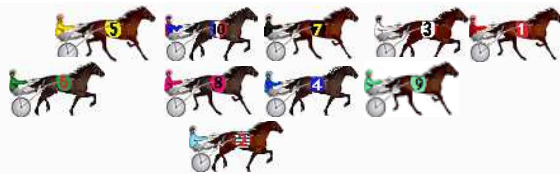

Finish Position and metres gained

First Arrow shows distance gain/loss from 2nd Qtr to 3rd Qtr, Second Arrow shows distance gain/loss from 3rd Qtr to Finish
Blue arrow indicates best gain in these quarters.