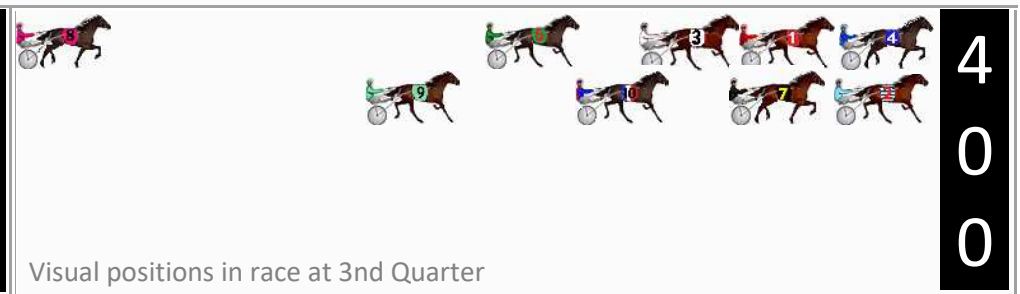

Dubbo Race 5 Distance 1720m

Friday, 26 June 2026

Gross Time: 2:06.80 MileRate: 1:58.70 LeadTime: 7.30s First Qtr: 28.90s Second Qtr: 30.50s Third Qtr: 29.90s Fourth Qtr: 30.20s

DATA TABLE: 800 / 400 Posi's are position from leader and (how wide the horse was at that position)

No	Horse	Plc	Mar	800 Posi	400 Posi	Time	3rd Qtr	4th Qt
3	GIFTED BRIGADE	1	0.0m	7.8m (0)	8.0m (0)	2:06.80	29.92s	29.60s
7	SECRET REASON	2	0.4m	4.2m (1)	4.4m (1)	2:06.83	29.92s	29.90s
2	THEYCALLMEBRUCE	3	0.4m	0.0m (1)	0.2m (1)	2:06.83	29.91s	30.22s
1	SWEET SWEET TOOTH	4	2.0m	4.0m (0)	4.0m (0)	2:06.96	29.90s	30.05s
6	CALM REASON	5	5.3m	16.4m (0)	14.2m (0)	2:07.22	29.74s	29.53s
9	MOVES LIKE MIKI	6	8.0m	14.4m (1)	19.0m (1)	2:07.43	30.25s	29.37s
4	OLIVER SHARK	7	14.4m	0.2m (0)	0.0m (0)	2:07.94	29.88s	31.28s
10	HARVEYS TOOTH	8	22.7m	12.0m (0)	10.6m (1)	2:08.60	29.79s	31.11s
8	BURRABADINE STORM	9	103.6m	9.8m (1)	34.0m (0)	2:14.99	31.68s	35.43s

Finish Position and metres gained

First Arrow shows distance gain/loss from 2nd Qtr to 3rd Qtr, Second Arrow shows distance gain/loss from 3rd Qtr to Finish. Blue arrow indicates best gain in these quarters.