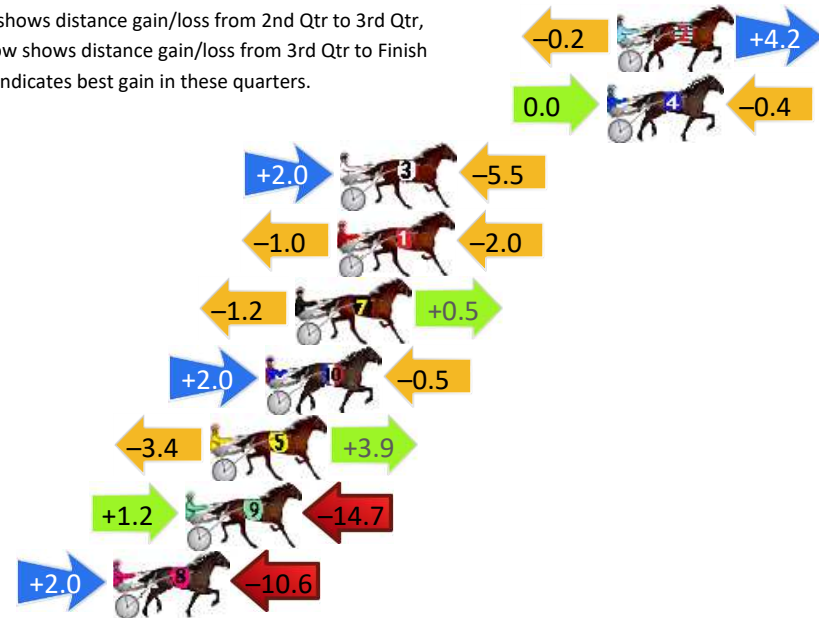

Finish Position and metres gained

First Arrow shows distance gain/loss from 2nd Qtr to 3rd Qtr, Second Arrow shows distance gain/loss from 3rd Qtr to Finish
Blue arrow indicates best gain in these quarters.

800

Visual positions in race at 2nd Quarter

400

Visual positions in race at 3rd Quarter

Dubbo Race 2 Distance 1720m

Friday, 26 June 2026

Gross Time: 2:09.30 MileRate: 2:01.00 LeadTime: 7.70s First Qtr: 30.40s Second Qtr: 31.70s Third Qtr: 31.50s Fourth Qtr: 28.00s

DATA TABLE: 800 / 400 Posi's are position from leader and (how wide the horse was at that position)

No	Horse	Plc	Mar	800 Posi	400 Posi	Time	3rd Qtr	4th Qt
2	DEAR DARLING	1	0.0m	4.0m (0)	4.2m (0)	2:09.30	31.50s	27.71s
4	GET UP BETTY	2	0.4m	0.0m (0)	0.0m (0)	2:09.33	31.50s	28.03s
3	SCARLET BLING	3	11.1m	7.6m (1)	5.6m (2)	2:10.12	31.38s	28.38s
1	REDUCE SPEED	4	11.2m	8.2m (0)	9.2m (0)	2:10.12	31.58s	28.14s
7	FEISTY TIGER	5	12.9m	12.2m (0)	13.4m (0)	2:10.25	31.59s	27.97s
10	SINFUL KISS	6	14.1m	15.6m (1)	13.6m (2)	2:10.34	31.35s	28.03s
5	TACTICAL ILLUSION	7	16.3m	16.8m (0)	20.2m (2)	2:10.50	31.73s	27.73s
9	SURFIN AT MIDNIGHT	8	17.3m	3.8m (1)	2.6m (1)	2:10.57	31.48s	29.02s
8	VIOLET JAY	9	20.2m	11.6m (1)	9.6m (2)	2:10.79	31.40s	28.74s