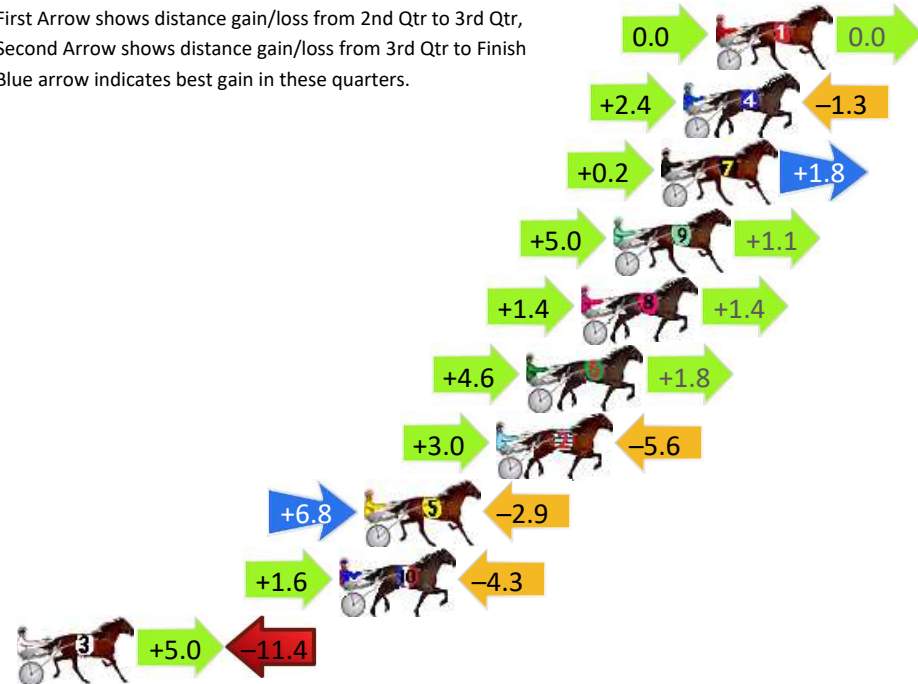

DATA TABLE: 800 / 400 Posi's are position from leader and (how wide the horse was at that position)

No	Horse	Plc	Mar	800 Posi	400 Posi	Time	3rd Qtr	4th Qt
2	DEAR DARLING	1	0.0m	4.0m (0)	4.2m (0)	2:09.30	31.50s	27.71s
4	GET UP BETTY	2	0.4m	0.0m (0)	0.0m (0)	2:09.33	31.50s	28.03s
3	SCARLET BLING	3	11.1m	7.6m (1)	5.6m (2)	2:10.12	31.38s	28.38s
1	REDUCE SPEED	4	11.2m	8.2m (0)	9.2m (0)	2:10.12	31.58s	28.14s
7	FEISTY TIGER	5	12.9m	12.2m (0)	13.4m (0)	2:10.25	31.59s	27.97s
10	SINFUL KISS	6	14.1m	15.6m (1)	13.6m (2)	2:10.34	31.35s	28.03s
5	TACTICAL ILLUSION	7	16.3m	16.8m (0)	20.2m (2)	2:10.50	31.73s	27.73s
9	SURFIN AT MIDNIGHT	8	17.3m	3.8m (1)	2.6m (1)	2:10.57	31.48s	29.02s
8	VIOLET JAY	9	20.2m	11.6m (1)	9.6m (2)	2:10.79	31.40s	28.74s

Finish Position and metres gained

First Arrow shows distance gain/loss from 2nd Qtr to 3rd Qtr, Second Arrow shows distance gain/loss from 3rd Qtr to Finish Blue arrow indicates best gain in these quarters.

Dubbo Race 3 Distance 1720m

Friday, 26 June 2026

Gross Time: 2:07.00 MileRate: 1:58.90 LeadTime: 7.50s First Qtr: 29.80s Second Qtr: 30.20s Third Qtr: 30.20s Fourth Qtr: 29.30s

DATA TABLE: 800 / 400 Posi's are position from leader and (how wide the horse was at that position)