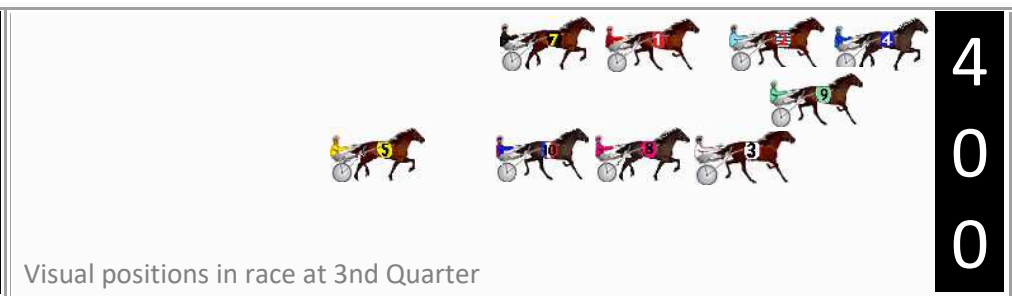

Finish Position and metres gained

First Arrow shows distance gain/loss from 2nd Qtr to 3rd Qtr, Second Arrow shows distance gain/loss from 3rd Qtr to Finish
Blue arrow indicates best gain in these quarters.

DATA TABLE: 800 / 400 Posi's are position from leader and (how wide the horse was at that position)

No	Horse	Plc	Mar	800 Posi	400 Posi	Time	3rd Qtr	4th Qt
2	DEAR DARLING	1	0.0m	4.0m (0)	4.2m (0)	2:09.30	31.50s	27.71s
4	GET UP BETTY	2	0.4m	0.0m (0)	0.0m (0)	2:09.33	31.50s	28.03s
3	SCARLET BLING	3	11.1m	7.6m (1)	5.6m (2)	2:10.12	31.38s	28.38s
1	REDUCE SPEED	4	11.2m	8.2m (0)	9.2m (0)	2:10.12	31.58s	28.14s
7	FEISTY TIGER	5	12.9m	12.2m (0)	13.4m (0)	2:10.25	31.59s	27.97s
10	SINFUL KISS	6	14.1m	15.6m (1)	13.6m (2)	2:10.34	31.35s	28.03s
5	TACTICAL ILLUSION	7	16.3m	16.8m (0)	20.2m (2)	2:10.50	31.73s	27.73s
9	SURFIN AT MIDNIGHT	8	17.3m	3.8m (1)	2.6m (1)	2:10.57	31.48s	29.02s
8	VIOLET JAY	9	20.2m	11.6m (1)	9.6m (2)	2:10.79	31.40s	28.74s