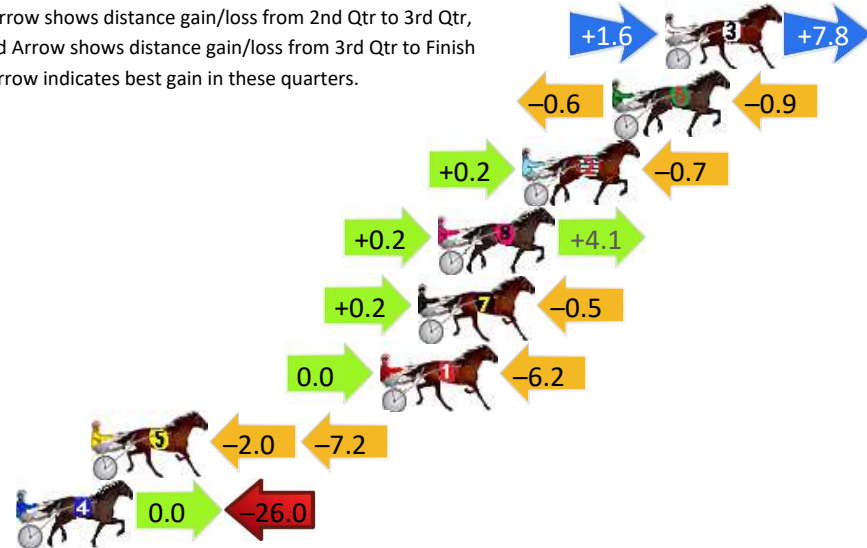

Finish Position and metres gained

First Arrow shows distance gain/loss from 2nd Qtr to 3rd Qtr, Second Arrow shows distance gain/loss from 3rd Qtr to Finish
Blue arrow indicates best gain in these quarters.

Dubbo Race 7 Distance 1720m

Friday, 26 June 2026

Gross Time: 2:11.10 MileRate: 2:02.70 LeadTime: 7.70s First Qtr: 32.00s Second Qtr: 31.40s Third Qtr: 30.20s Fourth Qtr: 29.80s

DATA TABLE: 800 / 400 Posi's are position from leader and (how wide the horse was at that position)

No	Horse	Plc	Mar	800 Posi	400 Posi	Time	3rd Qtr	4th Qt
3	NEEDS A COZIE	1	0.0m	9.4m (1)	7.8m (2)	2:11.10	30.08s	29.22s
6	ELCHEAPO CLAIRE	2	2.1m	0.6m (1)	1.2m (1)	2:11.26	30.25s	29.87s
2	TENACITY RED	3	5.7m	5.2m (1)	5.0m (1)	2:11.55	30.19s	29.85s
8	LUCKY IN AMERICA	4	9.1m	13.4m (1)	13.2m (2)	2:11.81	30.18s	29.50s
7	SURPRISE ARRIVAL	5	9.9m	9.6m (0)	9.4m (1)	2:11.87	30.19s	29.84s
1	GLOBAL GODDESS	6	11.4m	5.2m (0)	5.2m (0)	2:11.99	30.20s	30.26s
5	TURN OUT THE LIGHT	7	23.0m	13.8m (0)	15.8m (0)	2:12.90	30.35s	30.33s
4	REASON TO KISS	8	26.0m	0.0m (0)	0.0m (0)	2:13.13	30.21s	31.73s