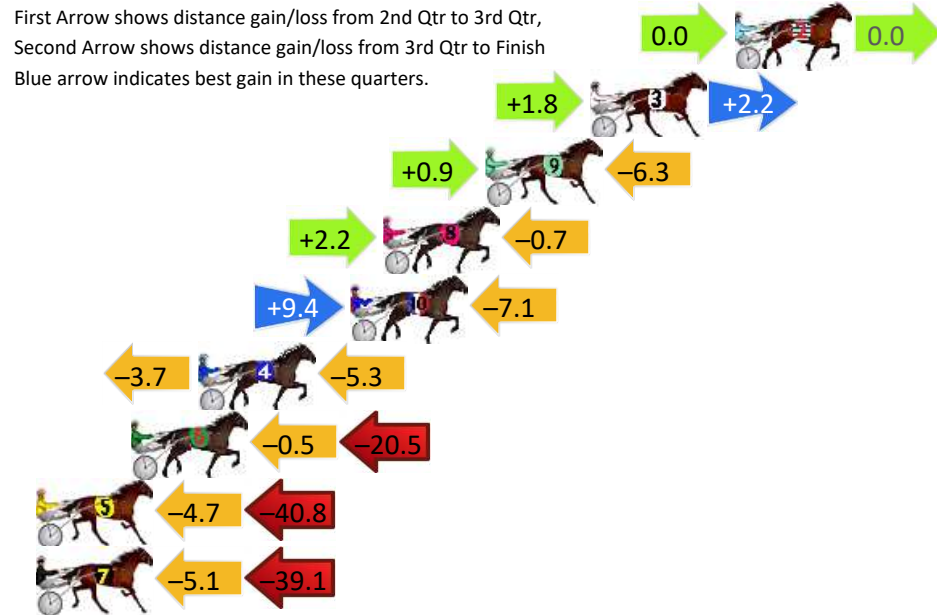

Newcastle Race 5 Distance 1609m

Friday, 26 June 2026

Gross Time: 1:55.30 MileRate: 1:55.30 LeadTime: 0.00s First Qtr: 28.30s Second Qtr: 30.50s Third Qtr: 27.80s Fourth Qtr: 28.70s

DATA TABLE: 800 / 400 Posi's are position from leader and (how wide the horse was at that position)

No	Horse	Plc	Mar	800 Posi	400 Posi	Time	3rd Qtr	4th Qt
2	GORDONS GHOST	1	0.0m	0.0m (0)	0.0m (0)	1:55.30	27.80s	28.70s
3	TINY PRANCER	2	5.8m	9.8m (0)	8.0m (0)	1:55.74	27.68s	28.58s
9	UNJUST ENRICHMENT	3	10.0m	4.6m (0)	3.7m (0)	1:56.05	27.74s	29.19s
8	PLAYBOY ROCKY	4	14.1m	15.6m (0)	13.4m (0)	1:56.36	27.66s	28.82s
10	REVVIN REYNARD	5	15.4m	17.7m (1)	8.3m (1)	1:56.46	27.16s	29.28s
4	RIVER WASH	6	21.5m	12.5m (1)	16.2m (1)	1:56.92	28.08s	29.18s
6	SOHO CRUNCH TIME	7	24.2m	3.2m (1)	3.7m (1)	1:57.12	27.84s	30.26s
5	COCTEAU DIAMOND	8	53.3m	7.8m (1)	12.5m (1)	1:59.32	28.14s	31.84s
7	POSTED	9	64.2m	20.0m (0)	25.1m (0)	2:00.14	28.18s	31.78s

Finish Position and metres gained

800

Visual positions in race at 2nd Quarter