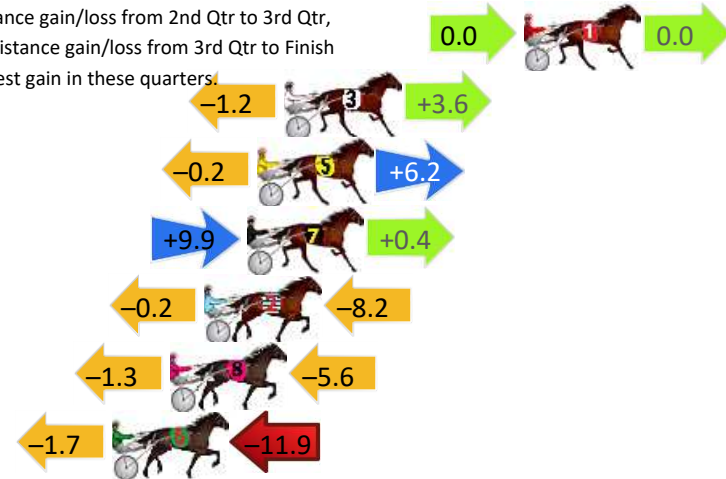

Newcastle Race 1 Distance 1609m

Friday, 26 June 2026

Gross Time: 1:53.50 MileRate: 1:53.50 LeadTime: 0.00s First Qtr: 27.60s Second Qtr: 29.80s Third Qtr: 27.50s Fourth Qtr: 28.60s

DATA TABLE: 800 / 400 Posi's are position from leader and (how wide the horse was at that position)

Finish Position and metres gained

First Arrow shows distance gain/loss from 2nd Qtr to 3rd Qtr,
Second Arrow shows distance gain/loss from 3rd Qtr to Finish
Blue arrow indicates best gain in these quarters

DATA TABLE: 800 / 400 Posi's are position from leader and (how wide the horse was at that position)

NoHorse	Plc	Mar	800 Posi	400 Posi	Time	3rd Qtr	4th Qt
5 TWO CRACKED CORN	1	0.0m	4.8m (0)	4.2m (0)	1:56.20	28.26s	28.50s
1 KEAYANG HARLOW	2	3.9m	9.4m (0)	8.5m (0)	1:56.49	28.24s	28.49s
6 ELITE GEORGE	3	8.3m	0.0m (0)	0.0m (0)	1:56.83	28.30s	29.43s
8 GIRLSGOTCURLS	4	8.6m	18.5m (1)	16.4m (1)	1:56.85	28.16s	28.29s
3 PENURIOUS	5	9.2m	13.4m (1)	11.8m (2)	1:56.90	28.20s	28.66s
2 GOODTIME MIKI	6	14.0m	8.8m (1)	7.9m (2)	1:57.26	28.24s	29.30s
9 ROCKNROLL ROCKET	7	19.8m	13.7m (0)	10.7m (1)	1:57.70	28.10s	29.54s
4 SLICK AND SUAVE	8	23.1m	3.7m (1)	4.0m (1)	1:57.95	28.32s	30.27s
7 GRACE SHANNON	9	29.7m	6.8m (2)	25.4m (1)	1:58.45	29.62s	29.25s