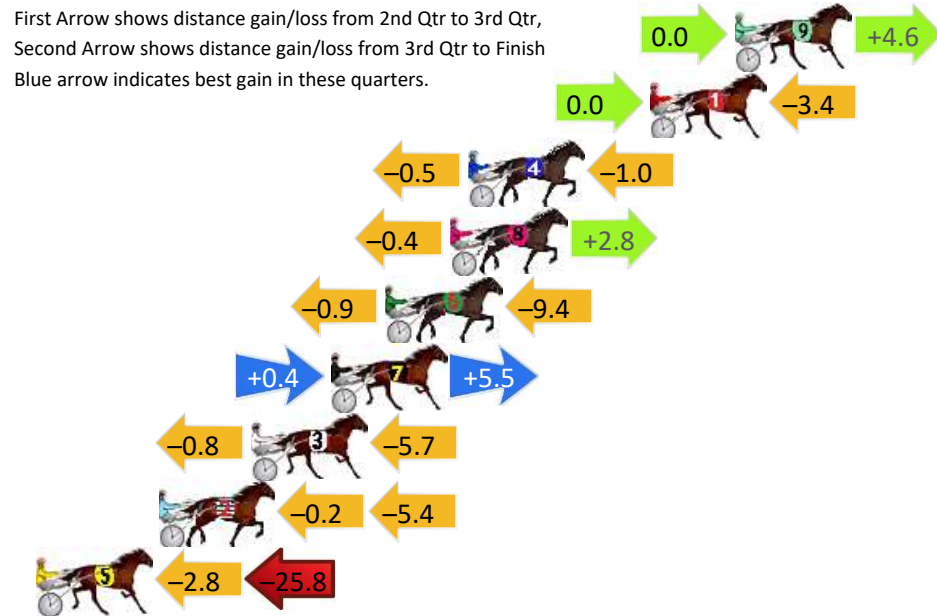

Newcastle Race 3 Distance 1609m

Friday, 26 June 2026

Gross Time: 1:52.90 MileRate: 1:52.90 LeadTime: 0.00s First Qtr: 27.50s Second Qtr: 28.90s Third Qtr: 28.00s Fourth Qtr: 28.50s

DATA TABLE: 800 / 400 Posi's are position from leader and (how wide the horse was at that position)

No	Horse	Plc	Mar	800 Posi	400 Posi	Time	3rd Qtr	4th Qt
9	RADIANT AMBER	1	0.0m	4.6m (0)	4.6m (0)	1:52.90	28.00s	28.18s
1	ENOLA	2	3.4m	0.0m (0)	0.0m (0)	1:53.15	28.00s	28.75s
4	AVENGER	3	10.7m	9.2m (0)	9.7m (0)	1:53.70	28.04s	28.62s
8	MAJOR MICKEY	4	11.4m	13.8m (0)	14.2m (0)	1:53.75	28.04s	28.35s
6	ROCKIN BULL	5	14.0m	3.7m (1)	4.6m (1)	1:53.95	28.06s	29.23s
7	KARAOKE KING	6	16.2m	22.1m (1)	21.7m (2)	1:54.11	27.98s	28.19s
3	BLING THE KASH	7	19.4m	12.9m (1)	13.7m (2)	1:54.35	28.06s	28.99s
2	STAY FOOLISH	8	23.1m	17.5m (1)	17.7m (1)	1:54.63	28.02s	28.99s
5	JACQUELINE ROSE	9	36.9m	8.3m (1)	11.1m (1)	1:55.66	28.20s	30.48s

Finish Position and metres gained

800

Visual positions in race at 2nd Quarter