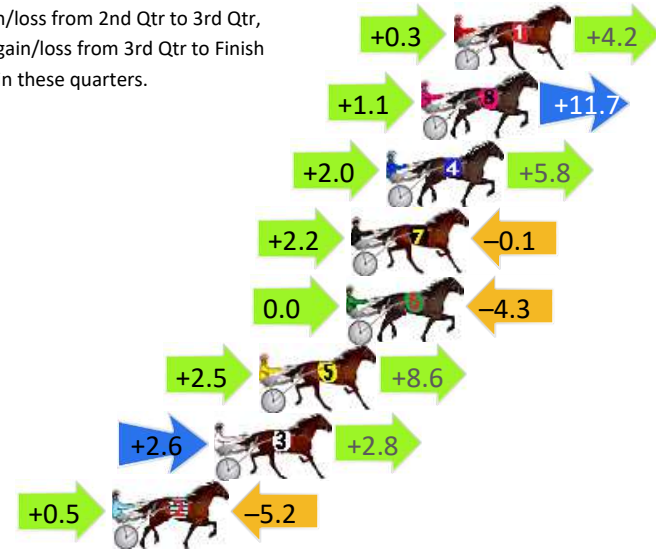

Finish Position and metres gained

First Arrow shows distance gain/loss from 2nd Qtr to 3rd Qtr, Second Arrow shows distance gain/loss from 3rd Qtr to Finish
Blue arrow indicates best gain in these quarters.

Finish Position and metres gained

800

Visual positions in race at 2nd Quarter

400

Visual positions in race at 3rd Quarter

Newcastle Race 4 Distance 1609m

Friday, 26 June 2026

Gross Time: 1:53.20 MileRate: 1:53.20 LeadTime: 0.00s First Qtr: 26.90s Second Qtr: 29.20s Third Qtr: 28.50s Fourth Qtr: 28.60s

DATA TABLE: 800 / 400 Posi's are position from leader and (how wide the horse was at that position)

NoHorse	Plc	Mar	800 Posi	400 Posi	Time	3rd Qtr	4th Qt
1 QUIET STORM	1	0.0m	4.5m (0)	4.2m (0)	1:53.20	28.48s	28.30s
8 LACEYS LAD	2	1.3m	14.1m (0)	13.0m (0)	1:53.30	28.42s	27.78s
4 ULTIMATE CRUZA	3	2.7m	10.5m (1)	8.5m (1)	1:53.40	28.36s	28.20s
7 COOL NIGHT	4	4.1m	6.2m (1)	4.0m (1)	1:53.51	28.34s	28.63s
6 LOU WILL	5	4.3m	0.0m (0)	0.0m (0)	1:53.52	28.50s	28.92s
5 WHATABOYJACK	6	7.8m	18.9m (1)	16.4m (1)	1:53.79	28.32s	28.03s
3 VAN BASTEN	7	9.6m	15.0m (1)	12.4m (1)	1:53.92	28.32s	28.44s
2 IM BLINGIN IT	8	13.7m	9.0m (0)	8.5m (0)	1:54.23	28.46s	29.03s