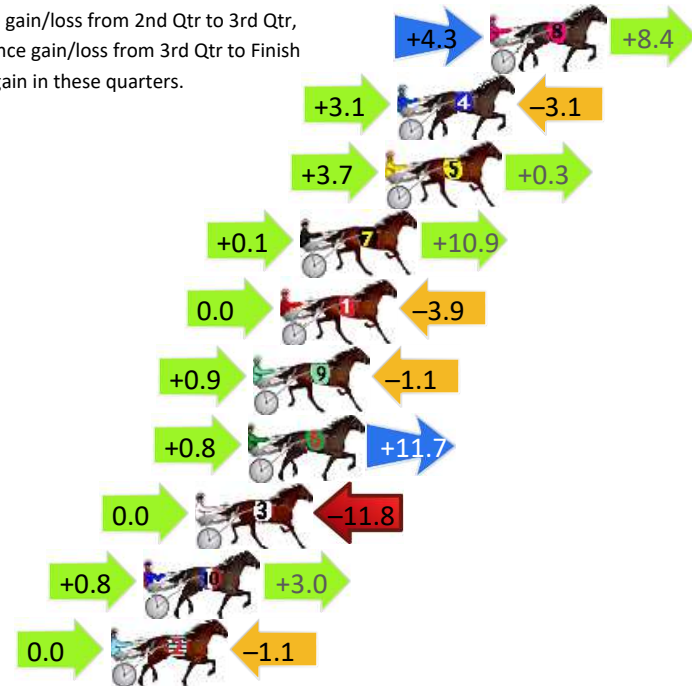

Finish Position and metres gained

First Arrow shows distance gain/loss from 2nd Qtr to 3rd Qtr, Second Arrow shows distance gain/loss from 3rd Qtr to Finish
Blue arrow indicates best gain in these quarters.

800

Visual positions in race at 2nd Quarter

400

Visual positions in race at 3rd Quarter

Newcastle Race 7 Distance 1609m

Friday, 26 June 2026

Gross Time: 1:56.50 MileRate: 1:56.50 LeadTime: 0.00s First Qtr: 27.50s Second Qtr: 31.70s Third Qtr: 28.60s Fourth Qtr: 28.70s

DATA TABLE: 800 / 400 Posi's are position from leader and (how wide the horse was at that position)

No	Horse	Plc	Mar	800 Posi	400 Posi	Time	3rd Qtr	4th Qt
8	RAINBOWSEND	1	0.0m	12.7m (1)	8.4m (1)	1:56.50	28.30s	28.10s
4	ULTRA BLISS	2	3.7m	3.7m (1)	0.6m (1)	1:56.78	28.38s	28.94s
5	TAFL MOVE	3	4.2m	8.2m (1)	4.5m (1)	1:56.82	28.34s	28.70s
7	WUNDERLAND	4	7.6m	18.6m (0)	18.5m (0)	1:57.07	28.60s	27.95s
1	UNIT FORTY ONE	5	8.4m	4.5m (0)	4.5m (0)	1:57.13	28.60s	29.01s
9	PAYTONS ROCK	6	9.5m	9.3m (0)	8.4m (0)	1:57.22	28.54s	28.82s
6	MADAZALWAYS	7	9.7m	22.2m (1)	21.4m (1)	1:57.23	28.54s	27.91s
3	LOUIGI	8	11.8m	0.0m (0)	0.0m (0)	1:57.39	28.60s	29.59s
10	SWEETLY SPOKEN	9	13.9m	17.7m (1)	16.9m (1)	1:57.55	28.54s	28.55s
2	ROCKNROLL TONY	10	15.2m	14.1m (0)	14.1m (0)	1:57.65	28.60s	28.85s