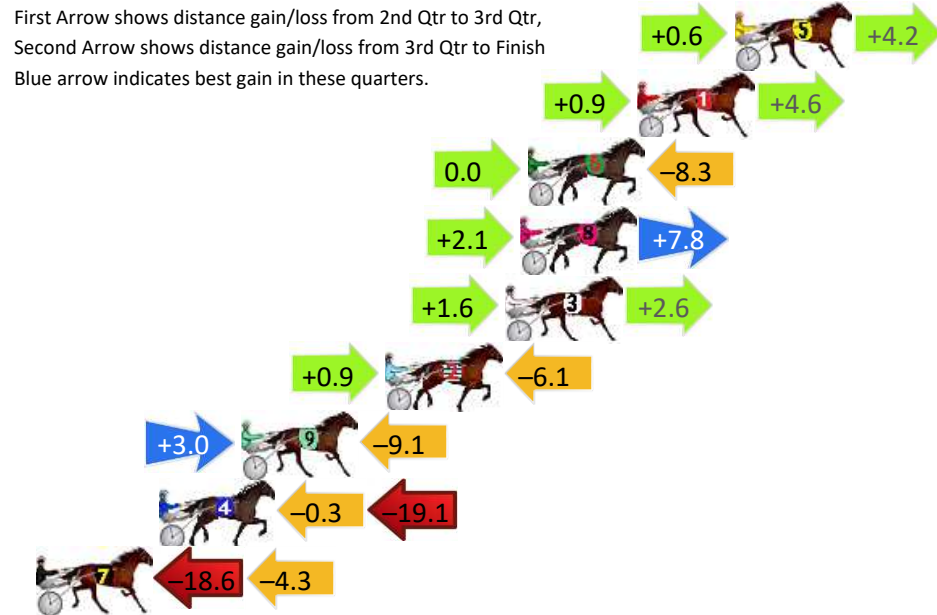

Newcastle Race 8 Distance 1609m

Friday, 26 June 2026

Gross Time: 1:56.20 MileRate: 1:56.20 LeadTime: 0.00s First Qtr: 27.70s Second Qtr: 31.40s Third Qtr: 28.30s Fourth Qtr: 28.80s

DATA TABLE: 800 / 400 Posi's are position from leader and (how wide the horse was at that position)

NoHorse	Plc	Mar	800 Posi	400 Posi	Time	3rd Qtr	4th Qt
5 TWO CRACKED CORN	1	0.0m	4.8m (0)	4.2m (0)	1:56.20	28.26s	28.50s
1 KEAYANG HARLOW	2	3.9m	9.4m (0)	8.5m (0)	1:56.49	28.24s	28.49s
6 ELITE GEORGE	3	8.3m	0.0m (0)	0.0m (0)	1:56.83	28.30s	29.43s
8 GIRLSGOTCURLS	4	8.6m	18.5m (1)	16.4m (1)	1:56.85	28.16s	28.29s
3 PENURIOUS	5	9.2m	13.4m (1)	11.8m (2)	1:56.90	28.20s	28.66s
2 GOODTIME MIKI	6	14.0m	8.8m (1)	7.9m (2)	1:57.26	28.24s	29.30s
9 ROCKNROLL ROCKET	7	19.8m	13.7m (0)	10.7m (1)	1:57.70	28.10s	29.54s
4 SLICK AND SUAVE	8	23.1m	3.7m (1)	4.0m (1)	1:57.95	28.32s	30.27s
7 GRACE SHANNON	9	29.7m	6.8m (2)	25.4m (1)	1:58.45	29.62s	29.25s

Finish Position and metres gained

800

Visual positions in race at 2nd Quarter